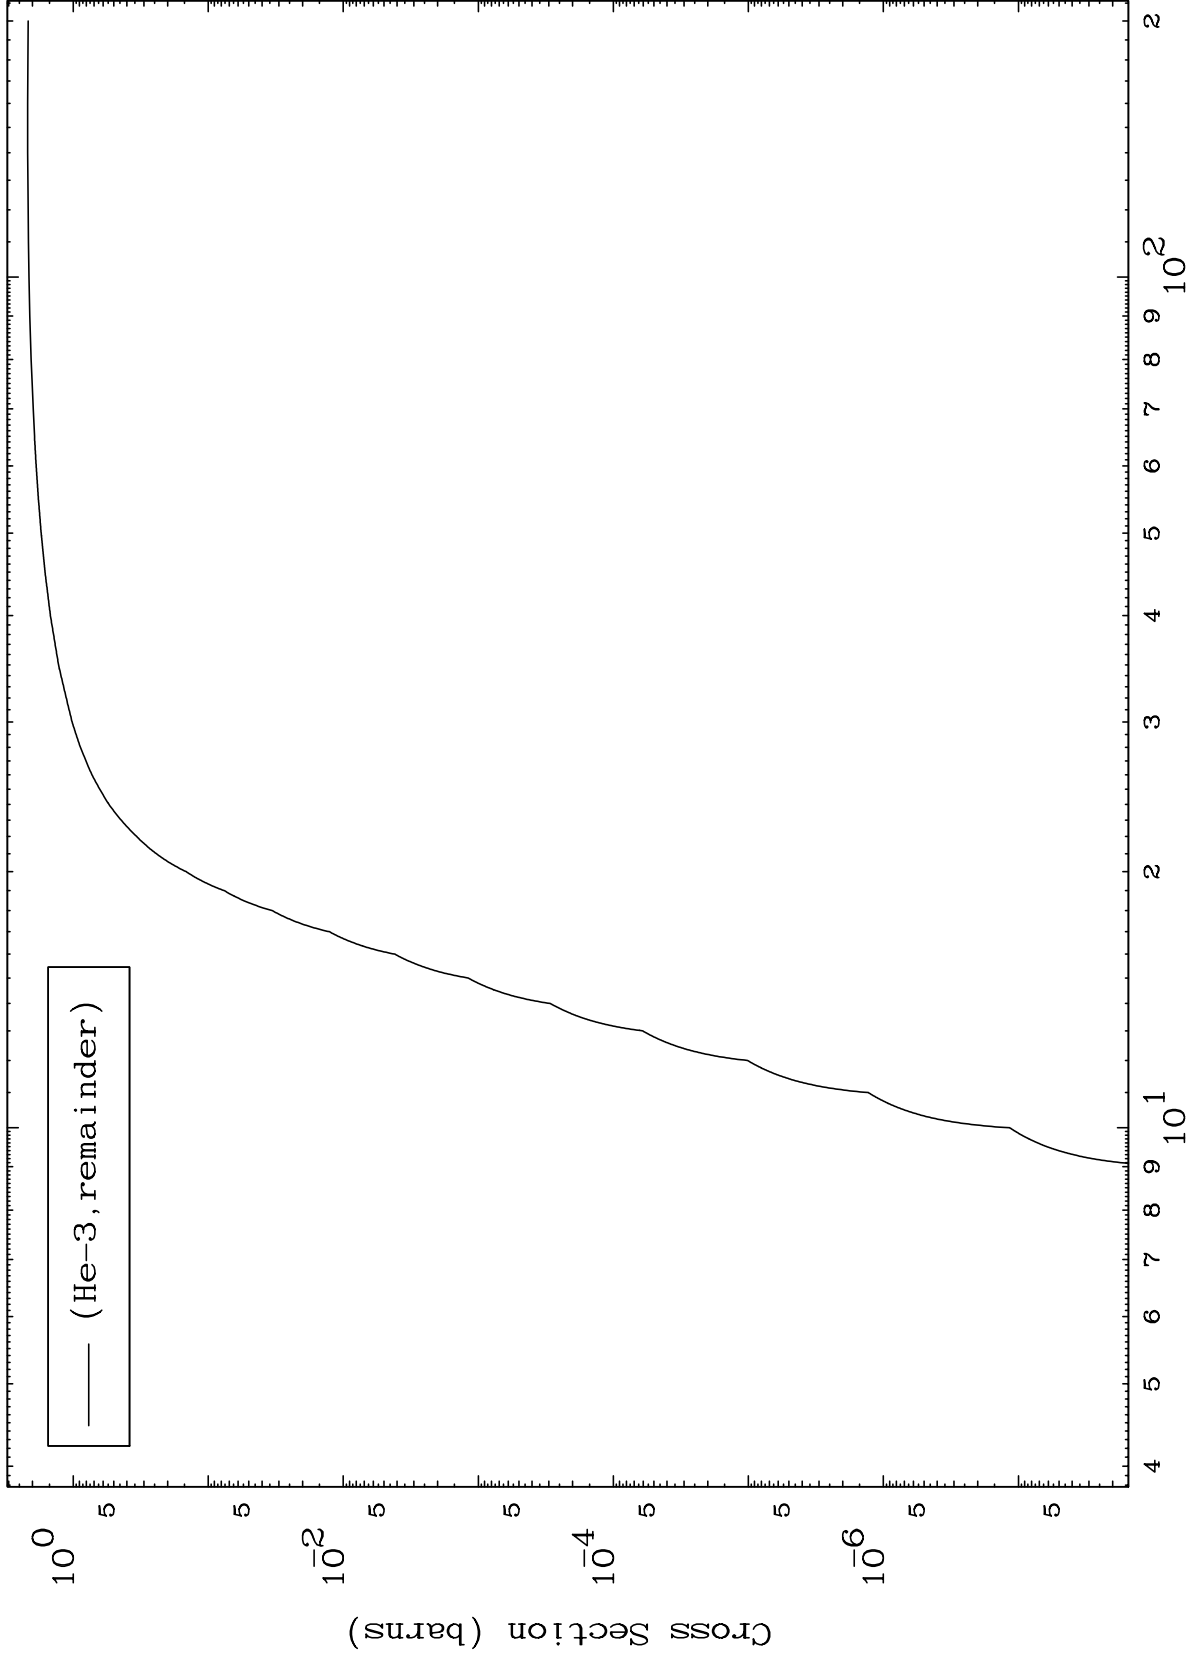

Press Mouse Button to Start

MAT 7089

He-3 Major

71-Lu-163

0 Kelvin Cross Sections

Incident Energy (MeV)

71-Lu-163

1