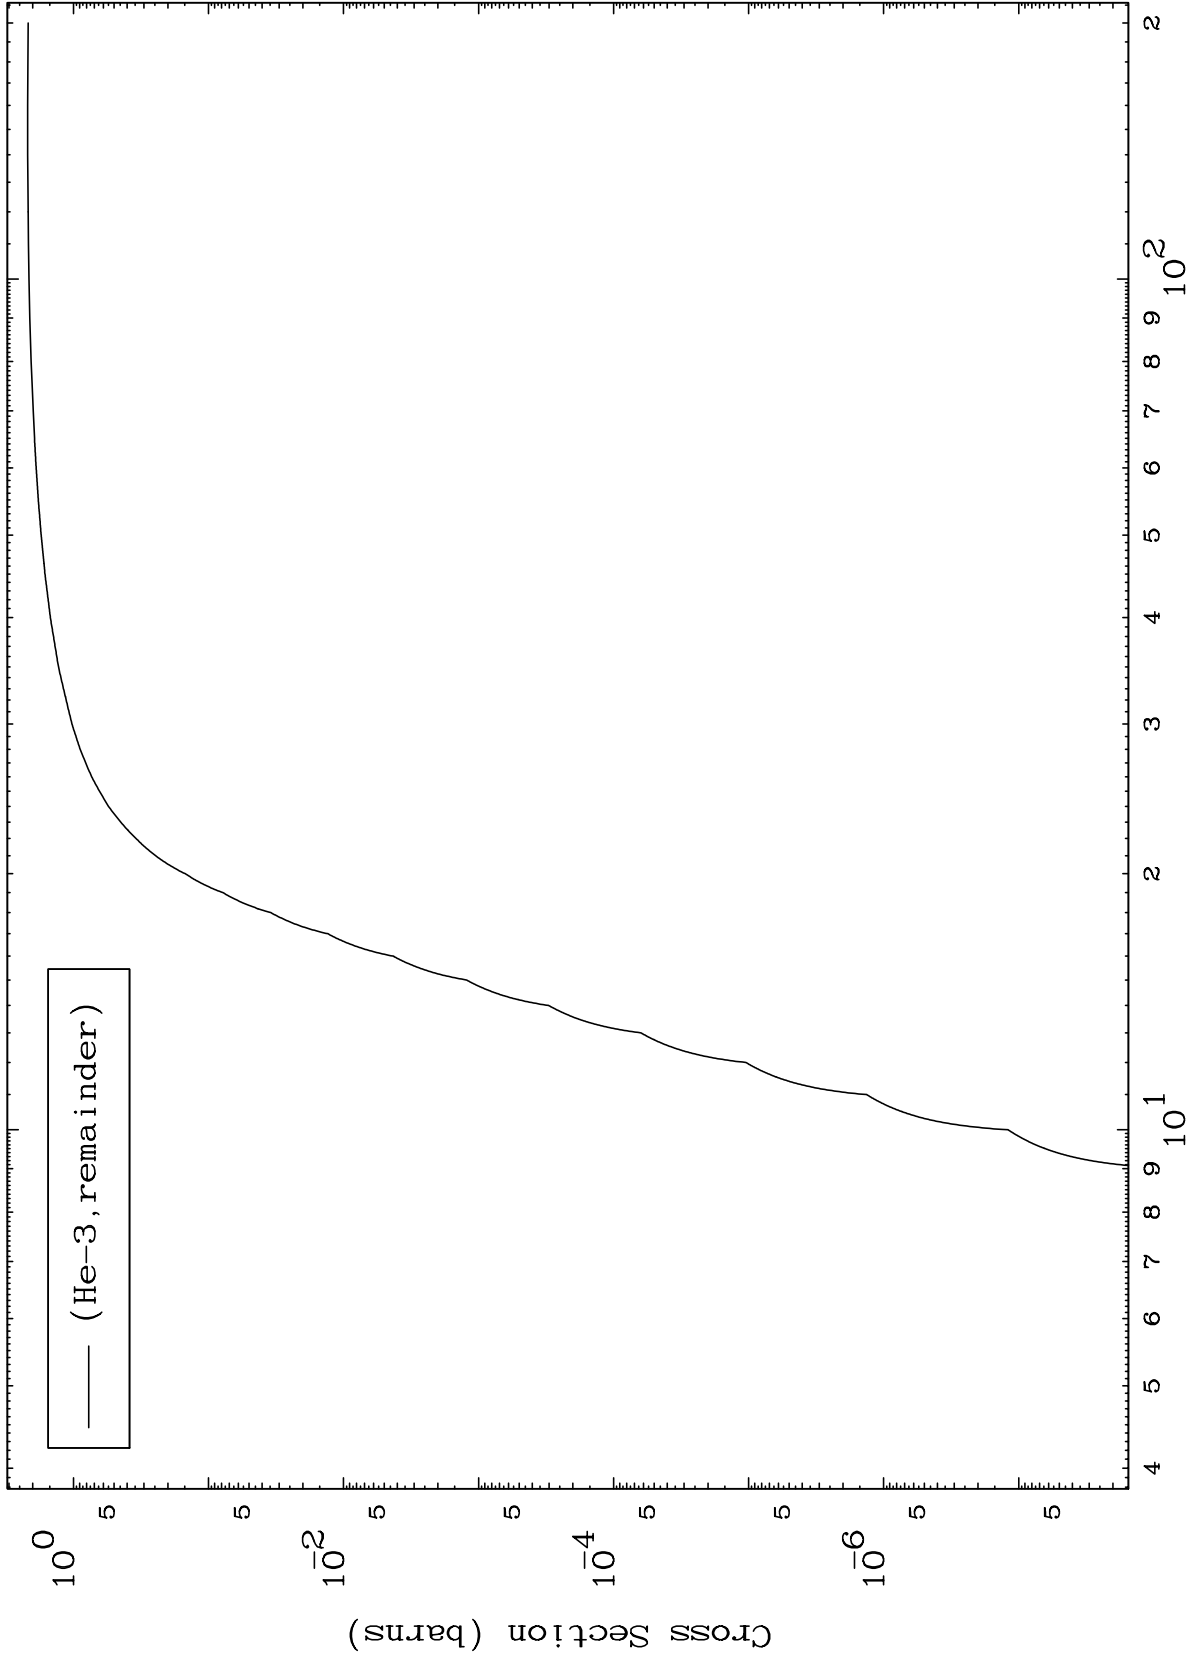

Press Mouse Button to Start

MAT 7092

He-3 Major

71-Lu-164

0 Kelvin Cross Sections

Incident Energy (MeV)

71-Lu-164

1