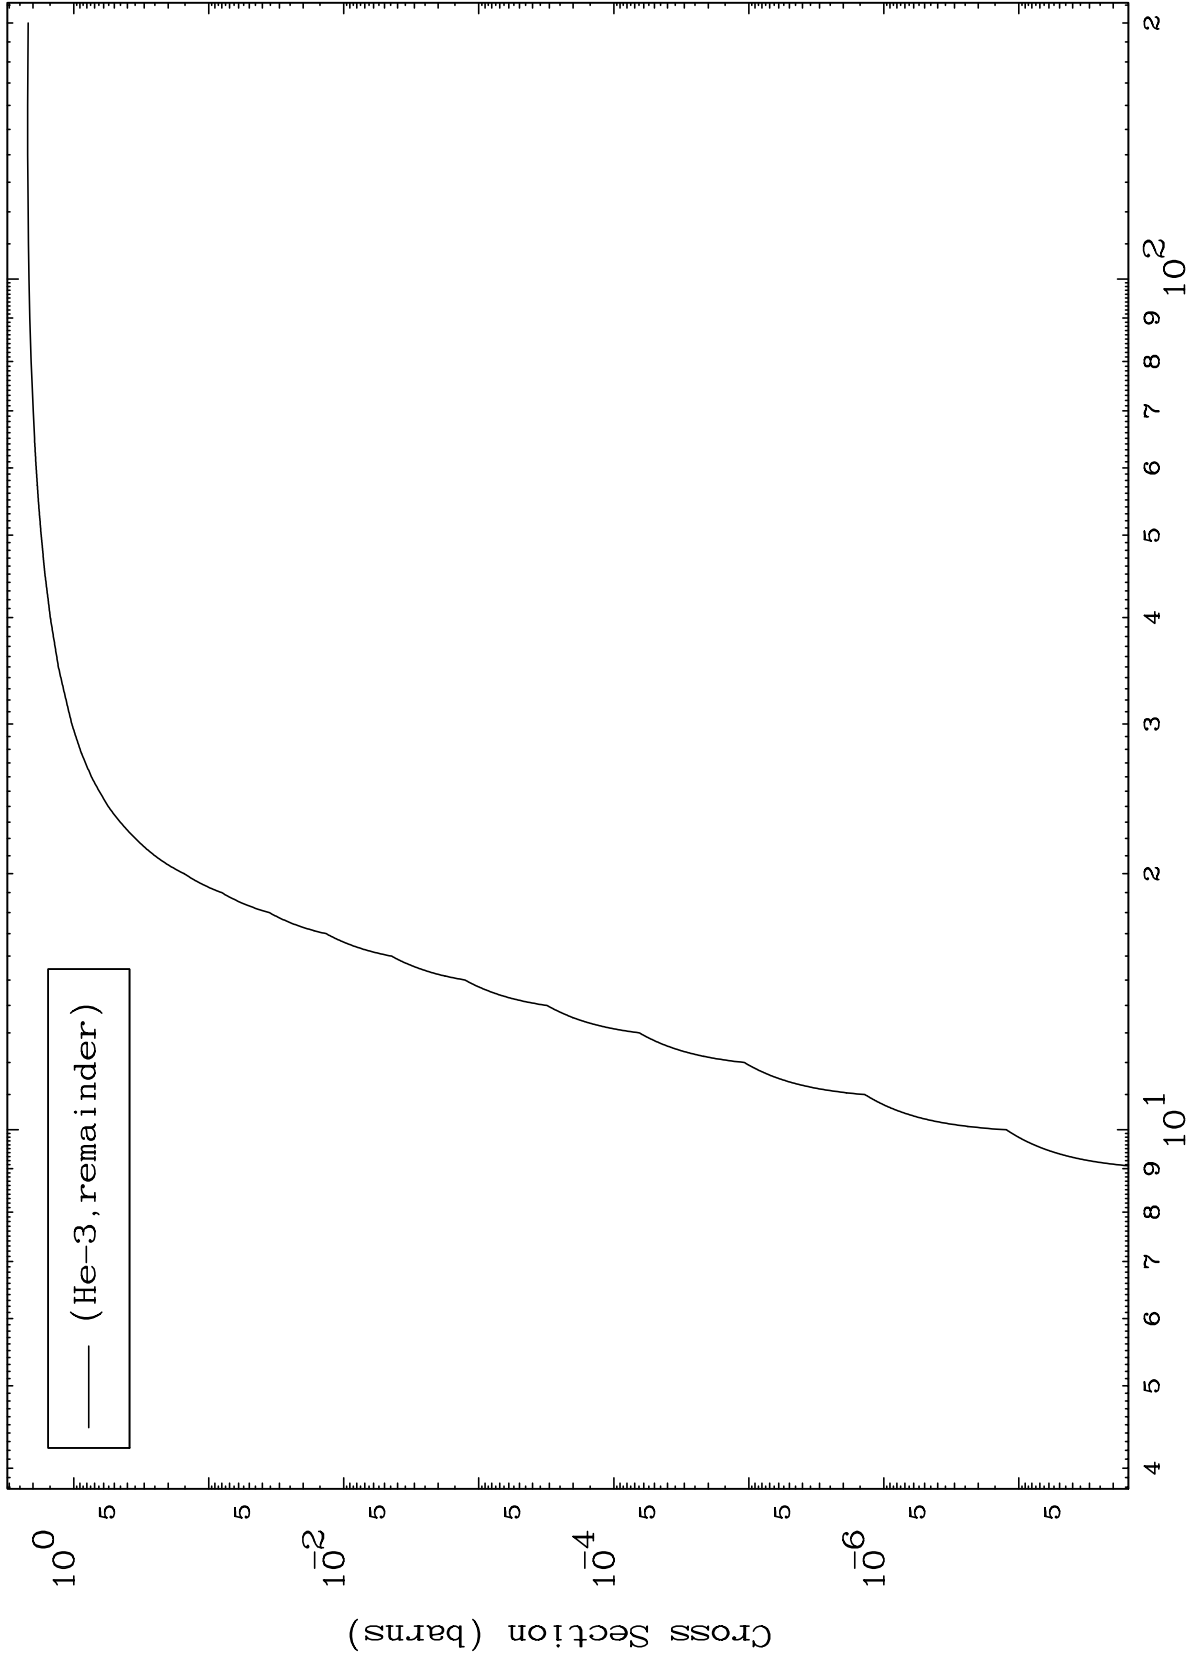

Press Mouse Button to Start

MAT 7095

He-3 Major

71-Lu-165

0 Kelvin Cross Sections

Incident Energy (MeV)

71-Lu-165

1