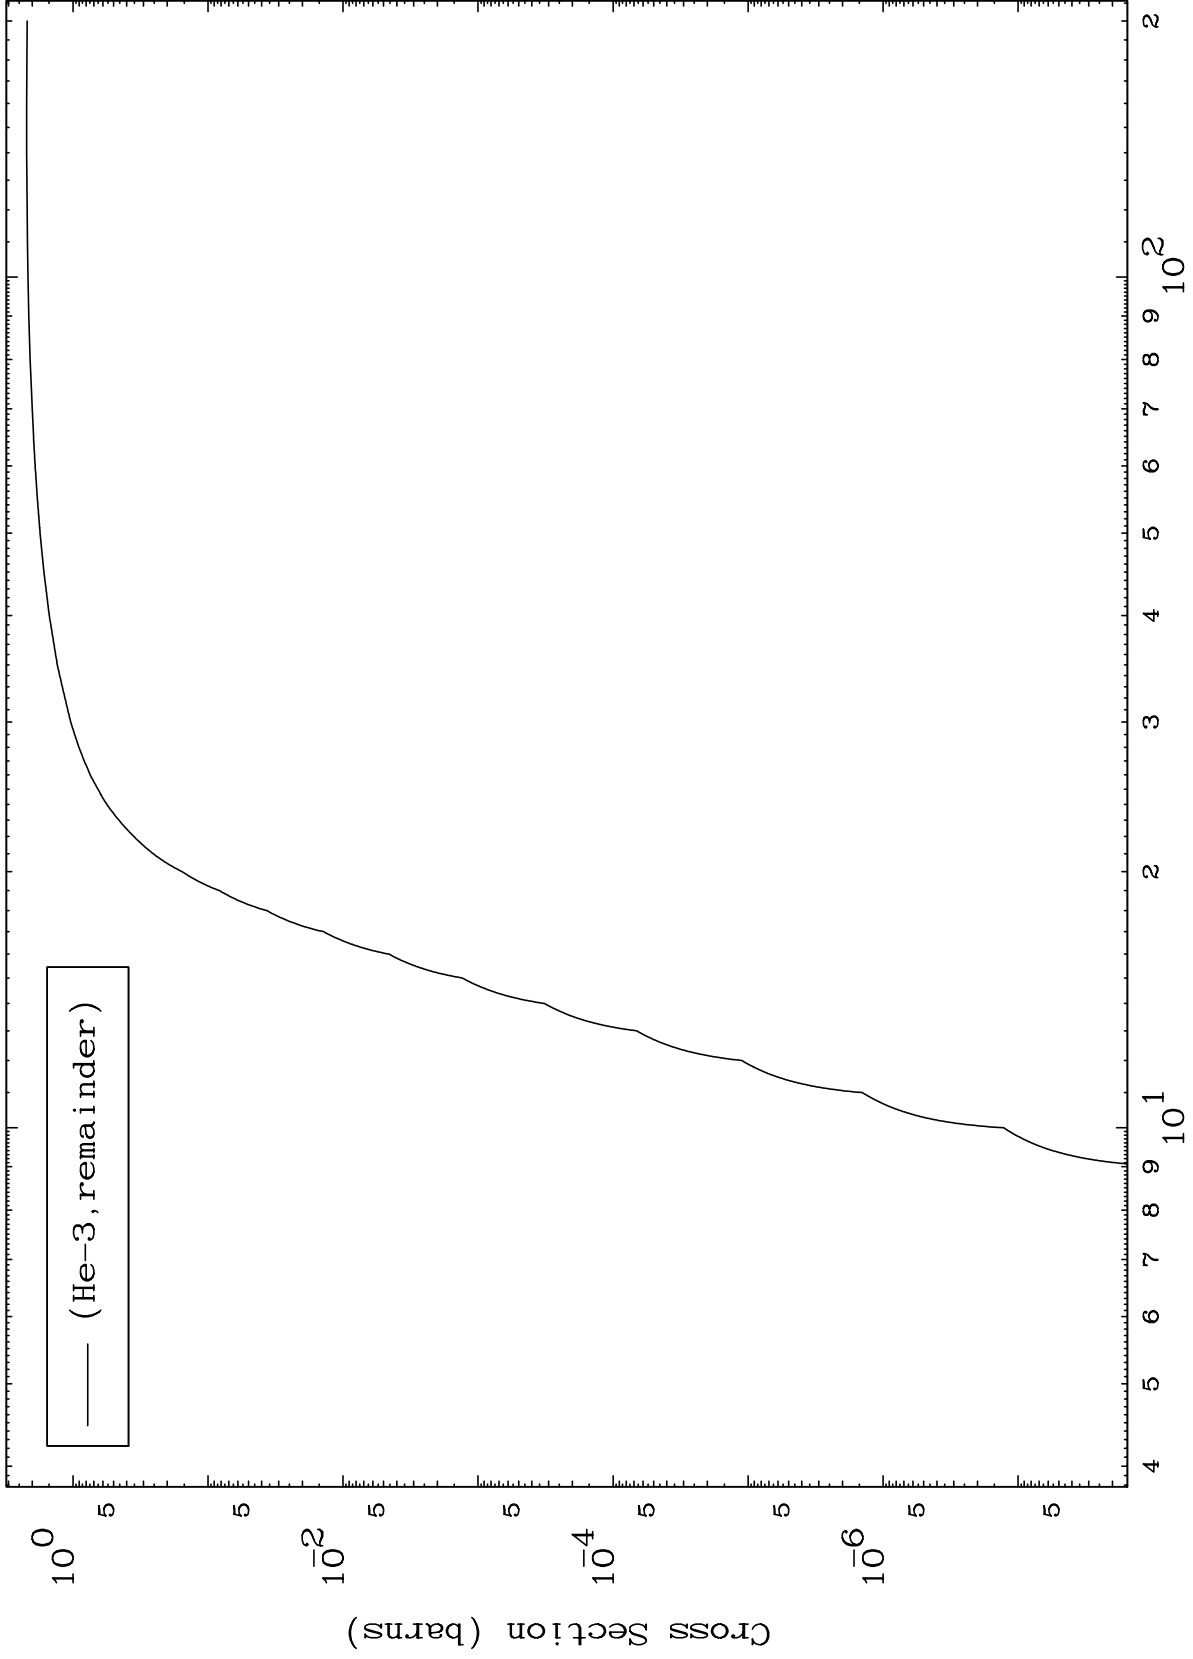

Press Mouse Button to Start

MAT 7099

He-3 Major

71-Lu-166

0 Kelvin Cross Sections

1

Incident Energy (MeV)

71-Lu-166