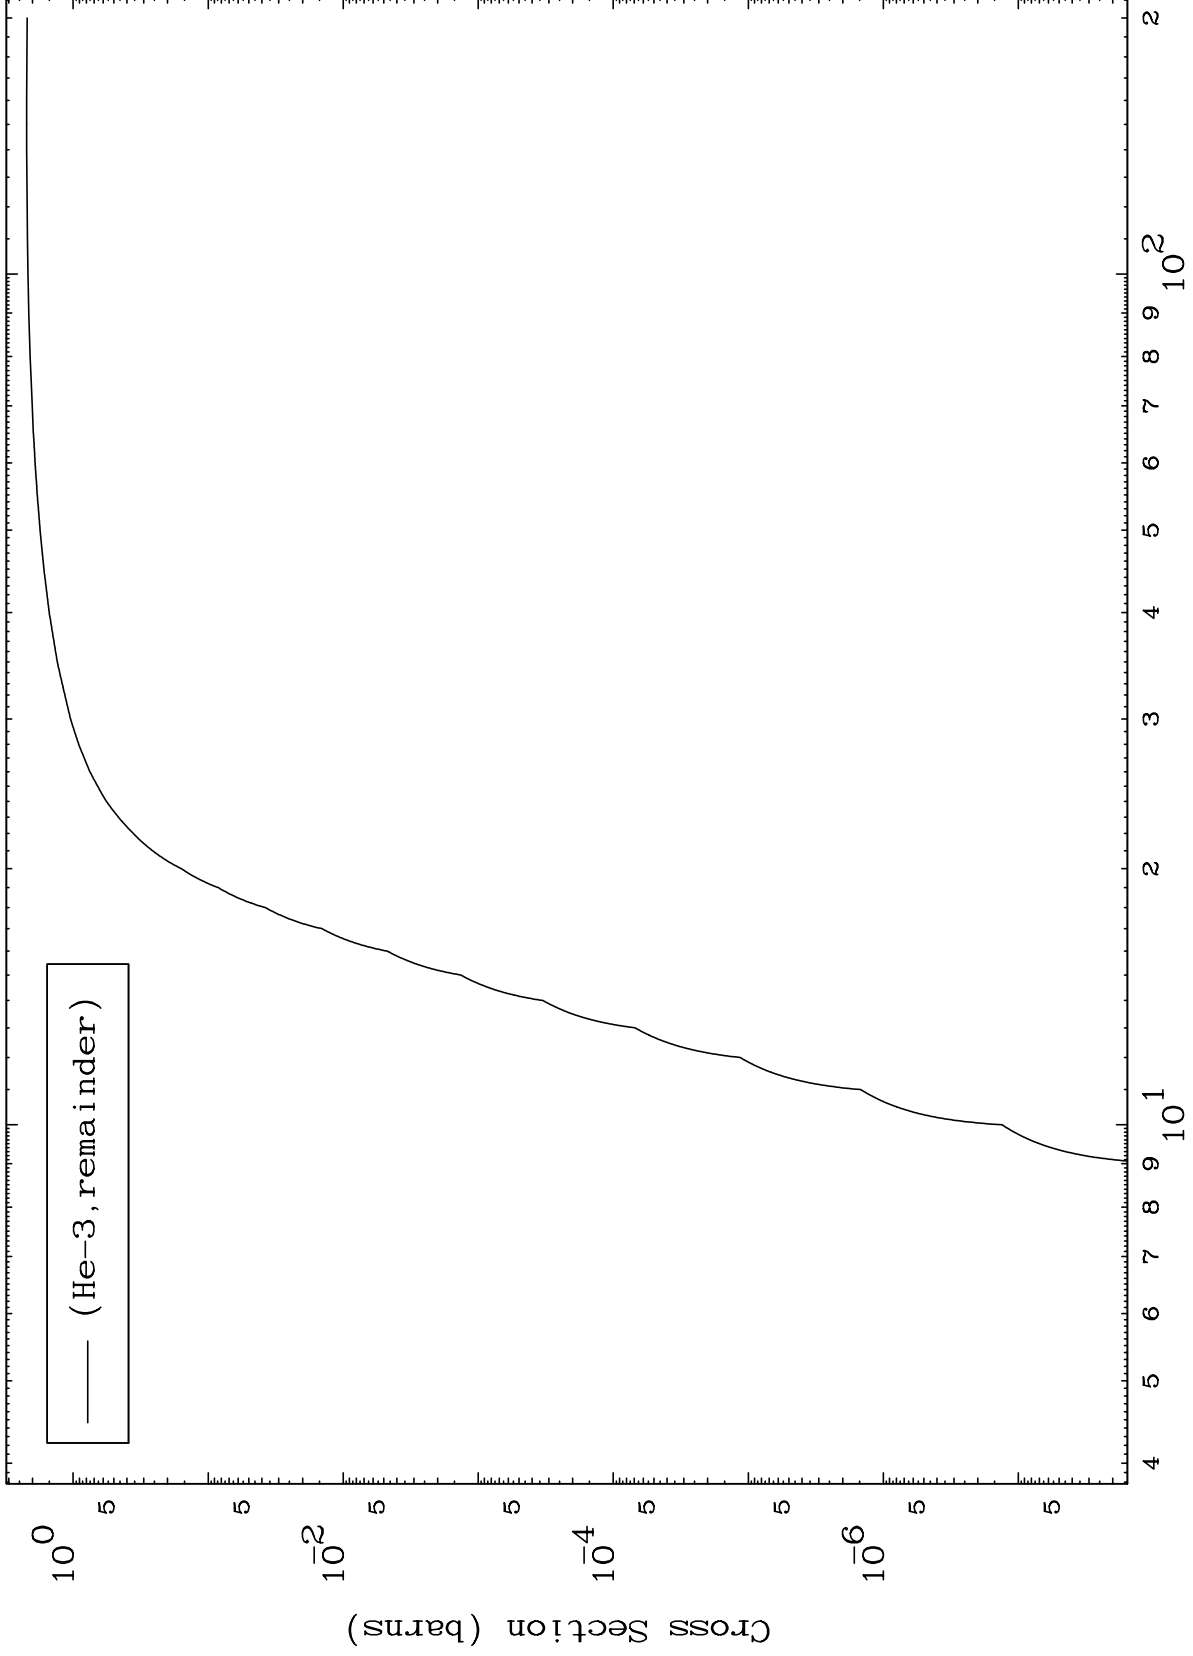

Press Mouse Button to Start

MAT 7102

He-3 Major

71-Lu-167

0 Kelvin Cross Sections

1

Incident Energy (MeV)

71-Lu-167