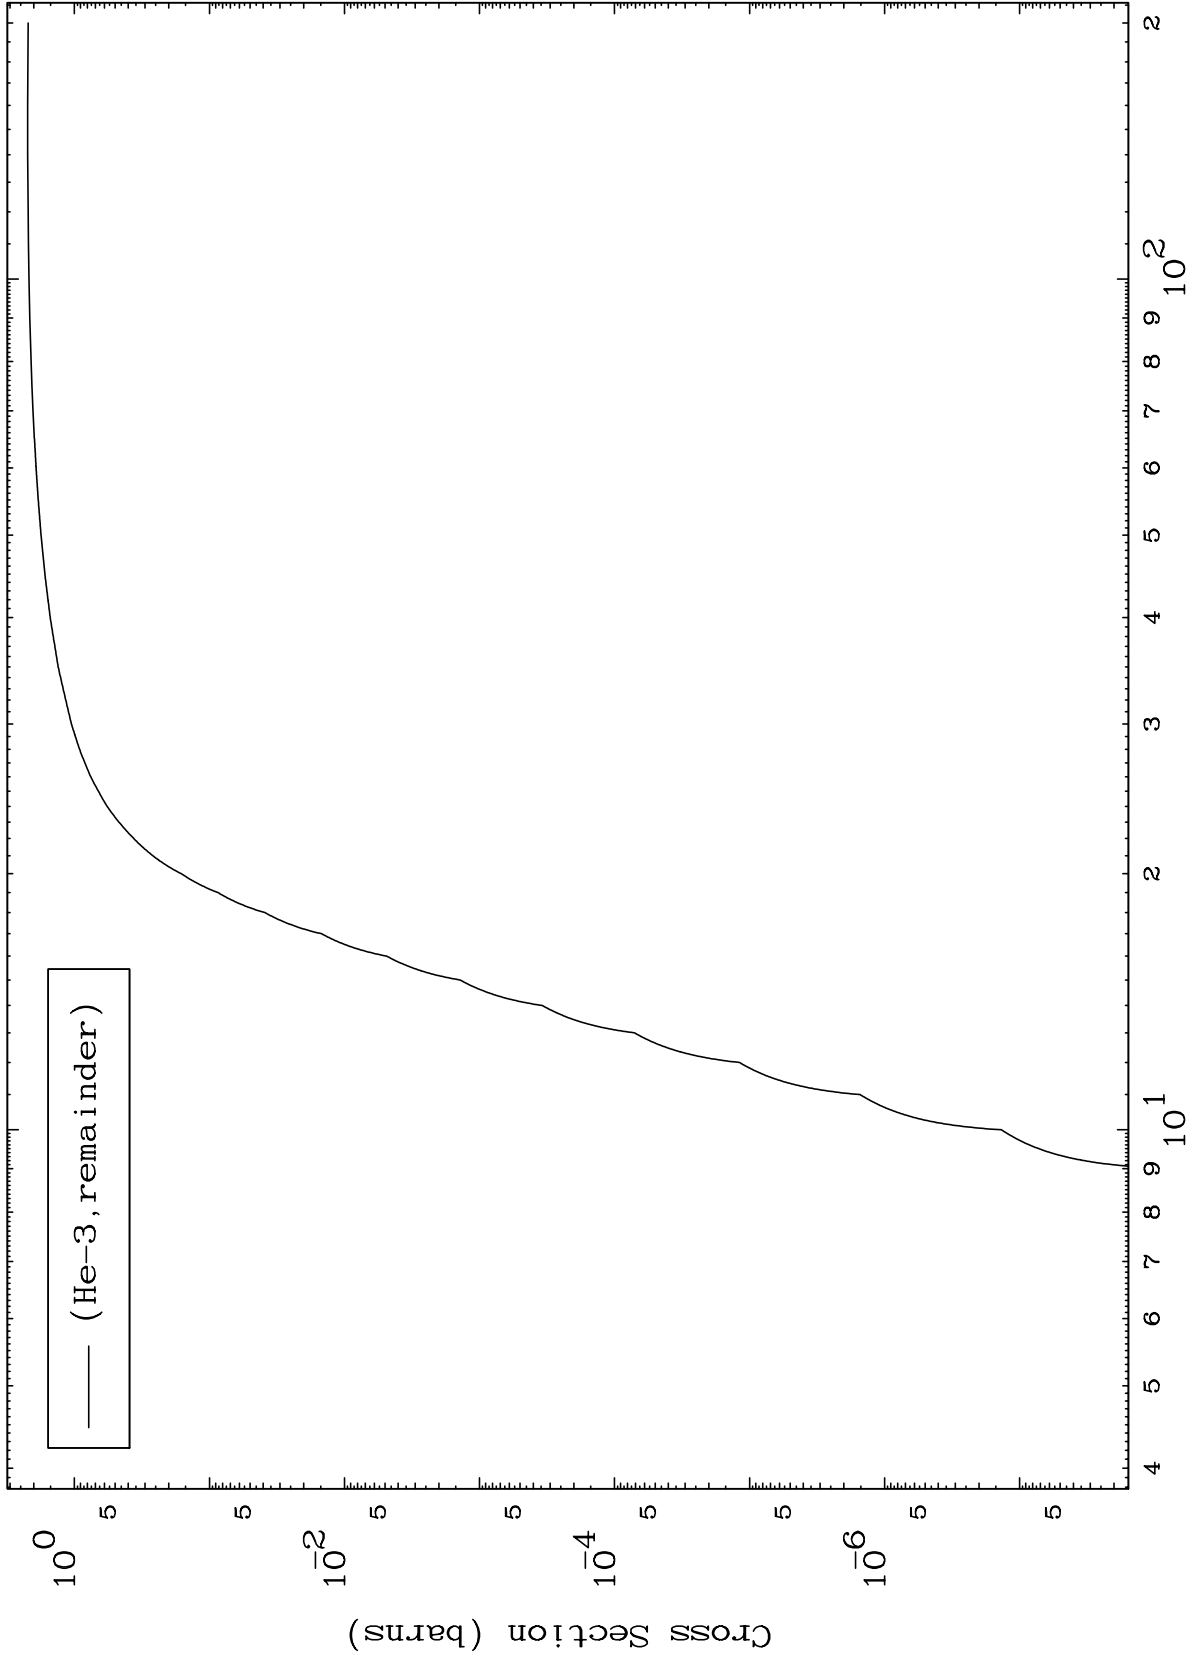

Press Mouse Button to Start

MAT 7104

He-3 Major

71-Lu-168

0 Kelvin Cross Sections

1

Incident Energy (MeV)

71-Lu-168