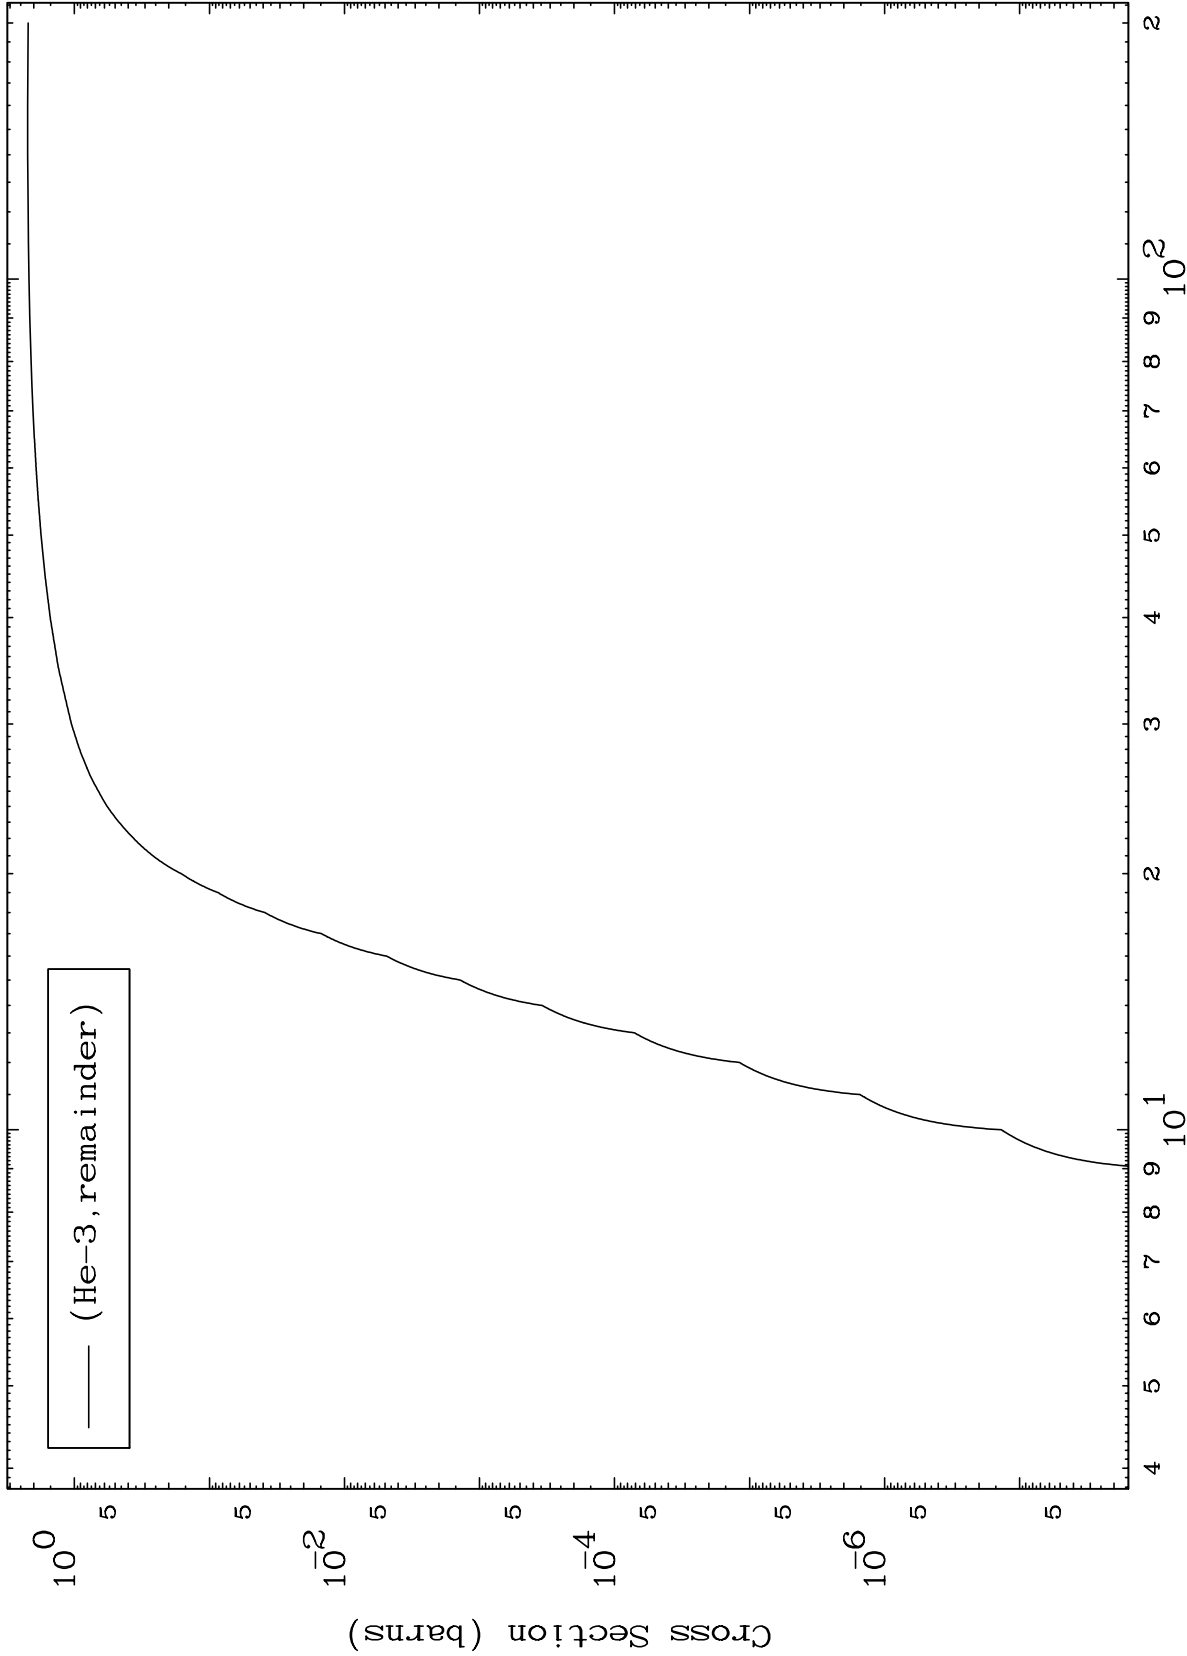

Press Mouse Button to Start

MAT 7105

He-3 Major

71-Lu-168

0 Kelvin Cross Sections

Incident Energy (MeV)

71-Lu-168

1