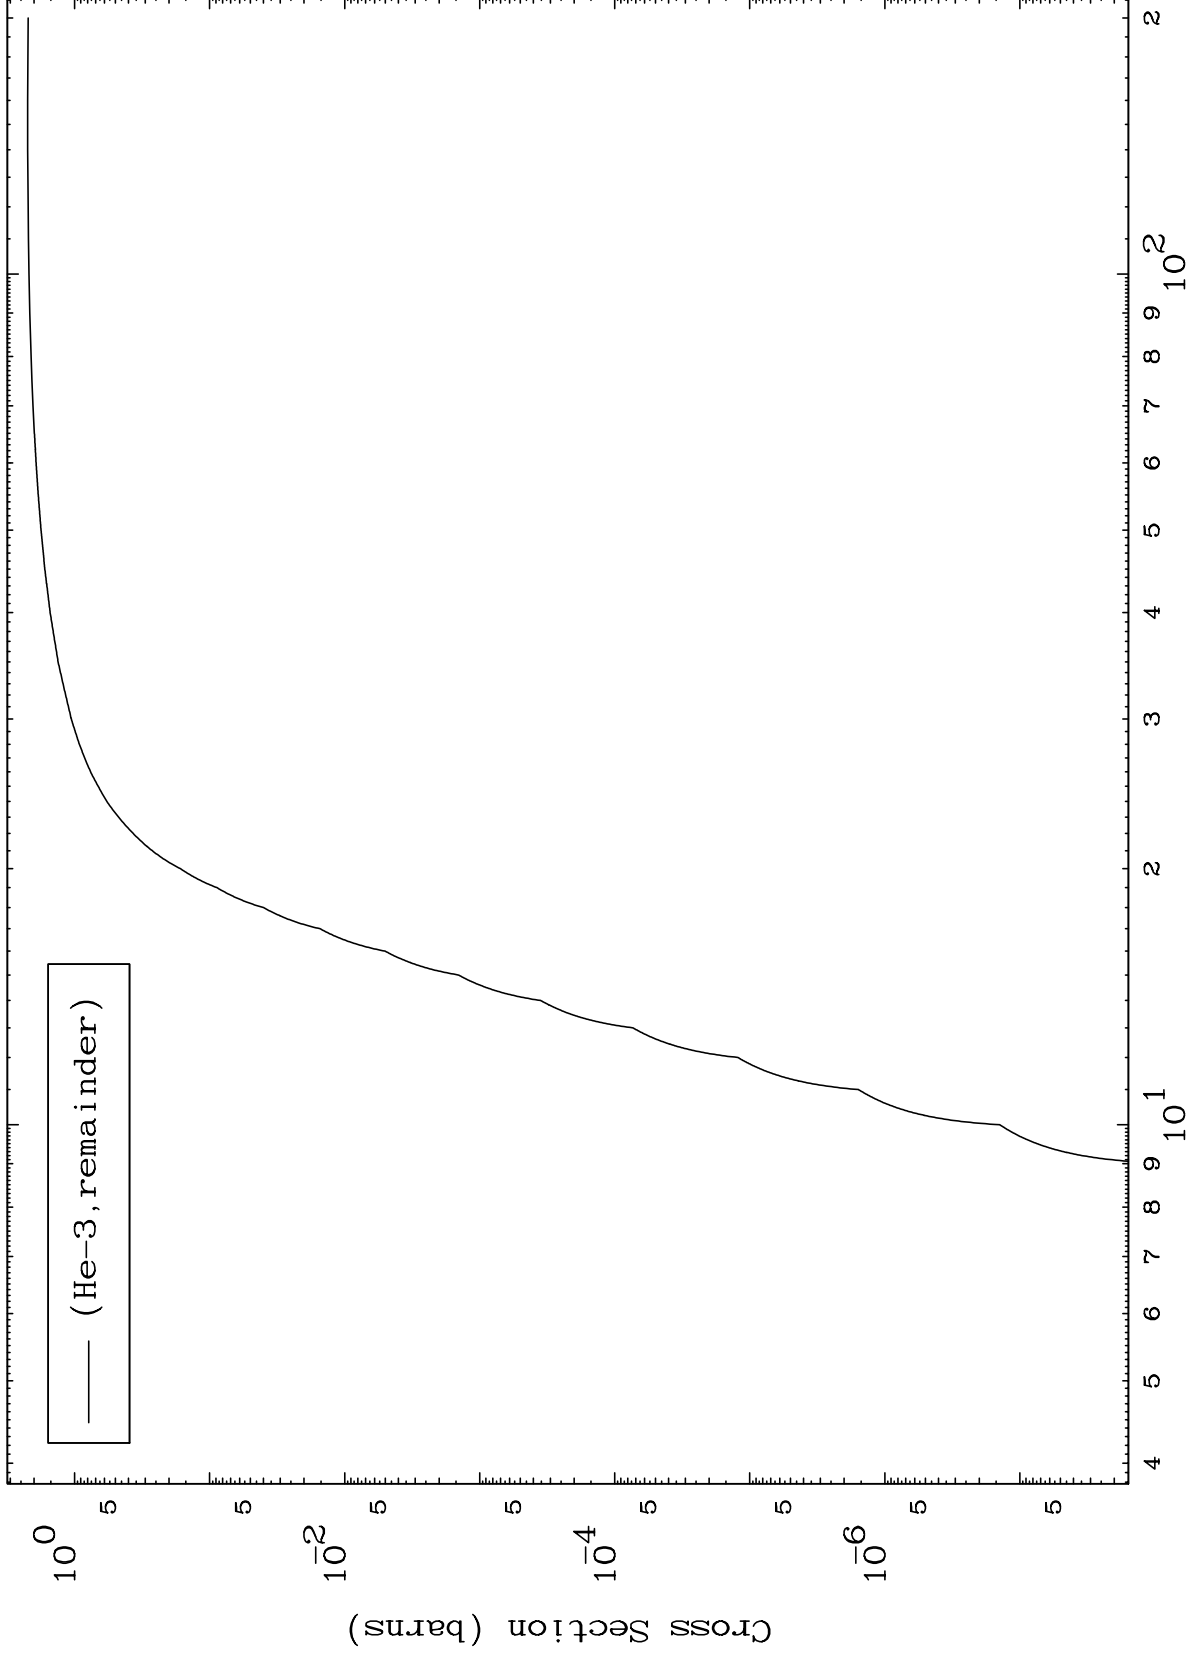

Press Mouse Button to Start

MAT 7107

He-3 Major

71-Lu-169

0 Kelvin Cross Sections

1

Incident Energy (MeV)

71-Lu-169