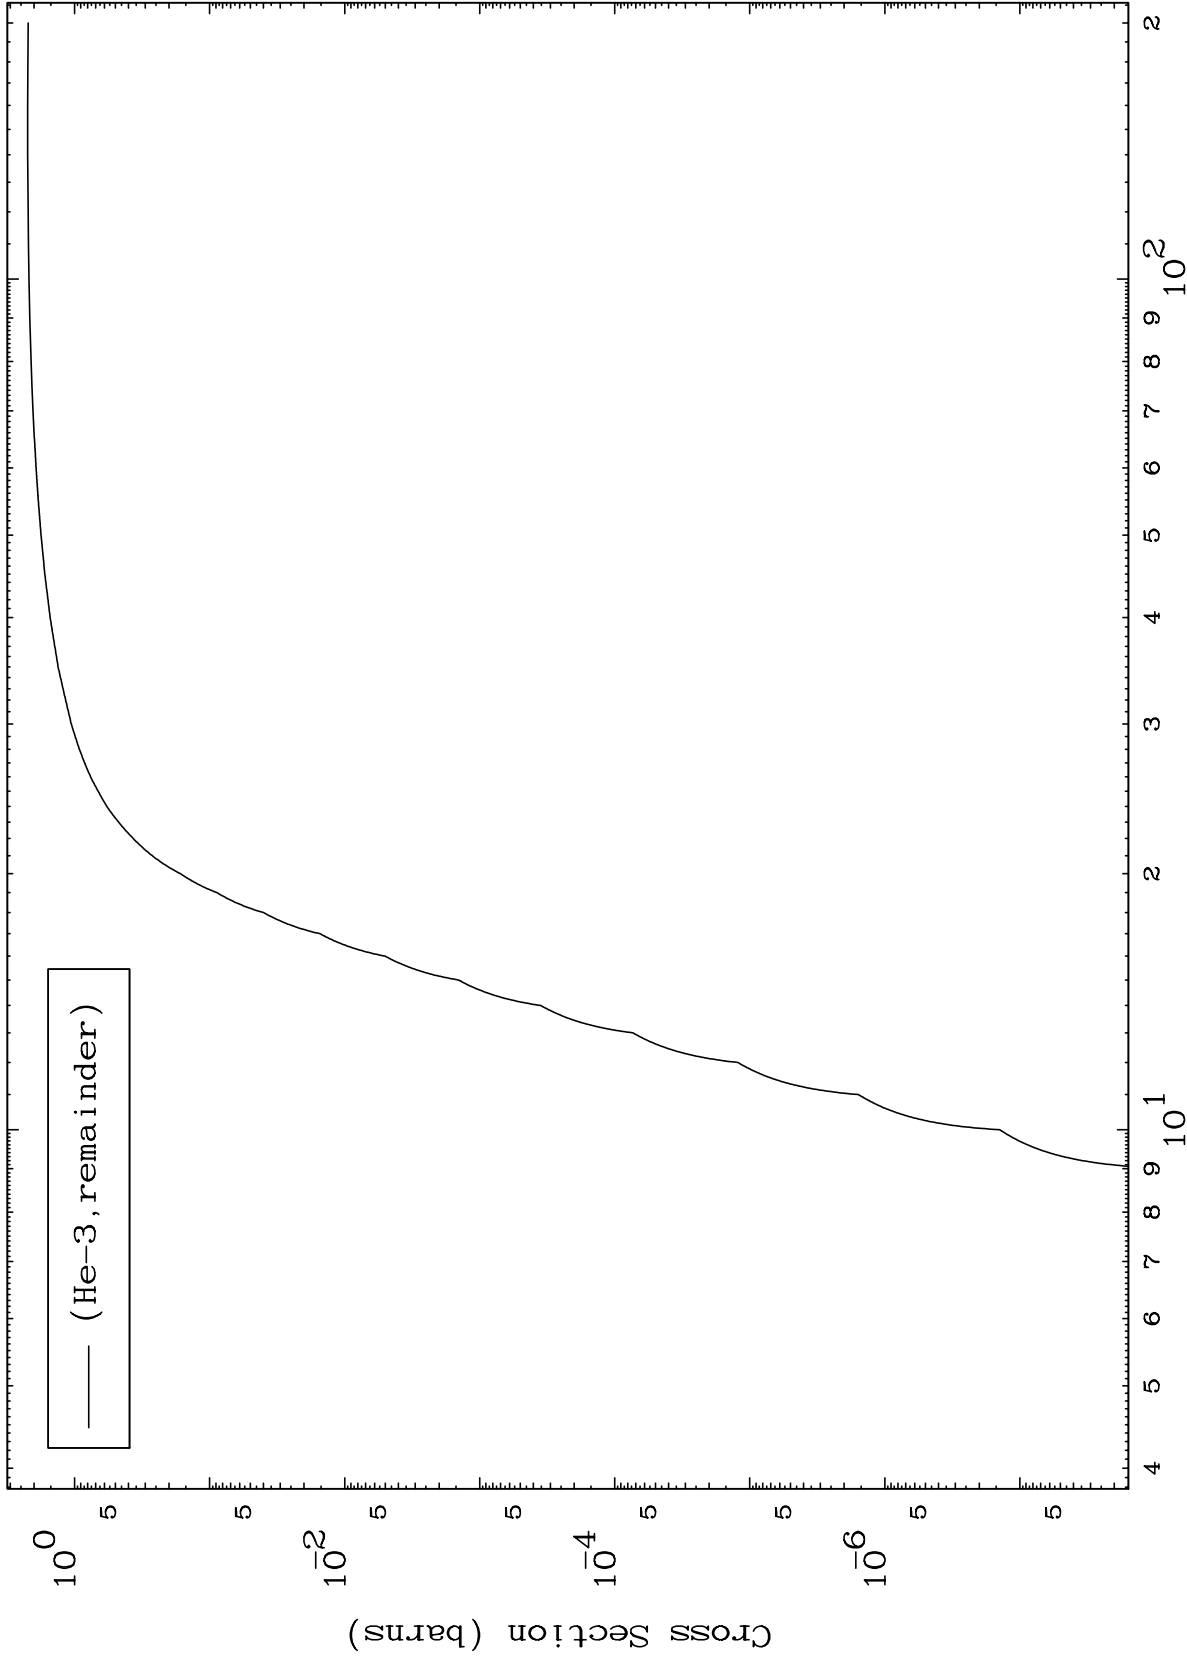

Press Mouse Button to Start

MAT 7108

He-3 Major

71-Lu-169

0 Kelvin Cross Sections

1

Incident Energy (MeV)

71-Lu-169