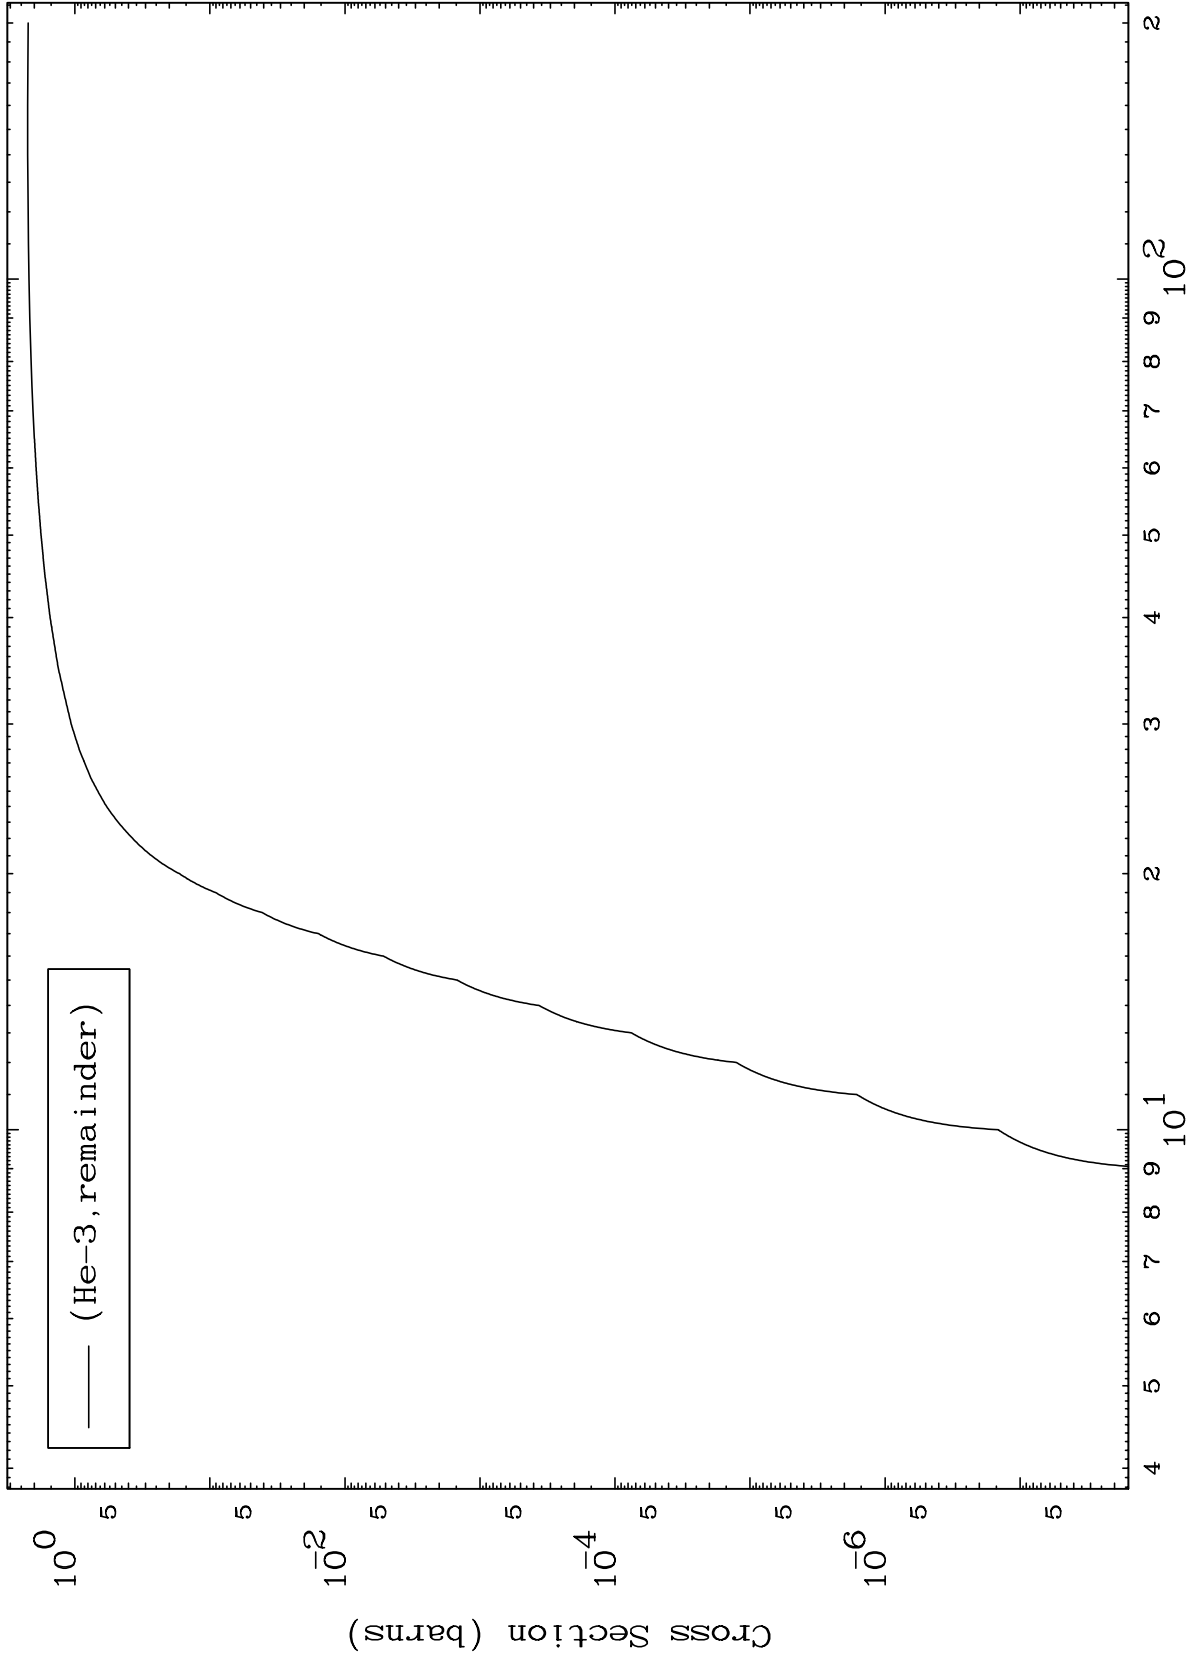

Press Mouse Button to Start

MAT 7110

He-3 Major

71-Lu-170

0 Kelvin Cross Sections

1

Incident Energy (MeV)

71-Lu-170