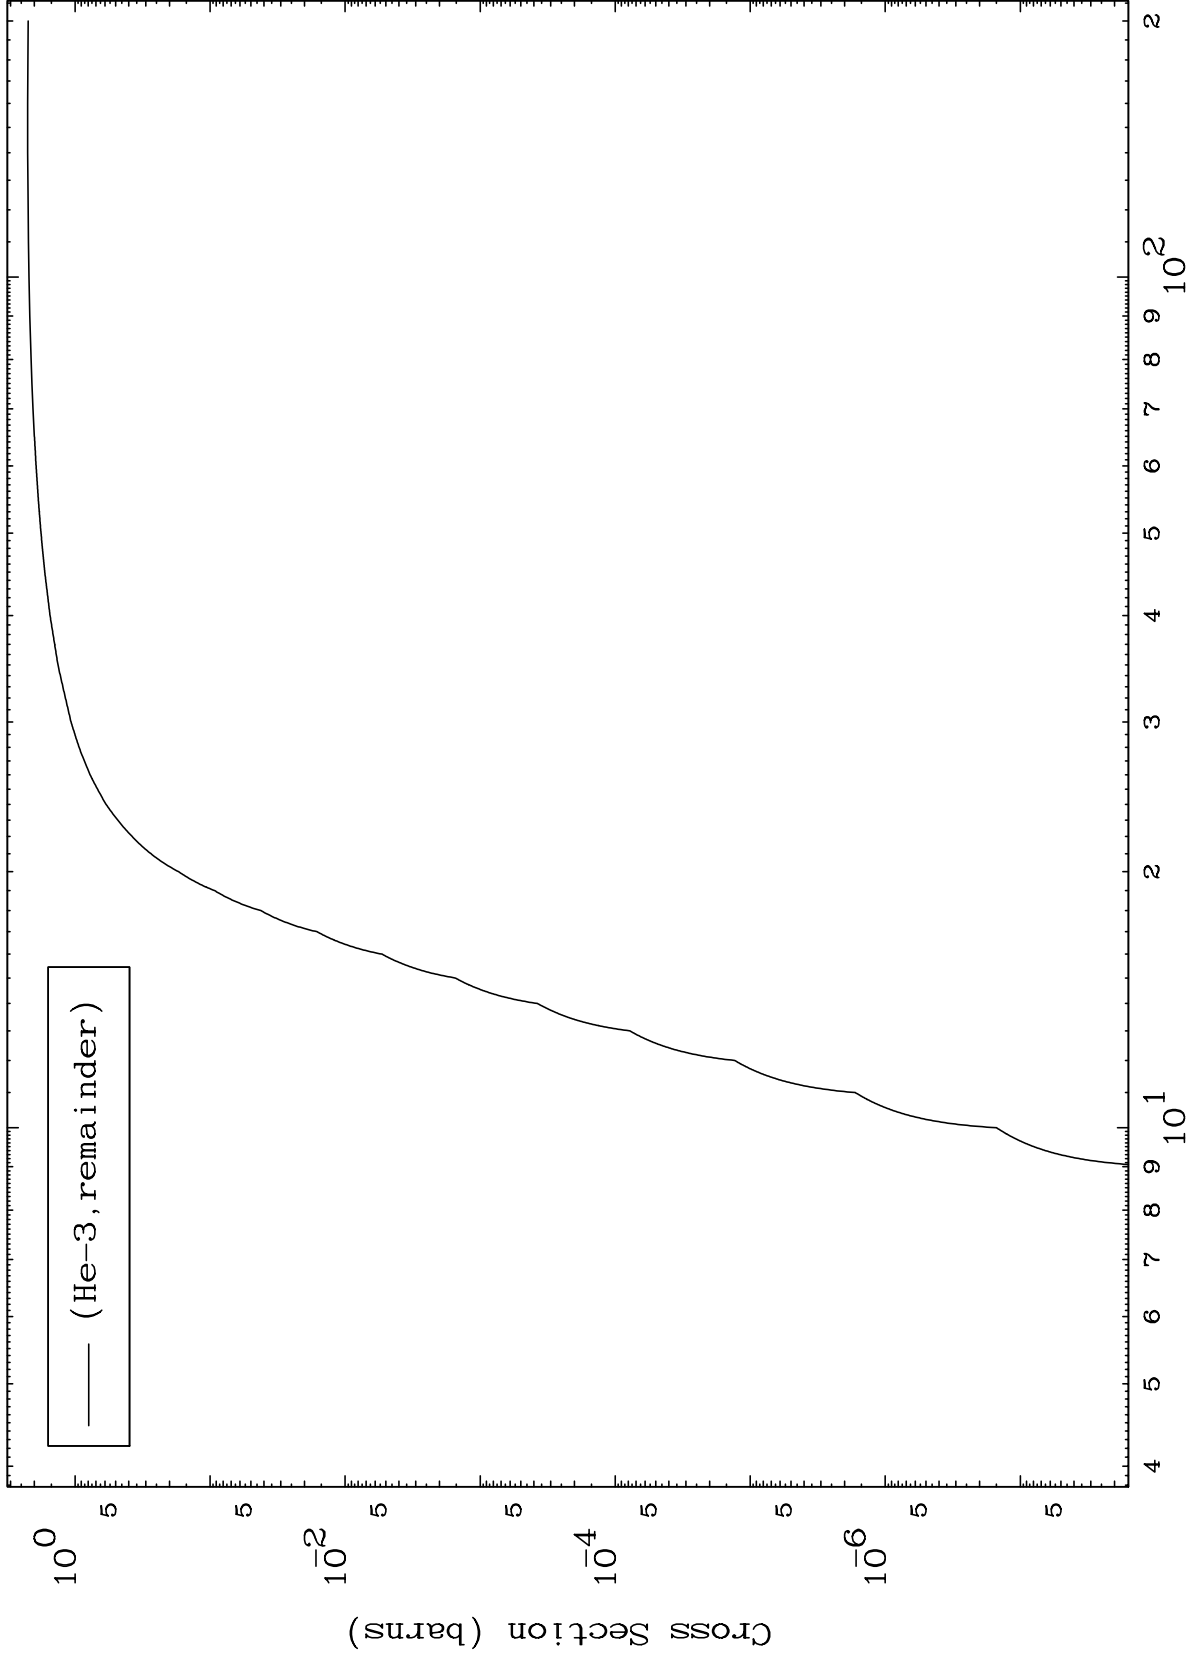

Press Mouse Button to Start

MAT 7114

He-3 Major

71-Lu-171

0 Kelvin Cross Sections

1

Incident Energy (MeV)

71-Lu-171