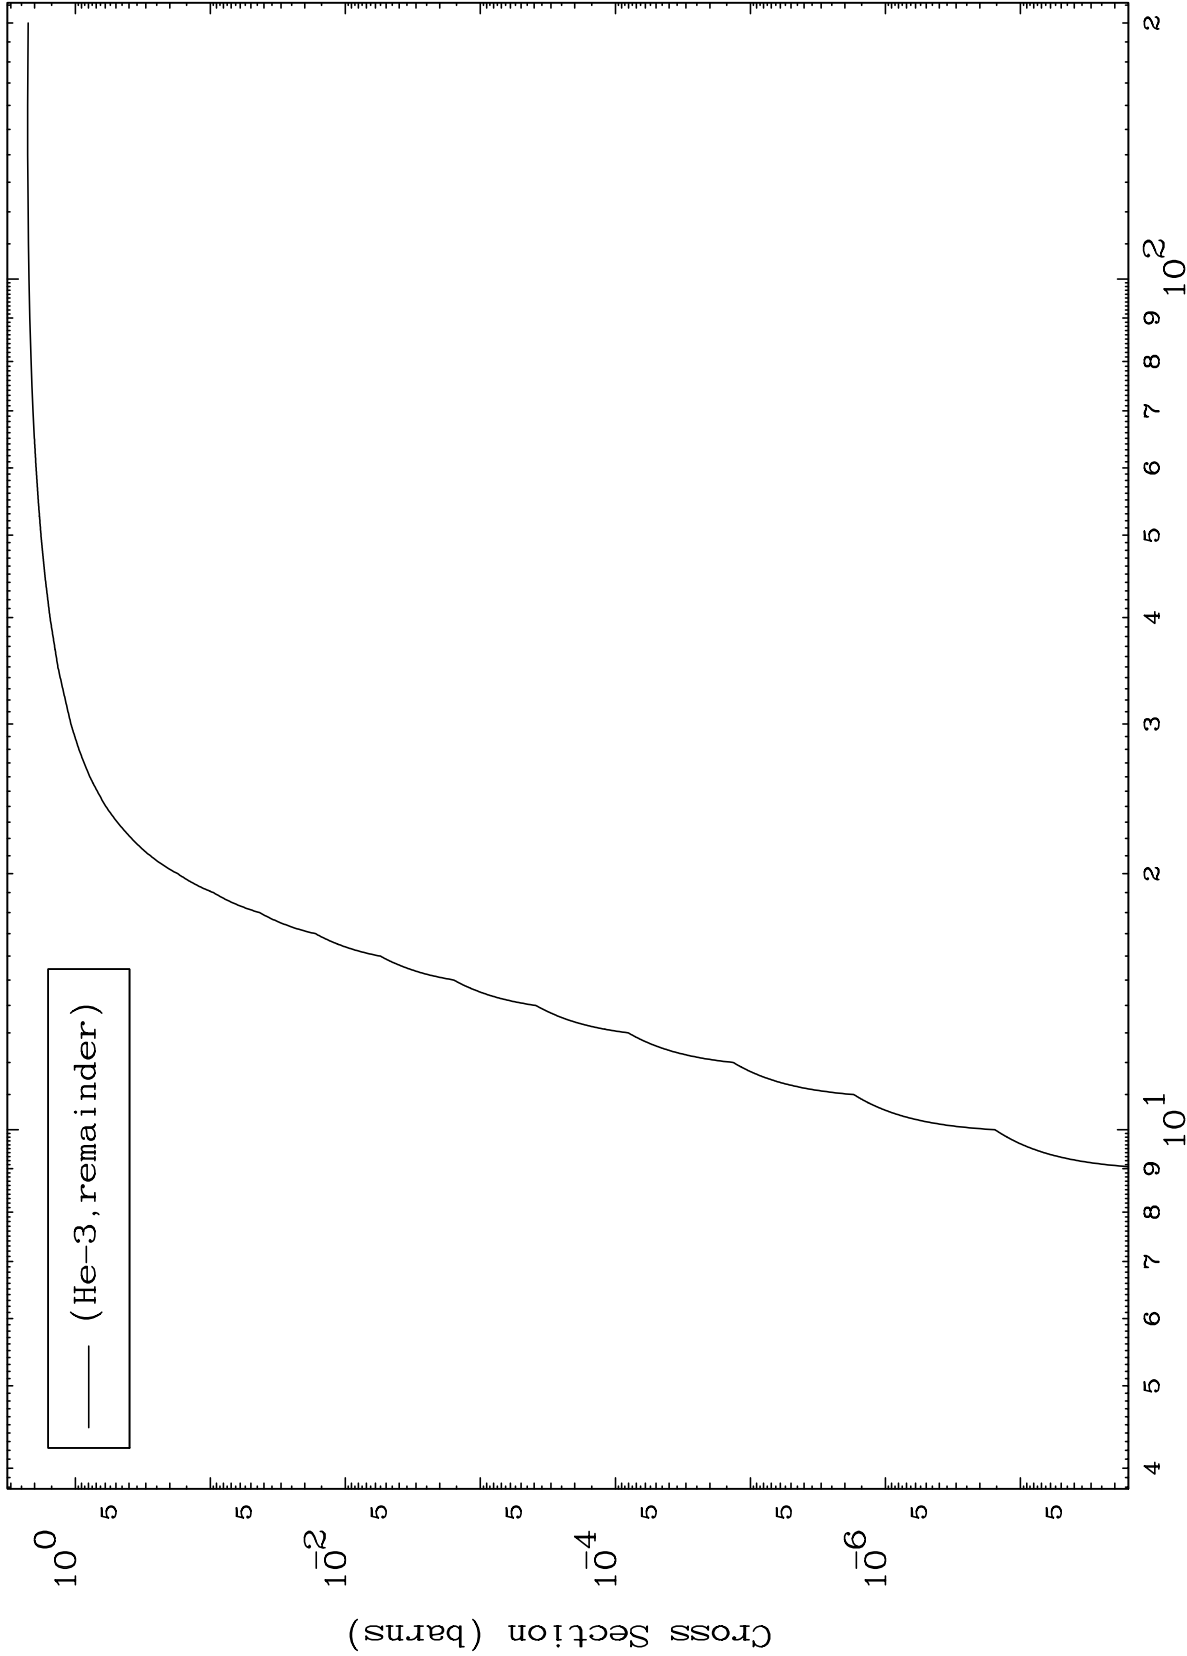

Press Mouse Button to Start

MAT 7116

He-3 Major

71-Lu-172

0 Kelvin Cross Sections

Incident Energy (MeV)

71-Lu-172

1