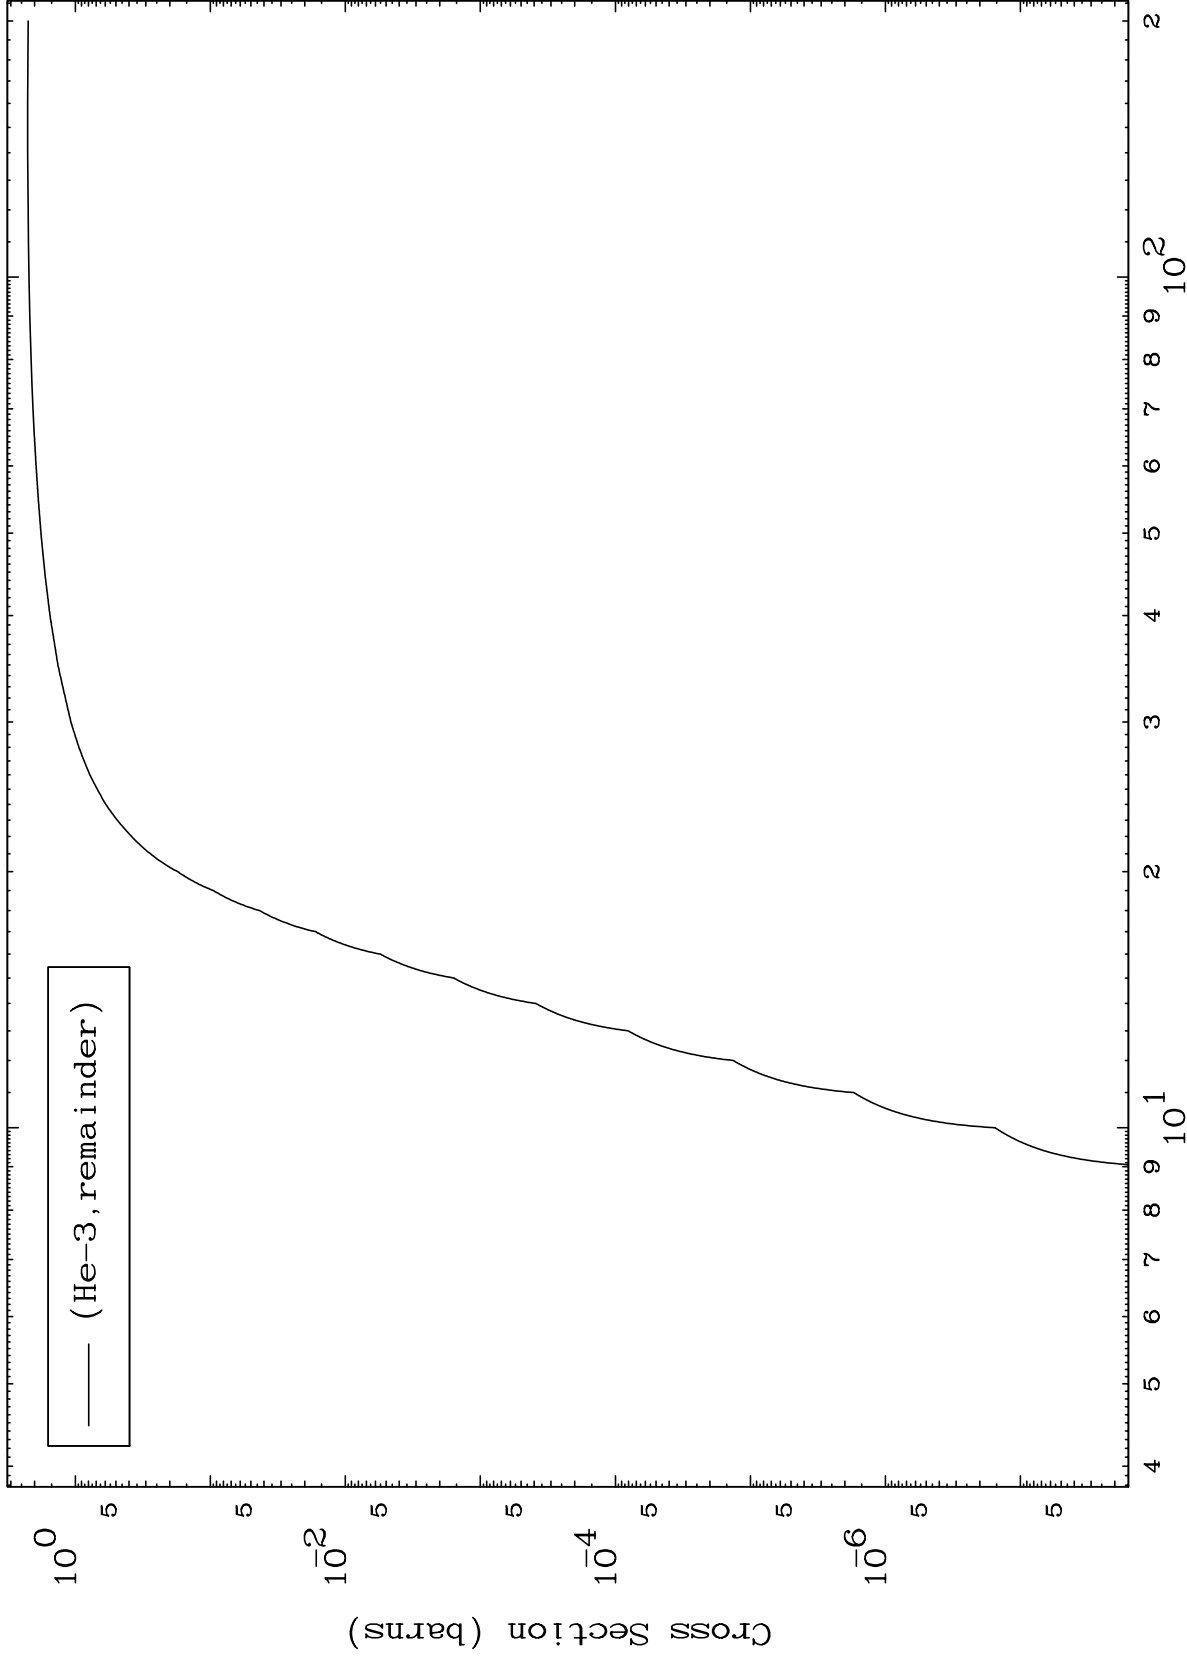

Press Mouse Button to Start

MAT 7117

He-3 Major

71-Lu-172

0 Kelvin Cross Sections

Incident Energy (MeV)

71-Lu-172

1