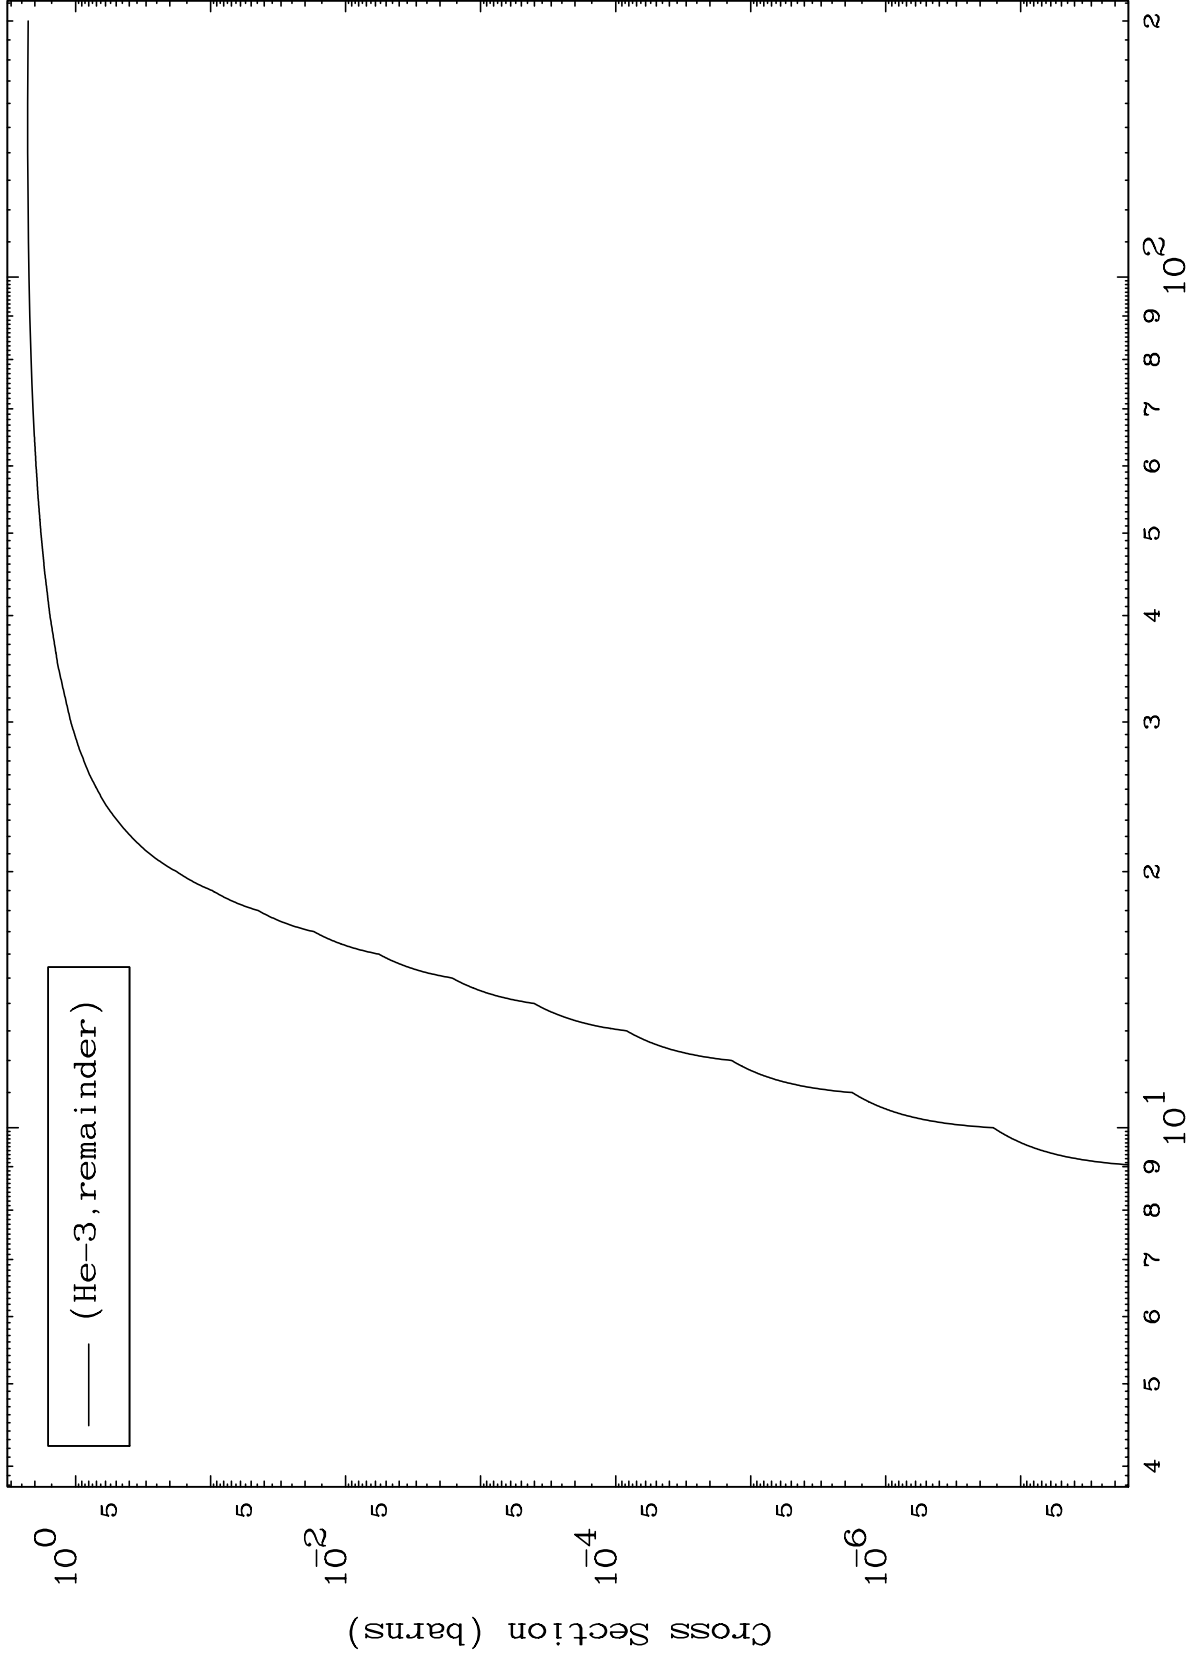

Press Mouse Button to Start

MAT 7119

He-3 Major

71-Lu-173

0 Kelvin Cross Sections

Incident Energy (MeV)

71-Lu-173

1