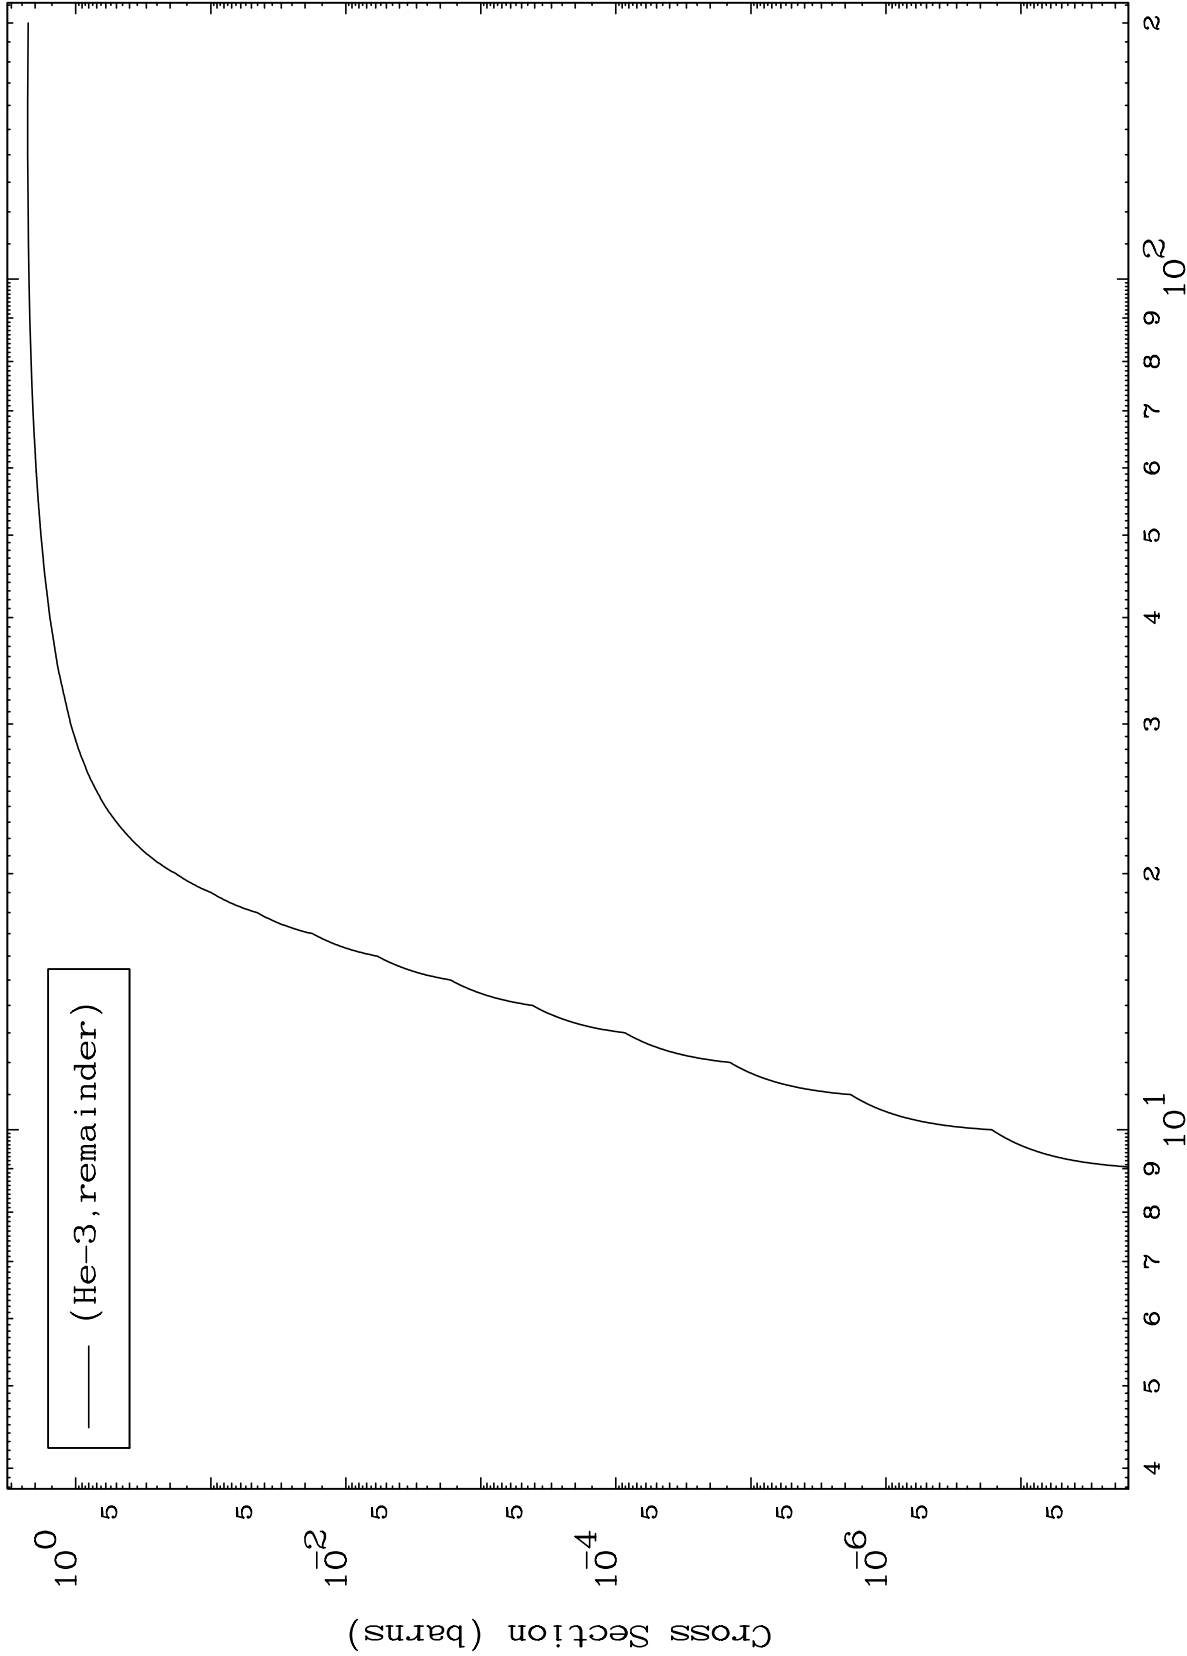

Press Mouse Button to Start

MAT 7122

He-3 Major

71-Lu-174

0 Kelvin Cross Sections

Incident Energy (MeV)

71-Lu-174

1