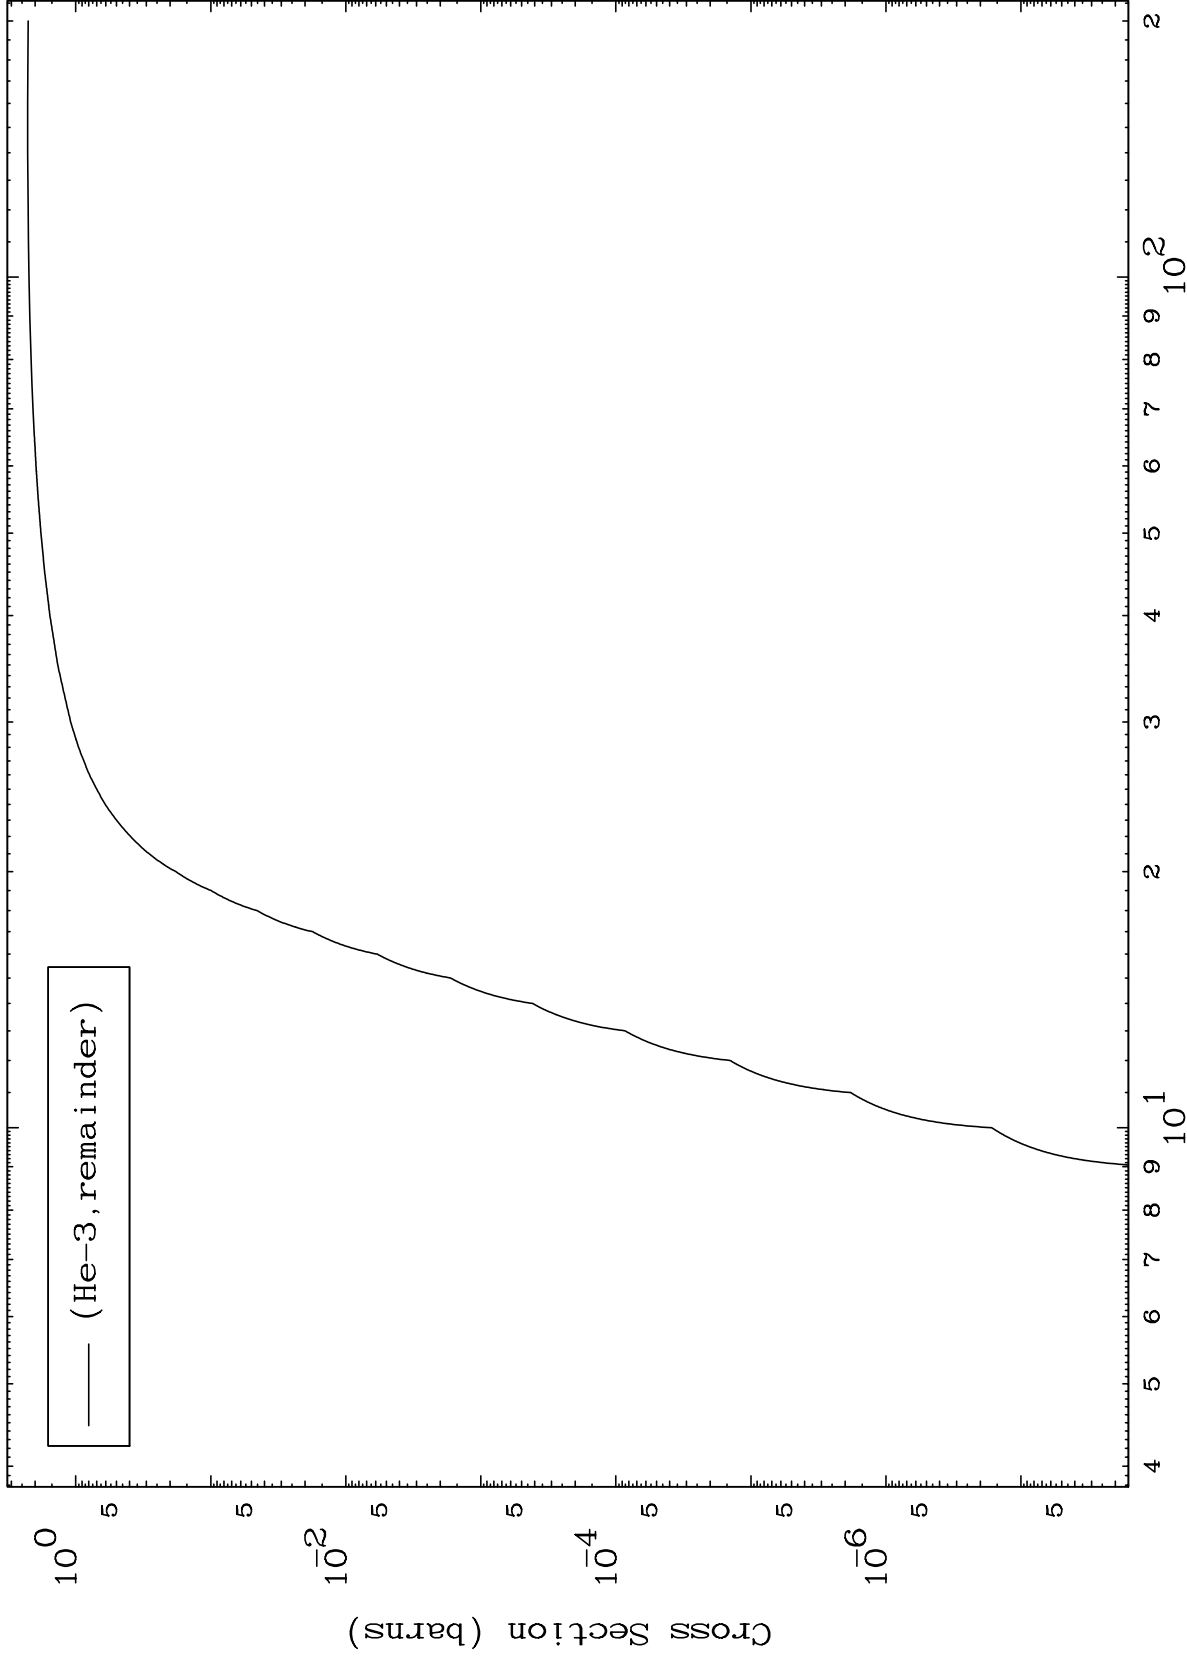

Press Mouse Button to Start

MAT 7123

He-3 Major

71-Lu-174

0 Kelvin Cross Sections

Incident Energy (MeV)

71-Lu-174

1