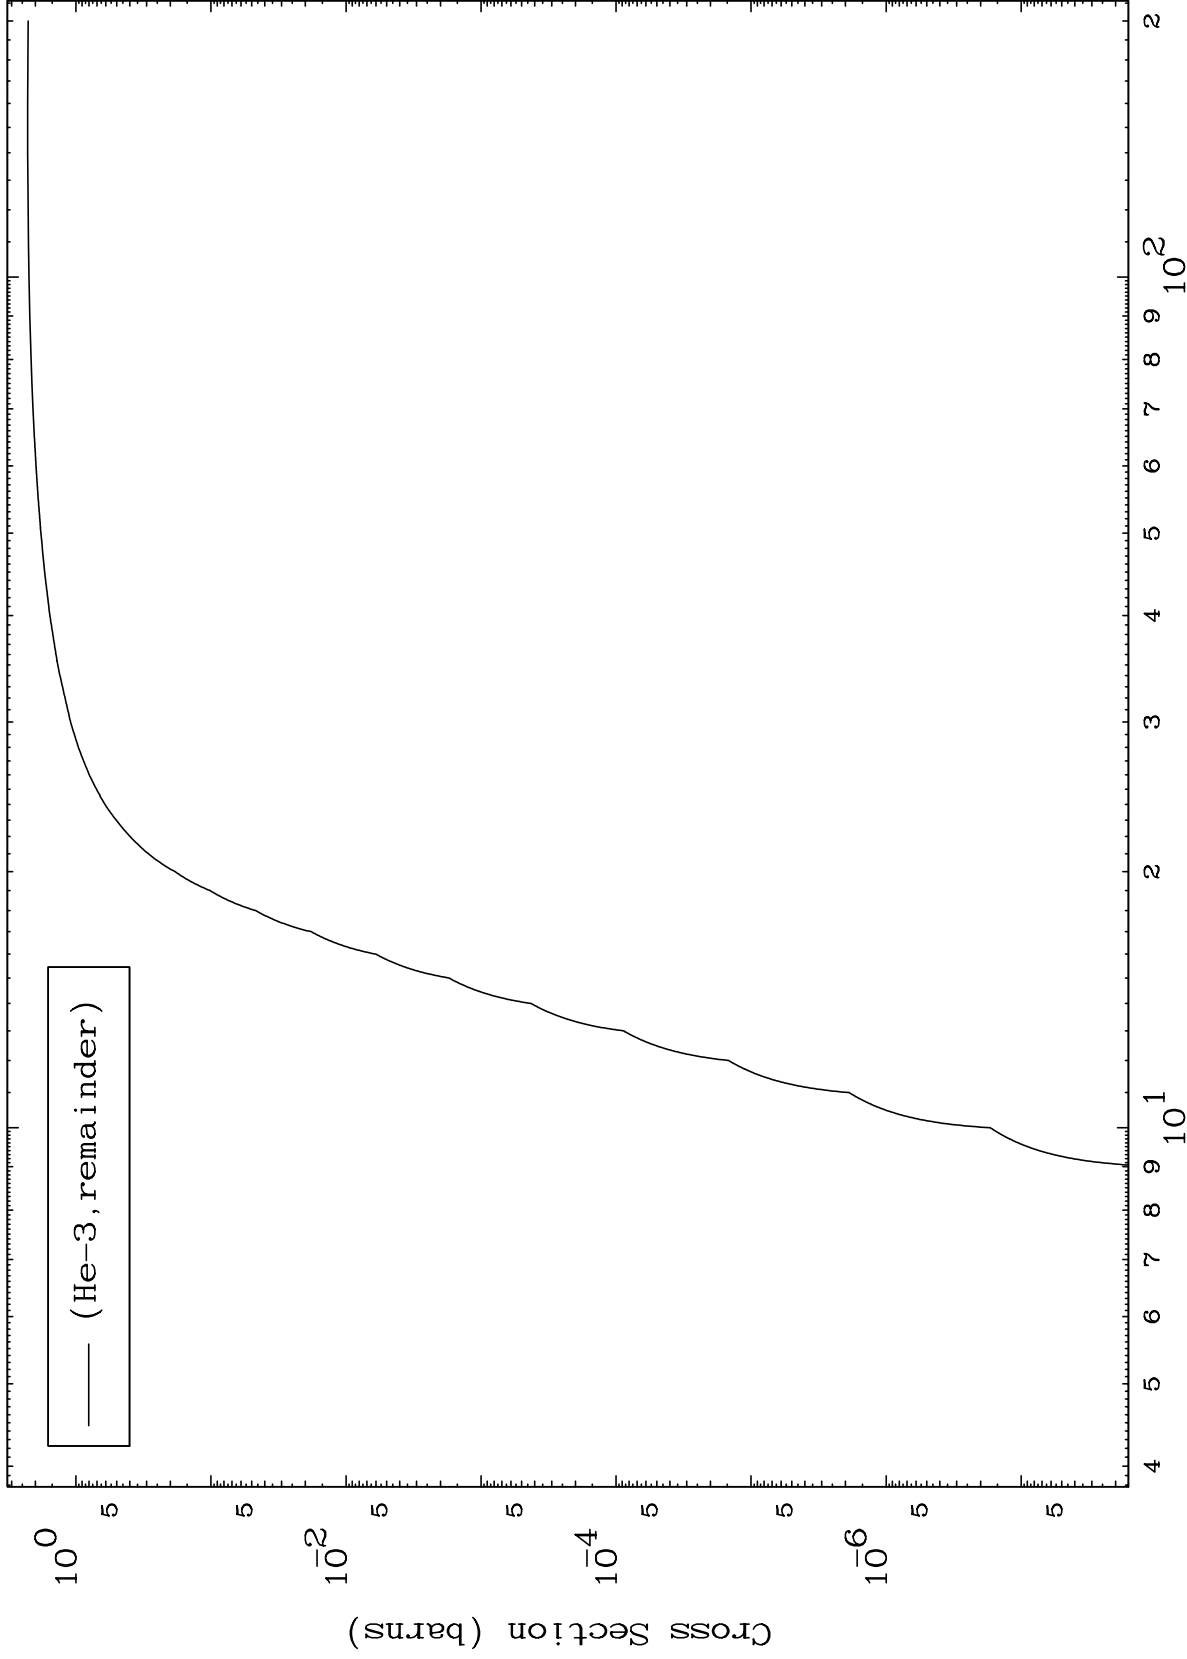

Press Mouse Button to Start

MAT 7125

He-3 Major

71-Lu-175

0 Kelvin Cross Sections

1

Incident Energy (MeV)

71-Lu-175