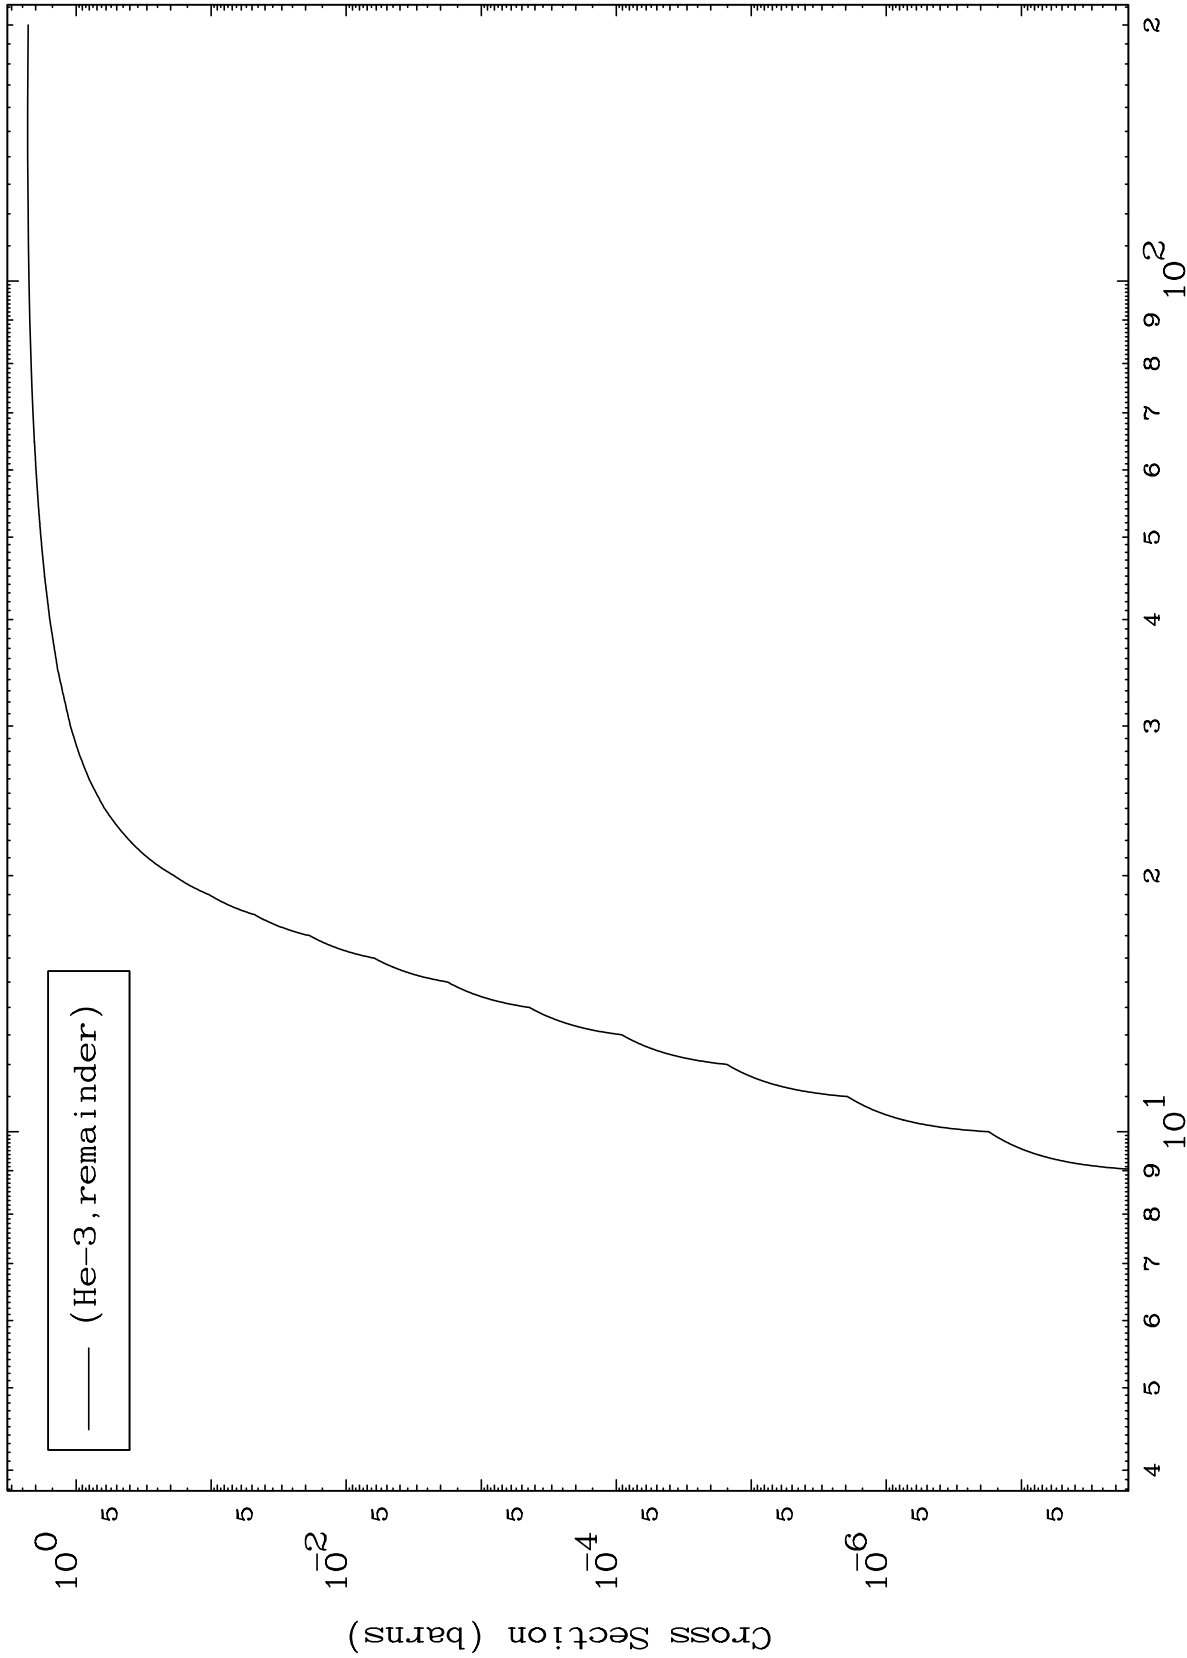

Press Mouse Button to Start

MAT 7129

He-3 Major

71-Lu-176

0 Kelvin Cross Sections

Incident Energy (MeV)

71-Lu-176

1