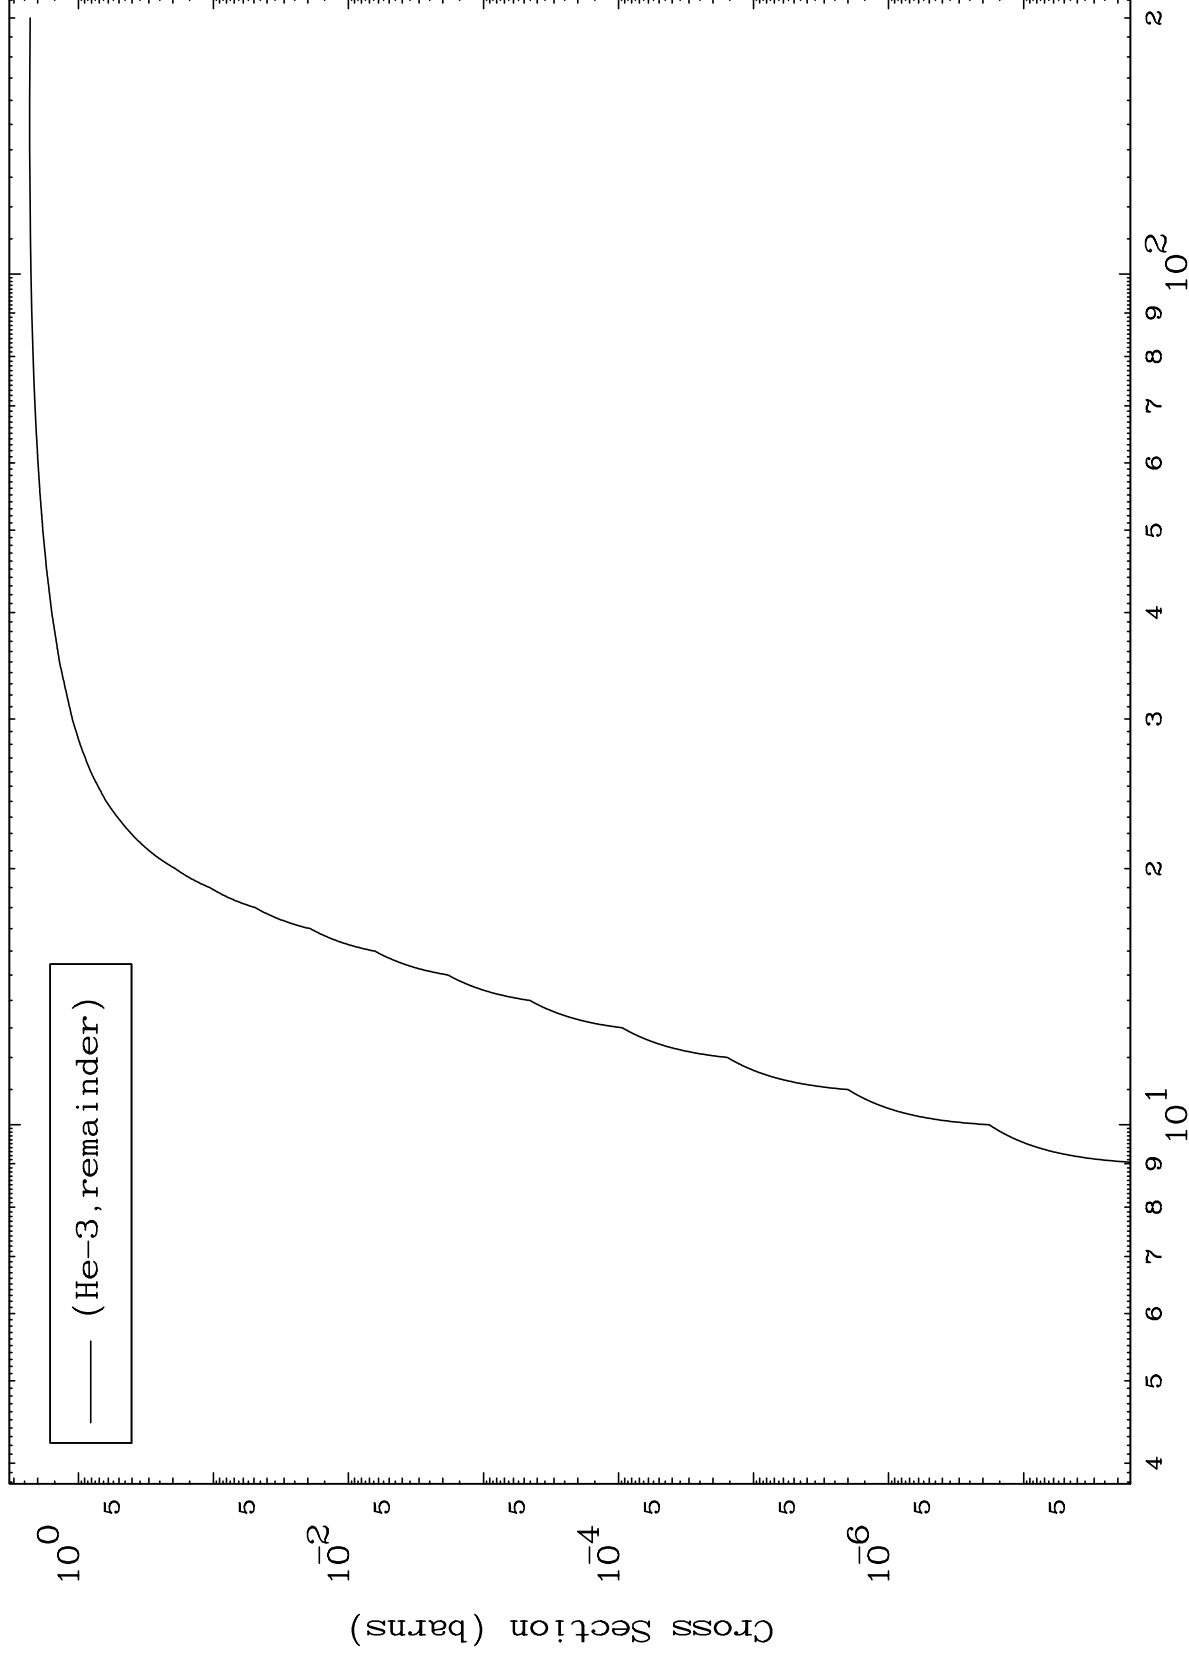

Press Mouse Button to Start

MAT 7132

He-3 Major

71-Lu-177

0 Kelvin Cross Sections

1

Incident Energy (MeV)

71-Lu-177