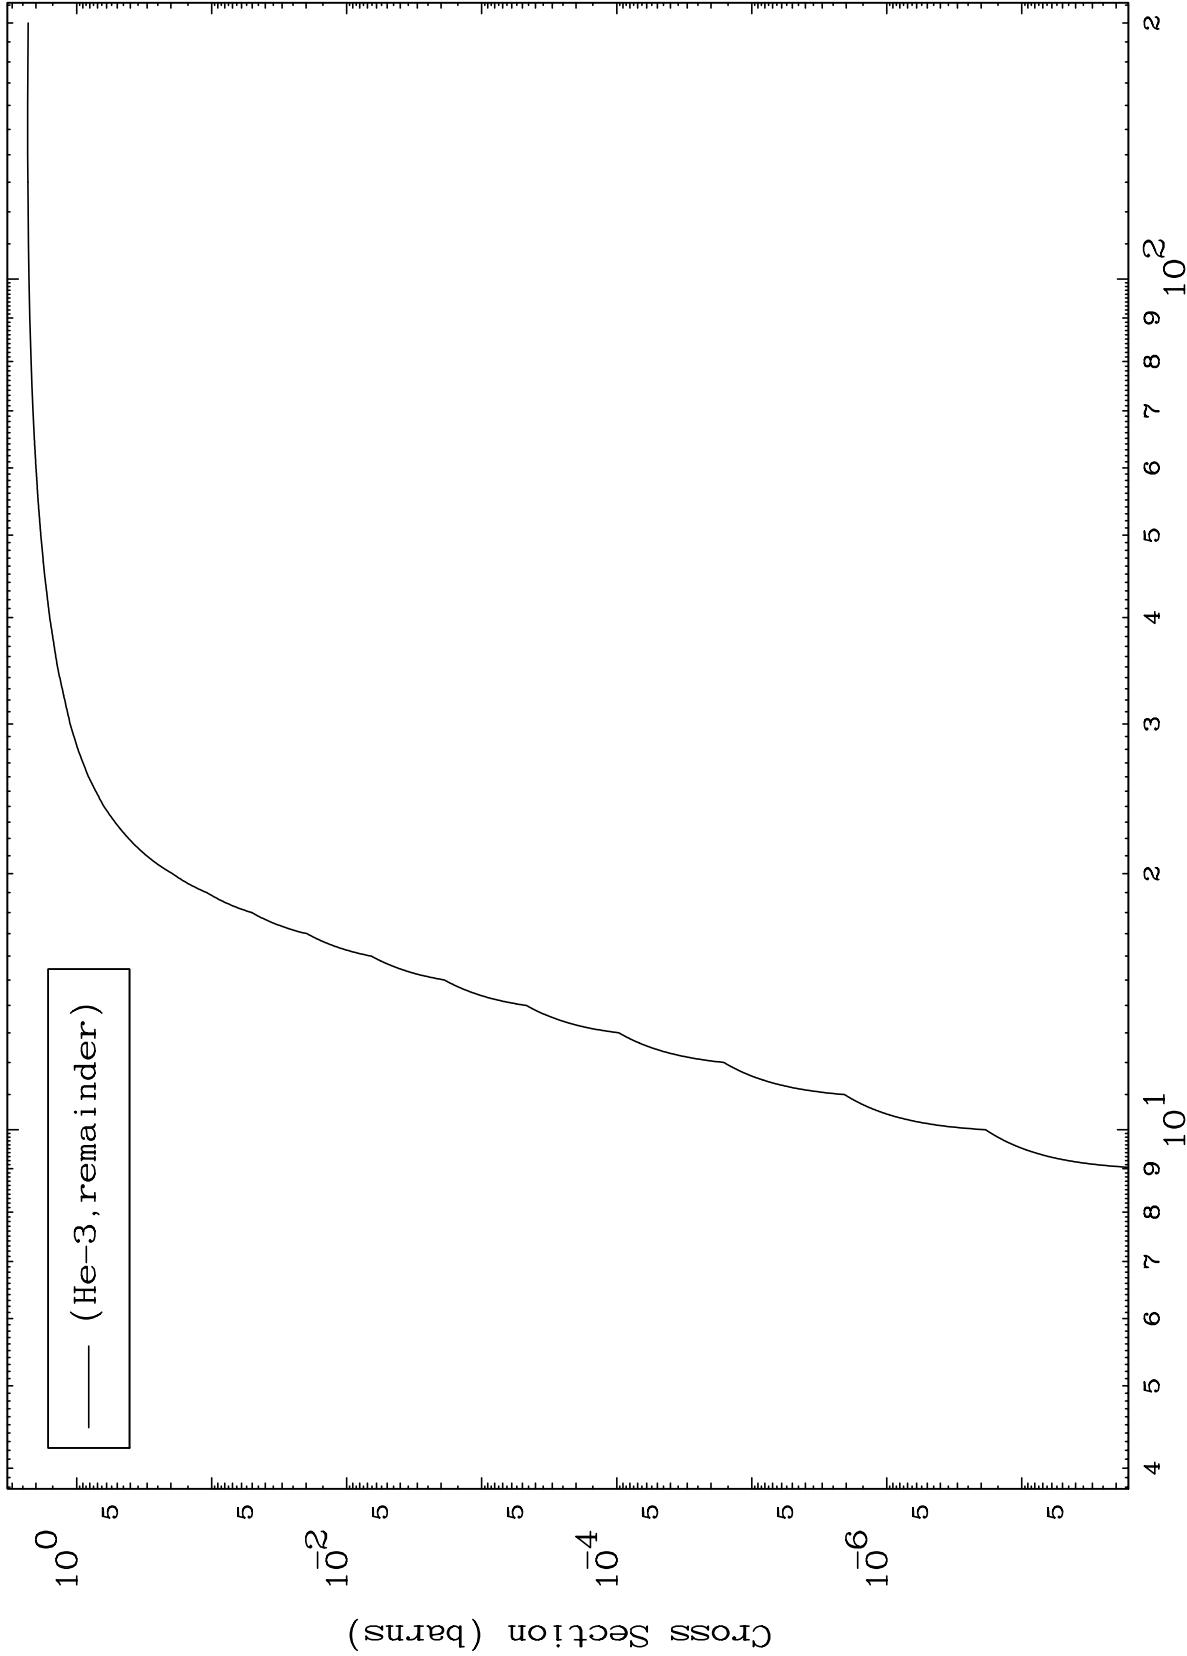

Press Mouse Button to Start

MAT 7134

He-3 Major

71-Lu-178

0 Kelvin Cross Sections

1

Incident Energy (MeV)

71-Lu-178