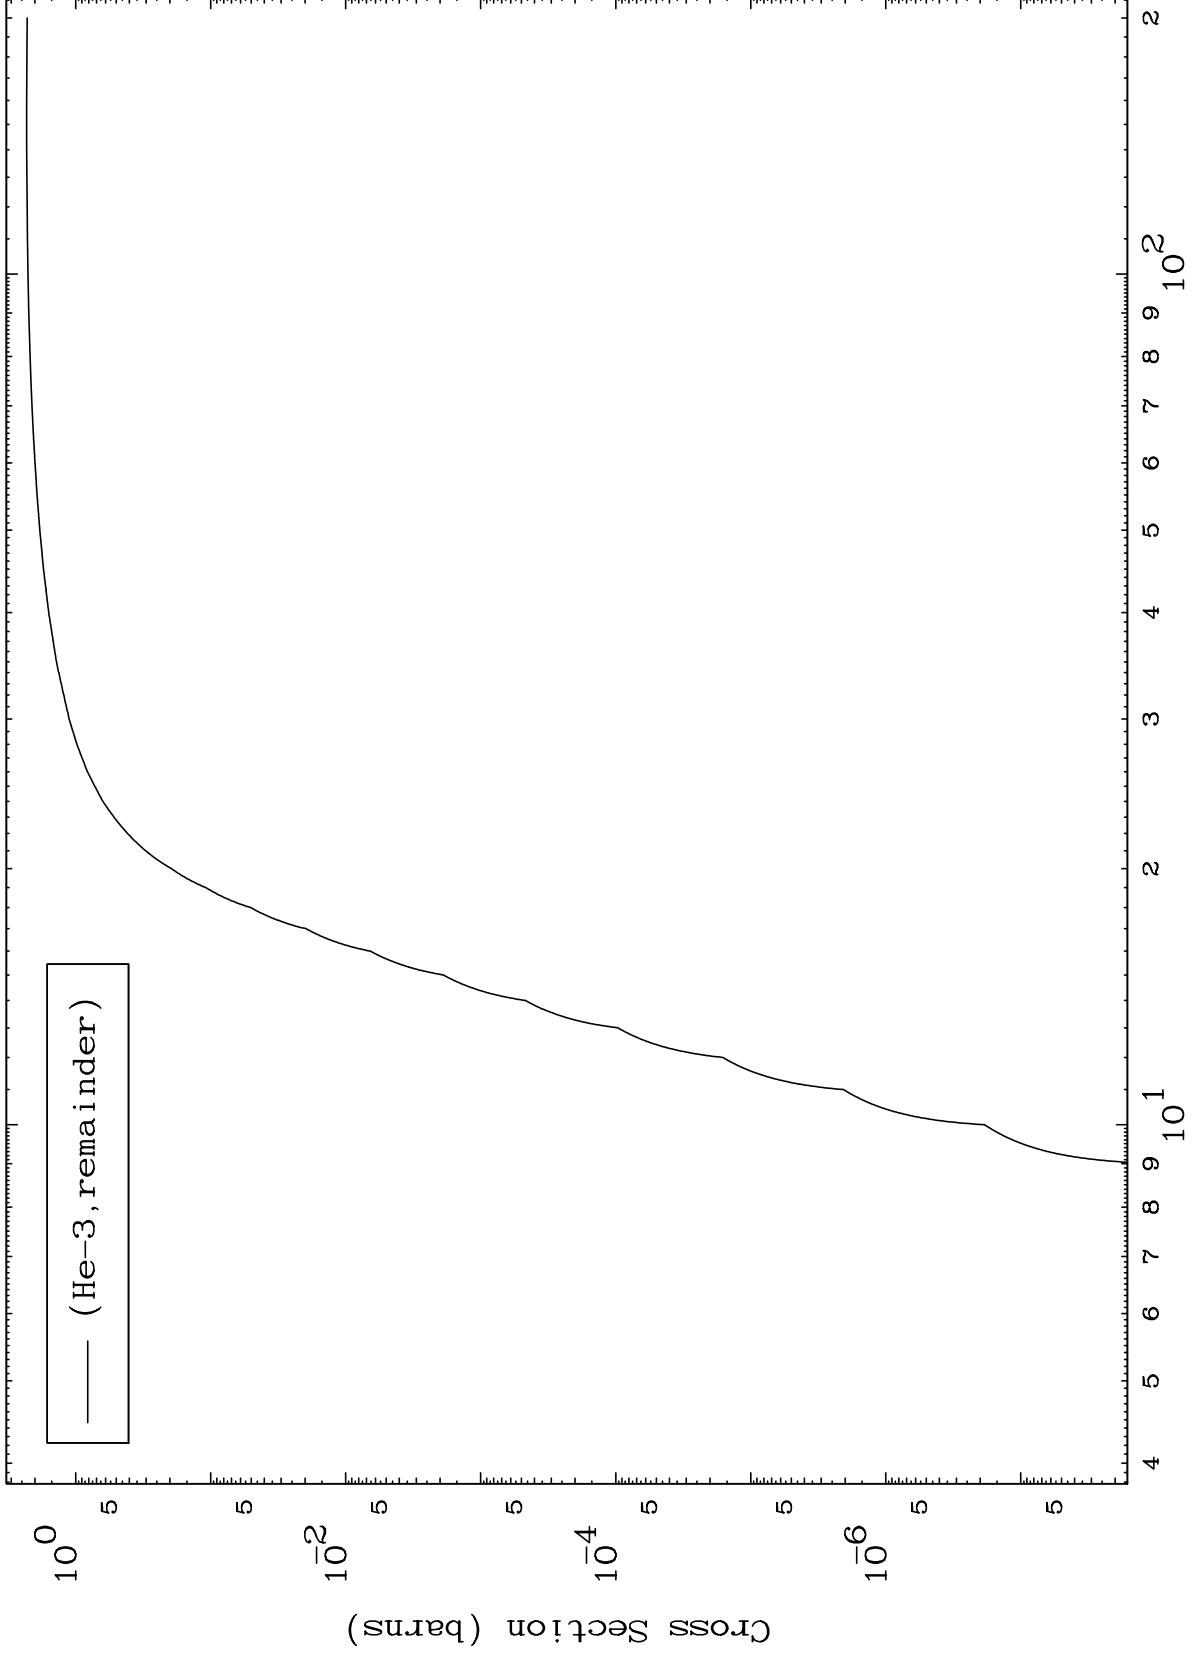

Press Mouse Button to Start

MAT 7135

He-3 Major

71-Lu-178

0 Kelvin Cross Sections

1

Incident Energy (MeV)

71-Lu-178