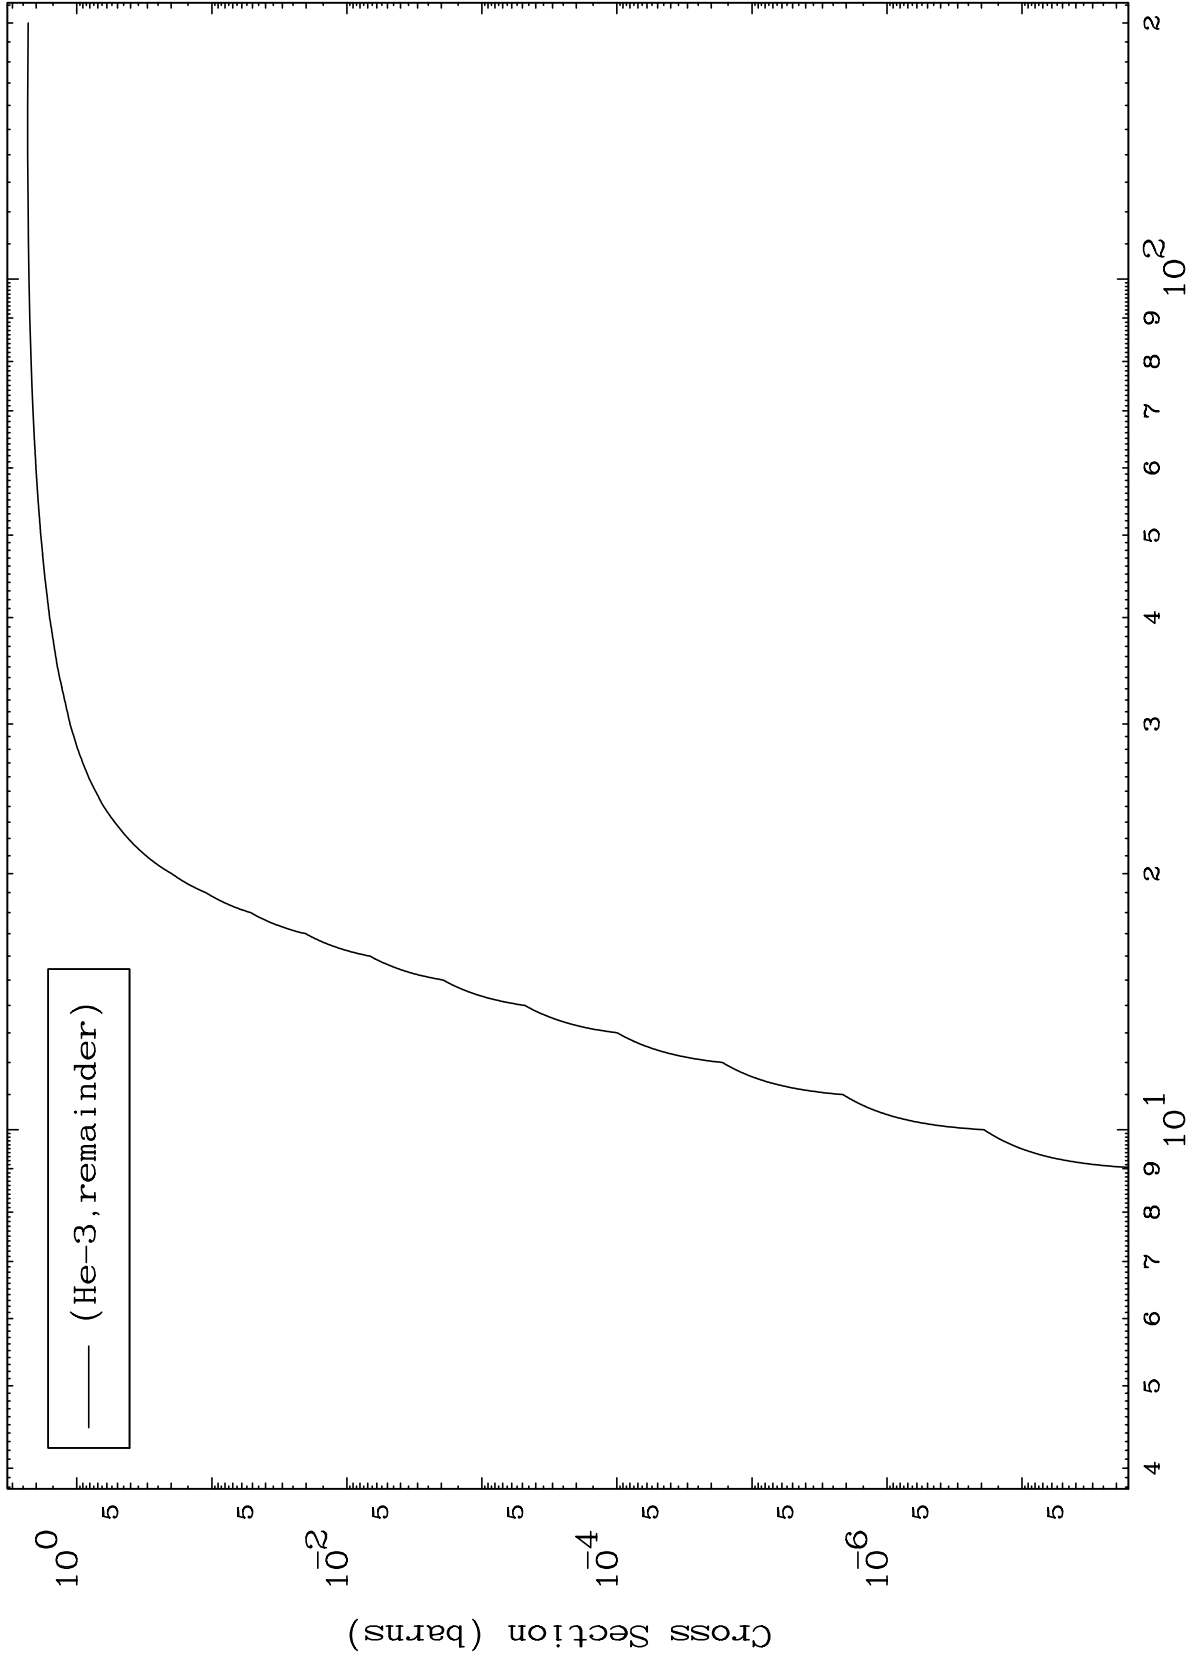

Press Mouse Button to Start

MAT 7137

He-3 Major

71-Lu-179

0 Kelvin Cross Sections

1

Incident Energy (MeV)

71-Lu-179