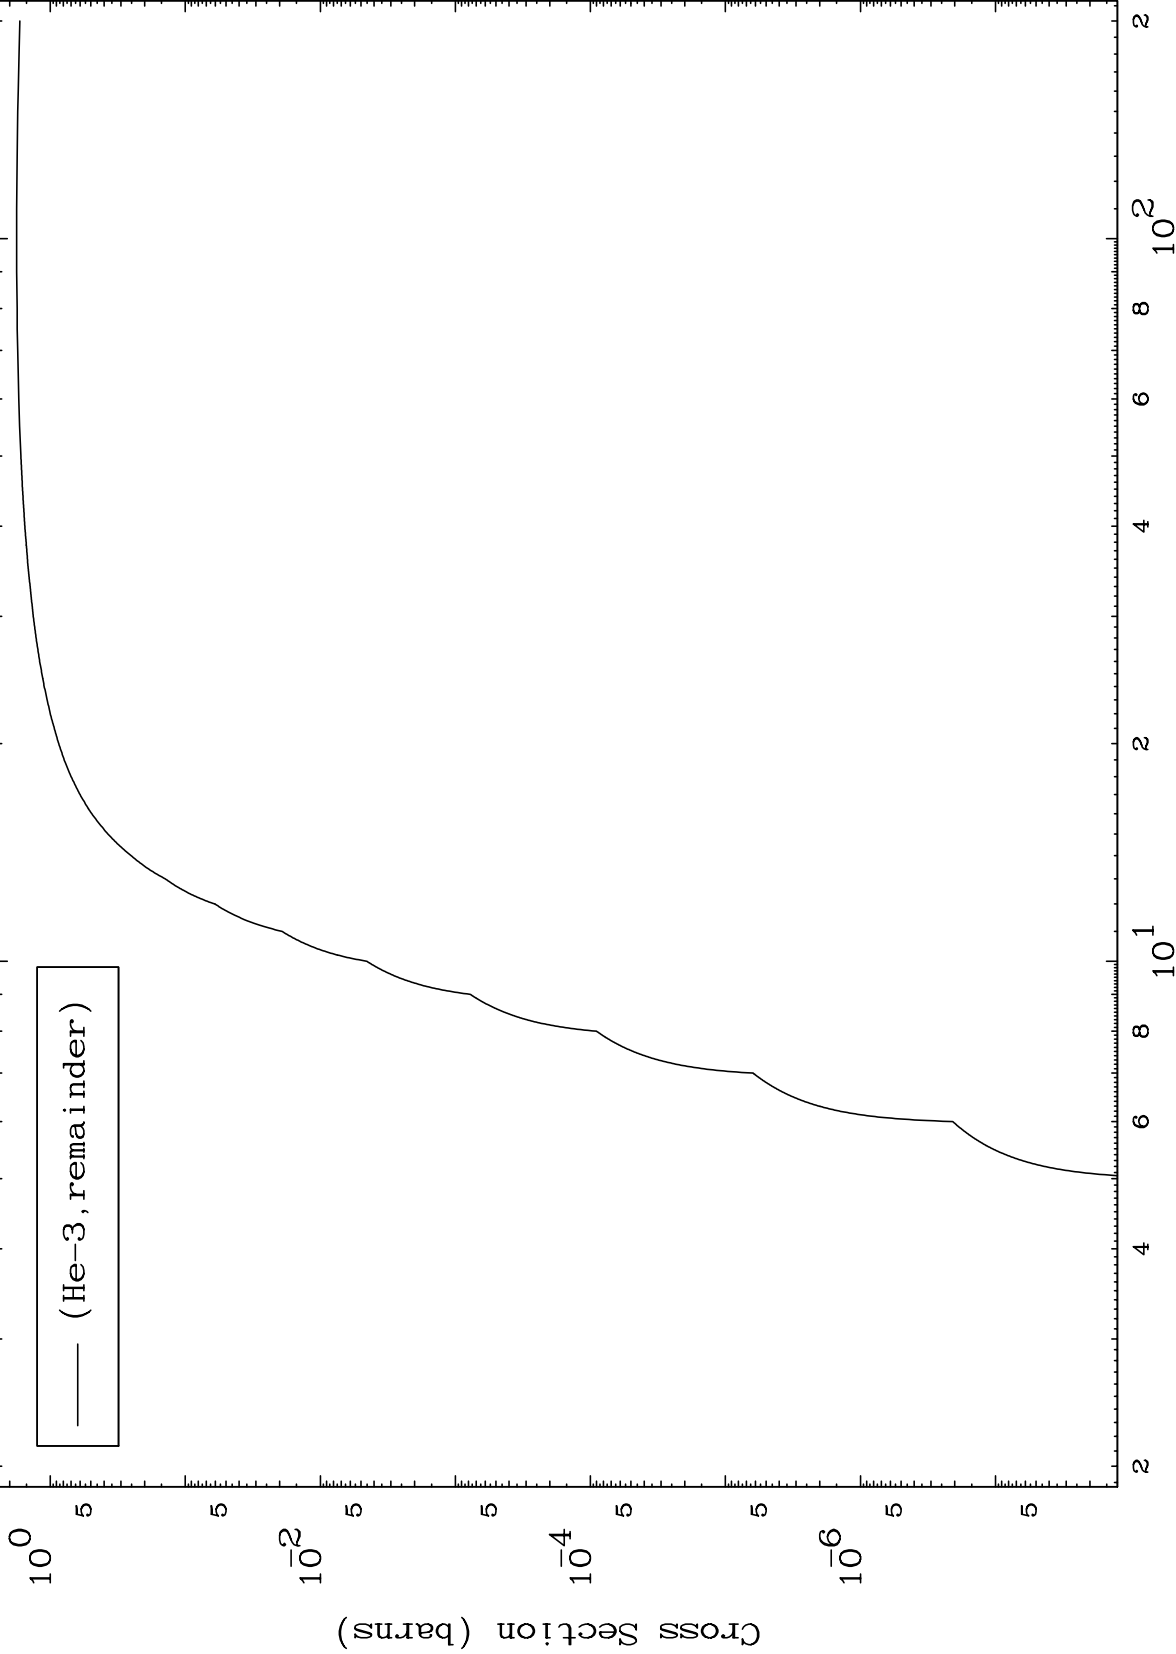

Press Mouse Button to Start

MAT 4243

He-3 Major

42-Mo-98

0 Kelvin Cross Sections

1

Incident Energy (MeV)

42-Mo-98