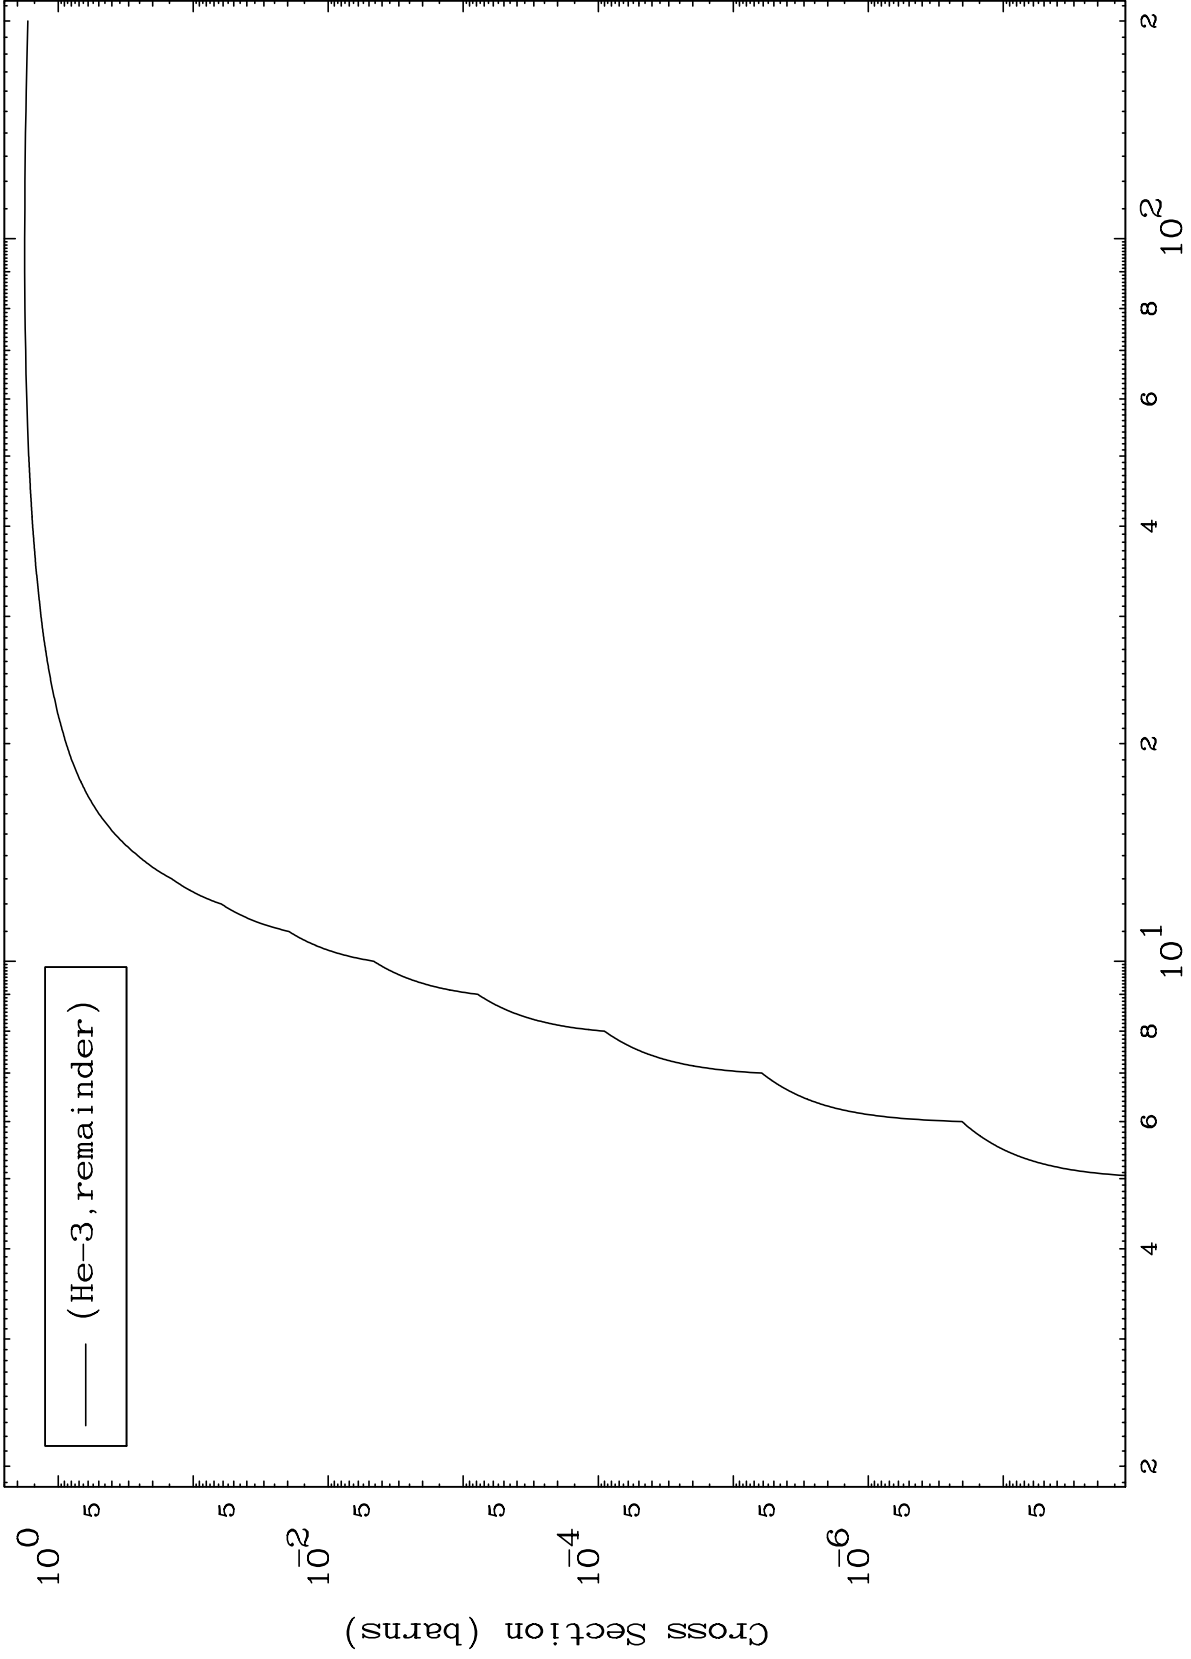

Press Mouse Button to Start

MAT 4246

He-3 Major

42-Mo-99

0 Kelvin Cross Sections

1

Incident Energy (MeV)

42-Mo-99