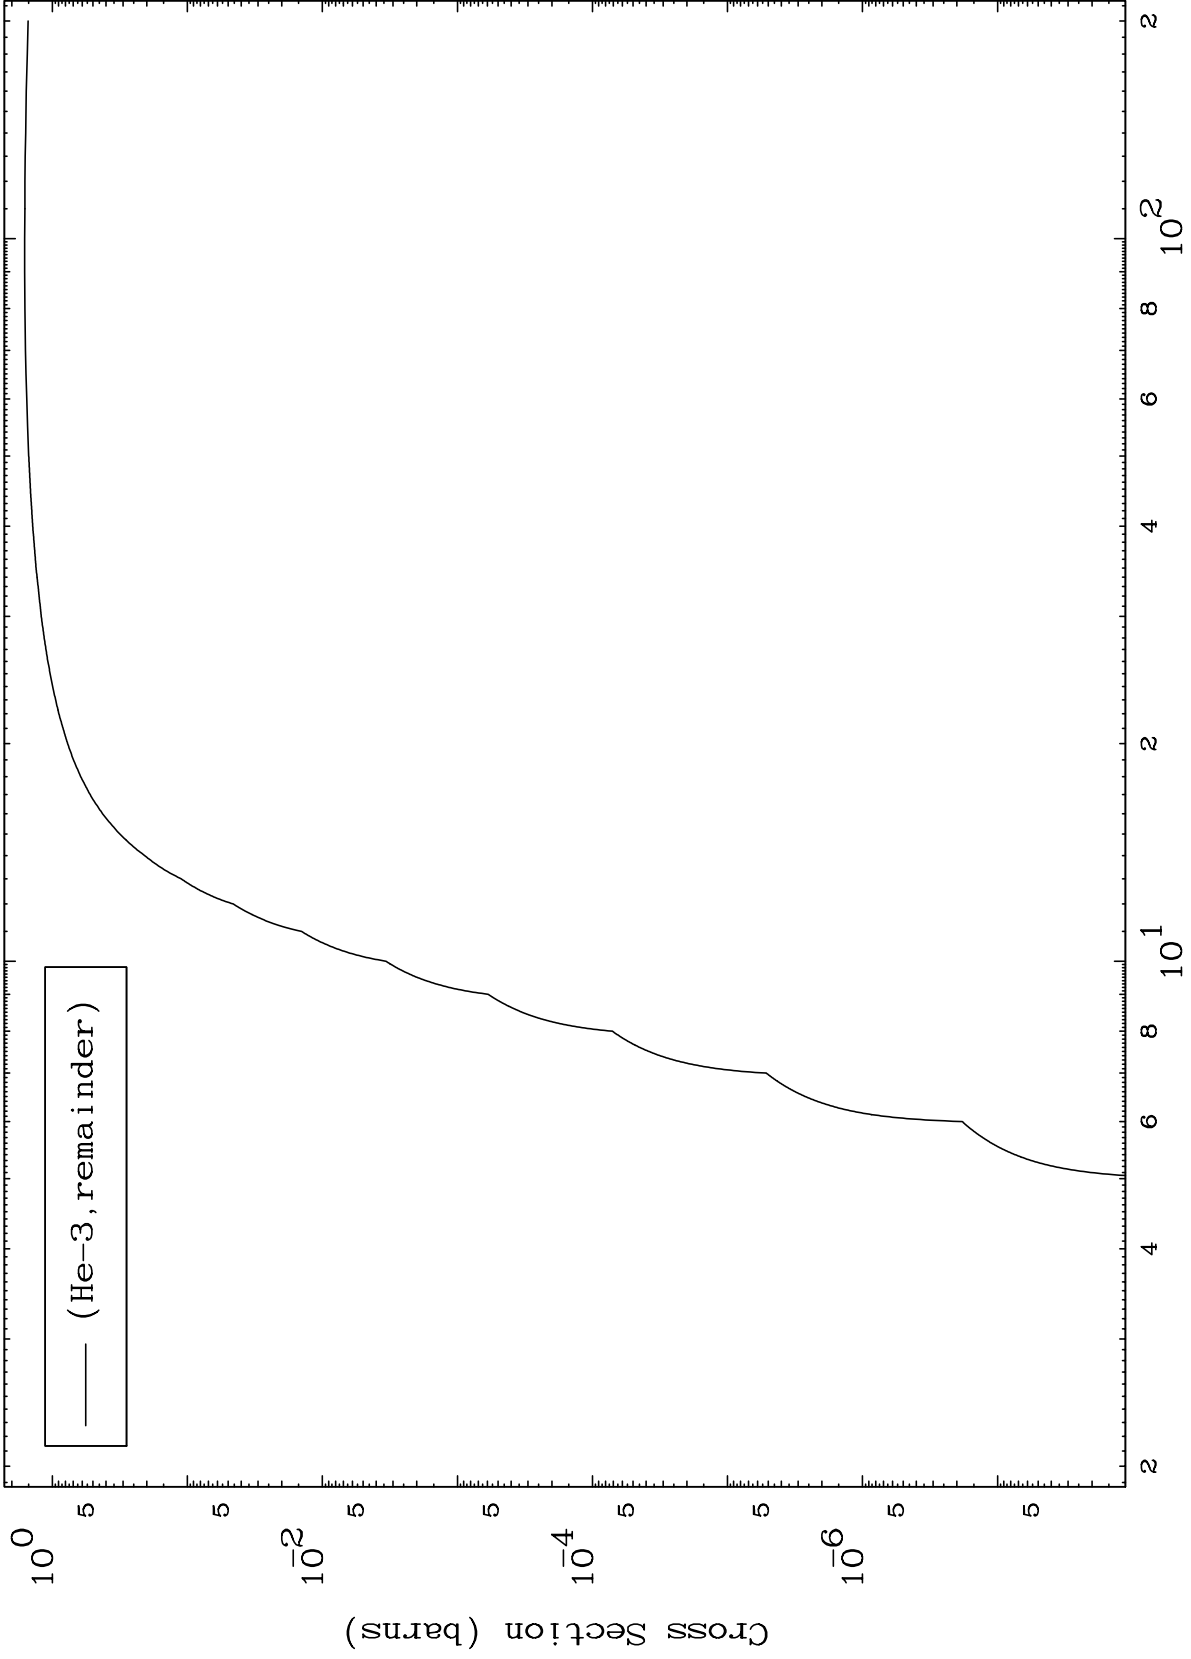

Press Mouse Button to Start

MAT 4095

He-3 Major

41-Nb-83

0 Kelvin Cross Sections

1

Incident Energy (MeV)

41-Nb-83