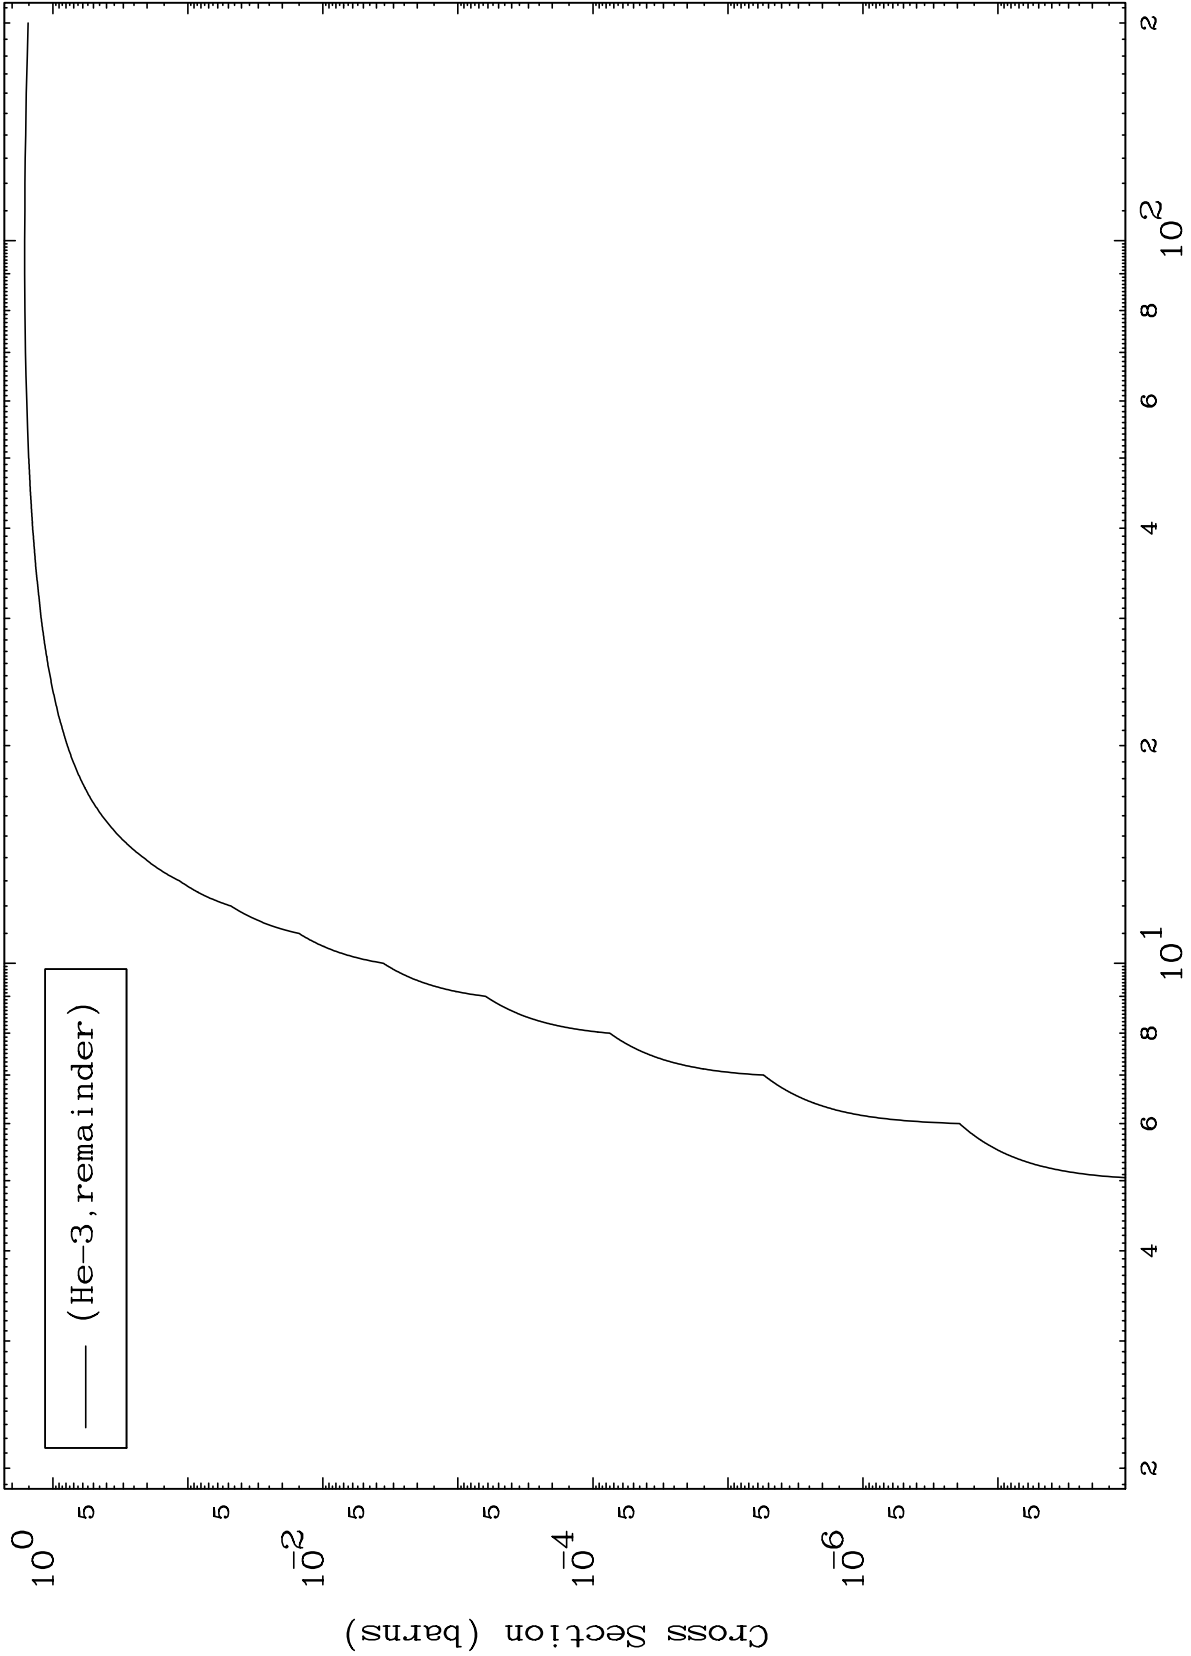

Press Mouse Button to Start

MAT 4098

He-3 Major

41-Nb-84

0 Kelvin Cross Sections

1

Incident Energy (MeV)

41-Nb-84