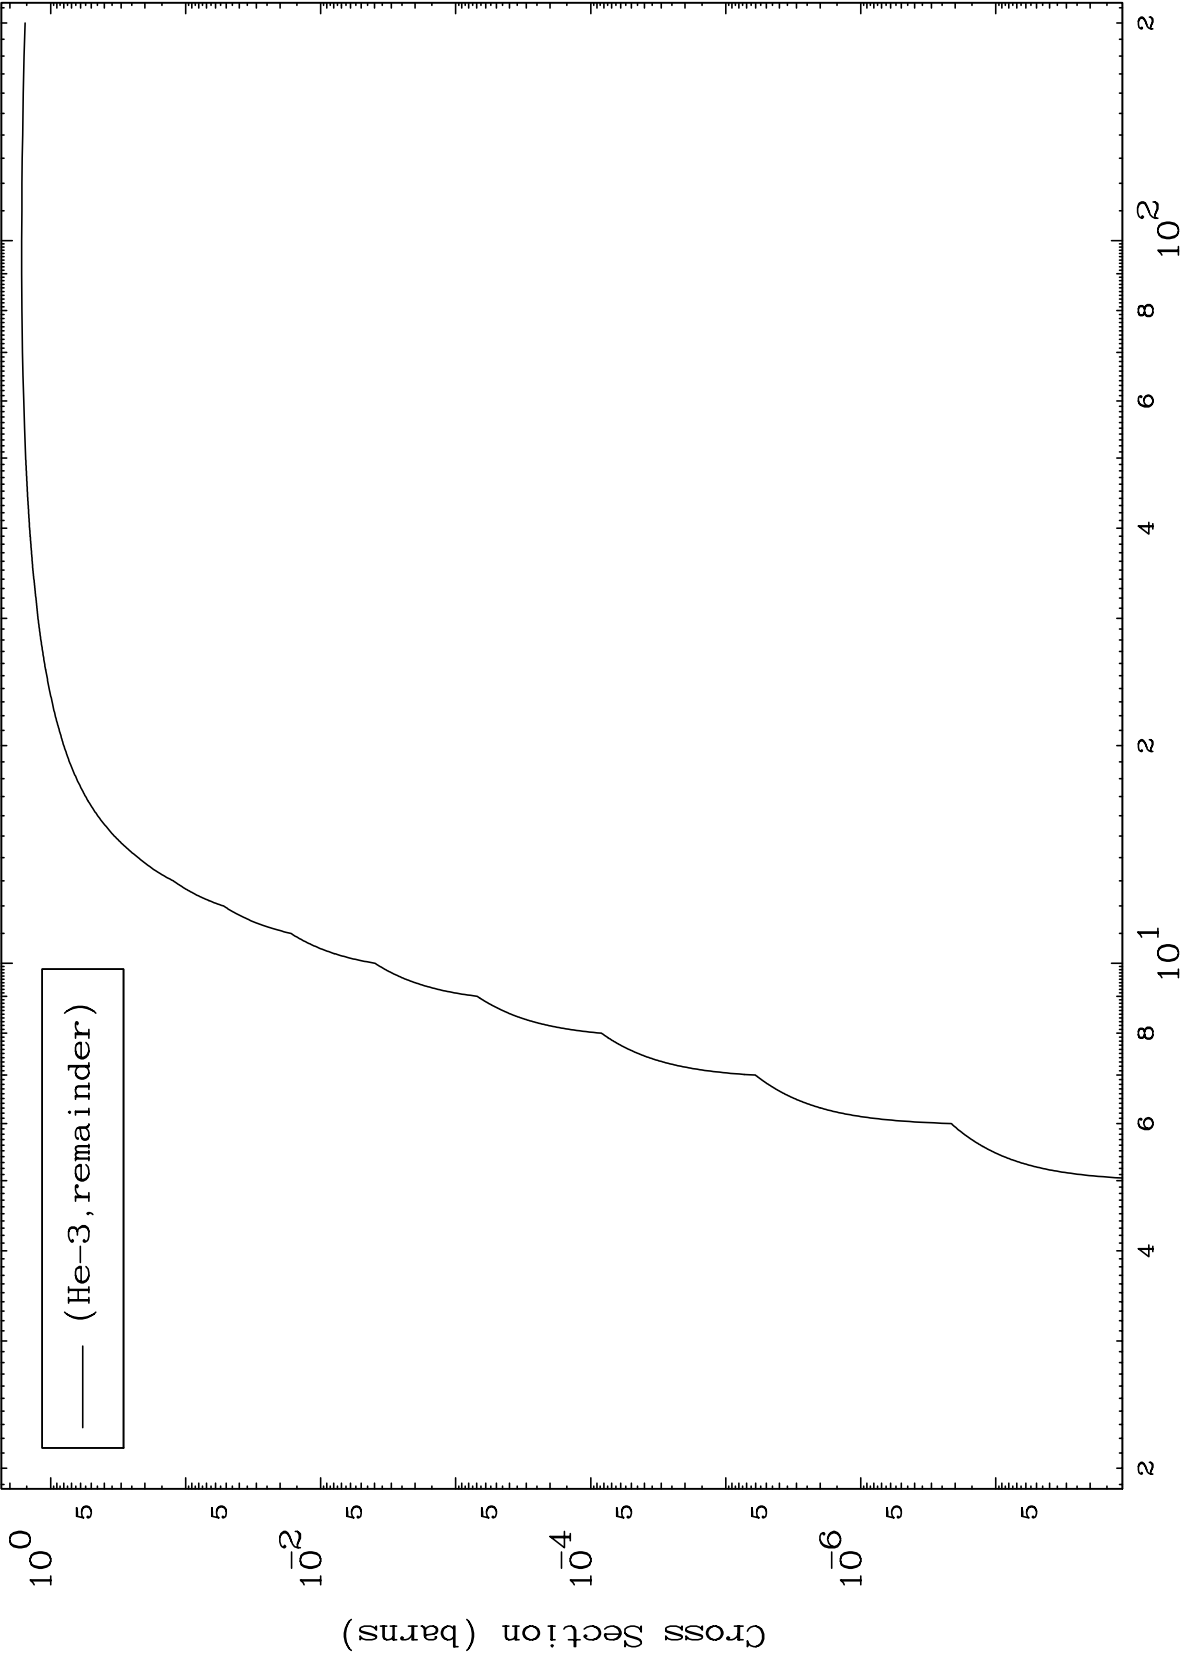

Press Mouse Button to Start

MAT 4105

He-3 Major

41-Nb-86

0 Kelvin Cross Sections

1

Incident Energy (MeV)

41-Nb-86