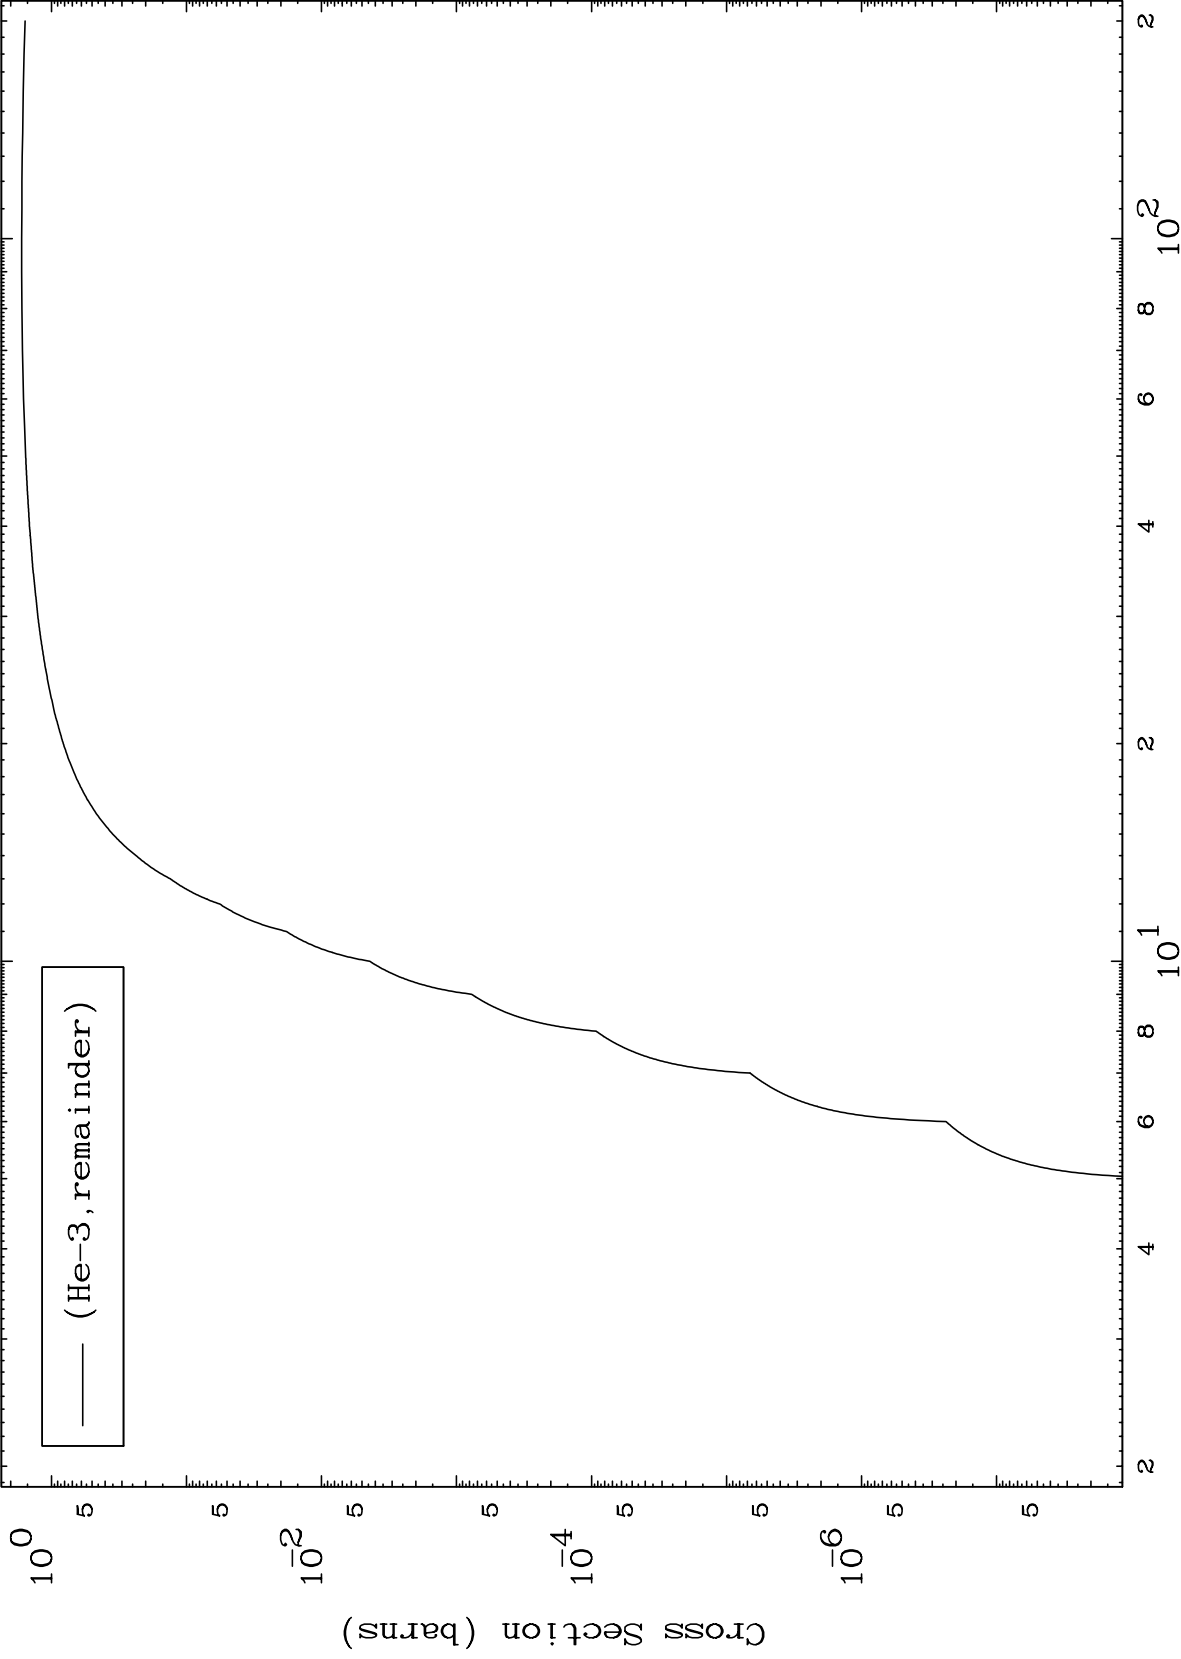

Press Mouse Button to Start

MAT 4110

He-3 Major

41-Nb-88

0 Kelvin Cross Sections

1

Incident Energy (MeV)

41-Nb-88