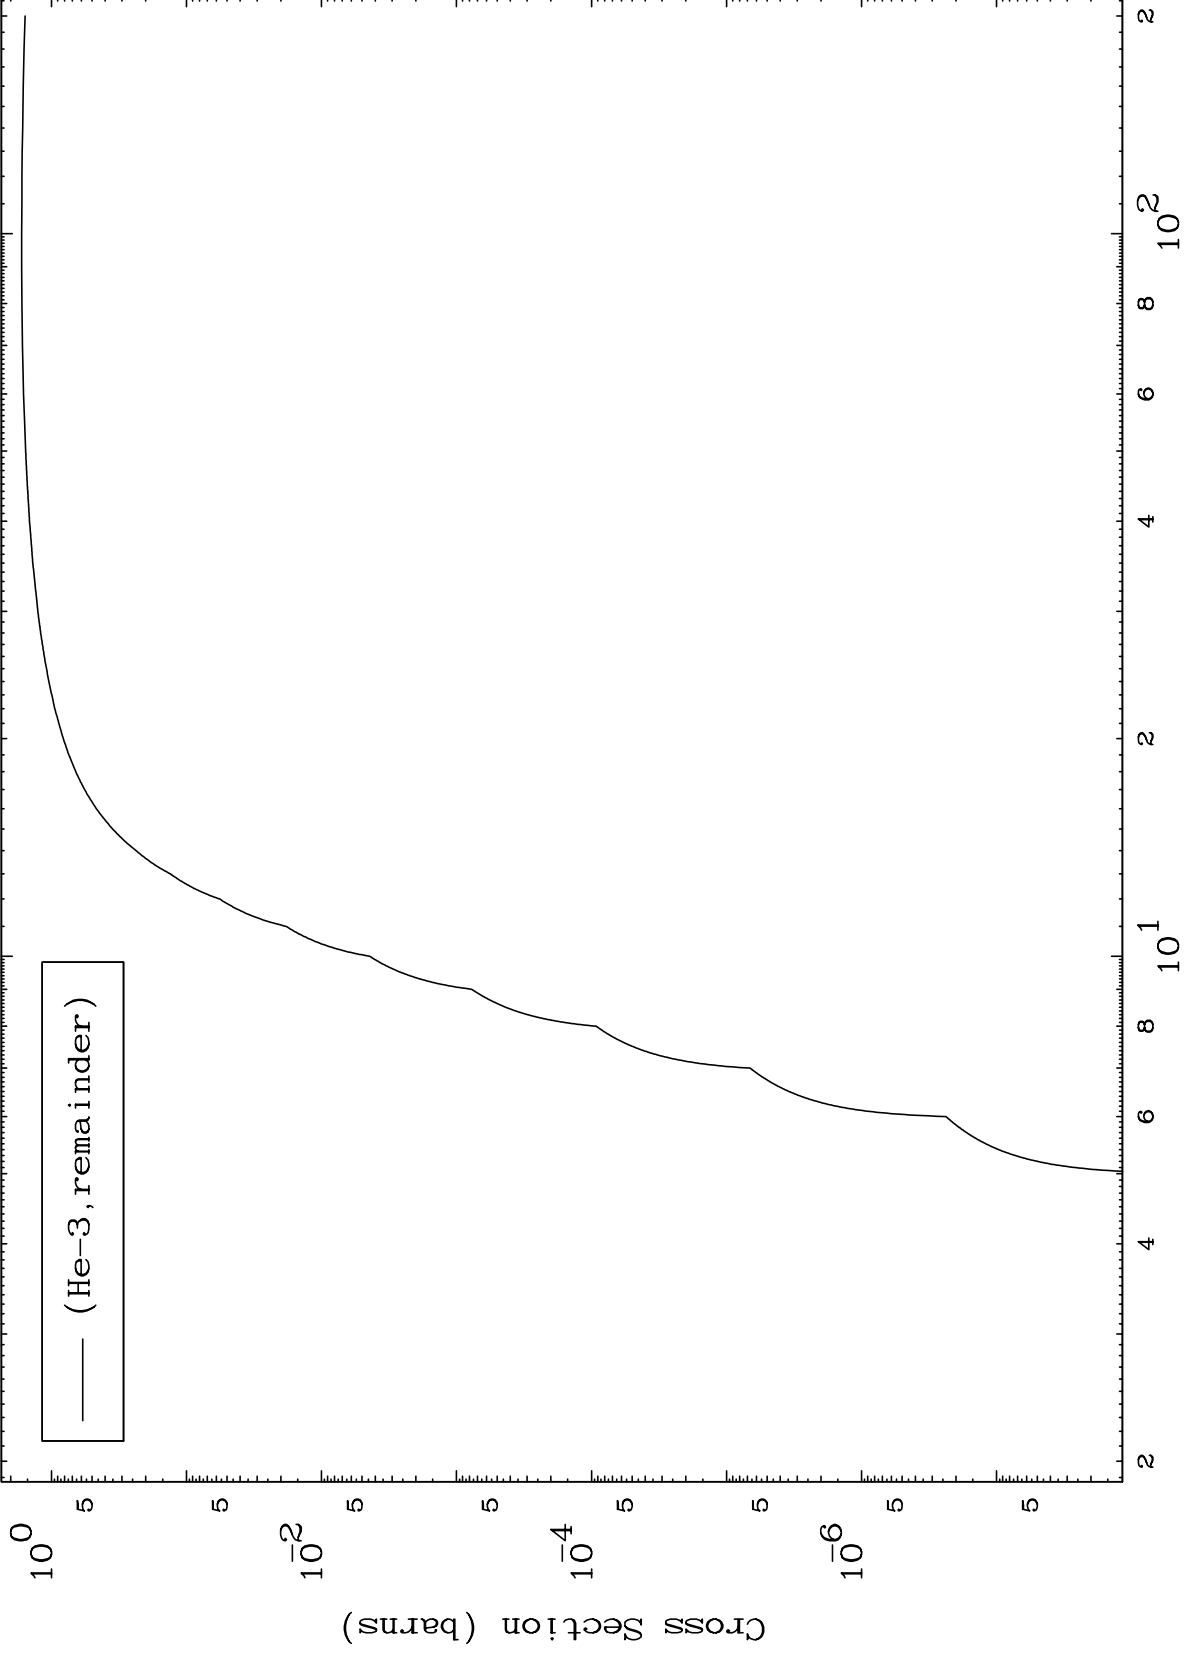

Press Mouse Button to Start

MAT 4111

He-3 Major

41-Nb-88

0 Kelvin Cross Sections

1

Incident Energy (MeV)

41-Nb-88