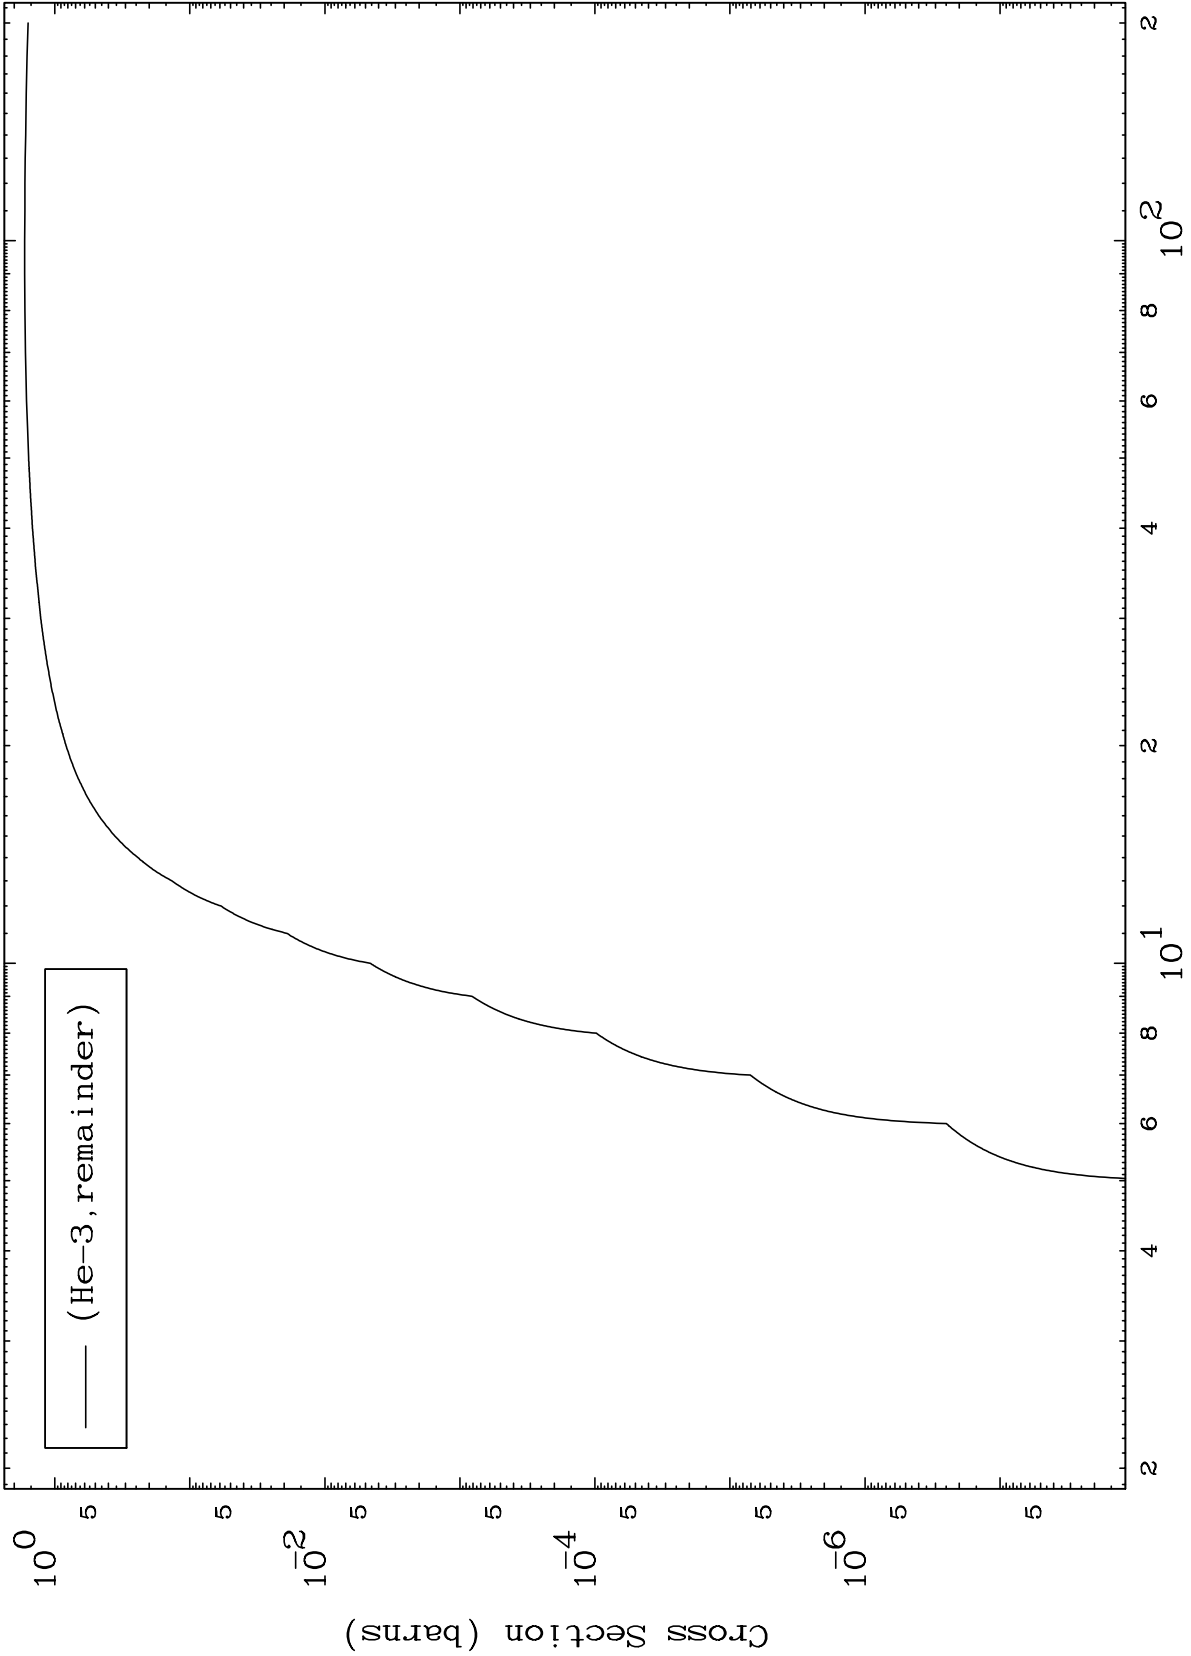

Press Mouse Button to Start

MAT 4114

He-3 Major

41-Nb-89

0 Kelvin Cross Sections

1

Incident Energy (MeV)

41-Nb-89