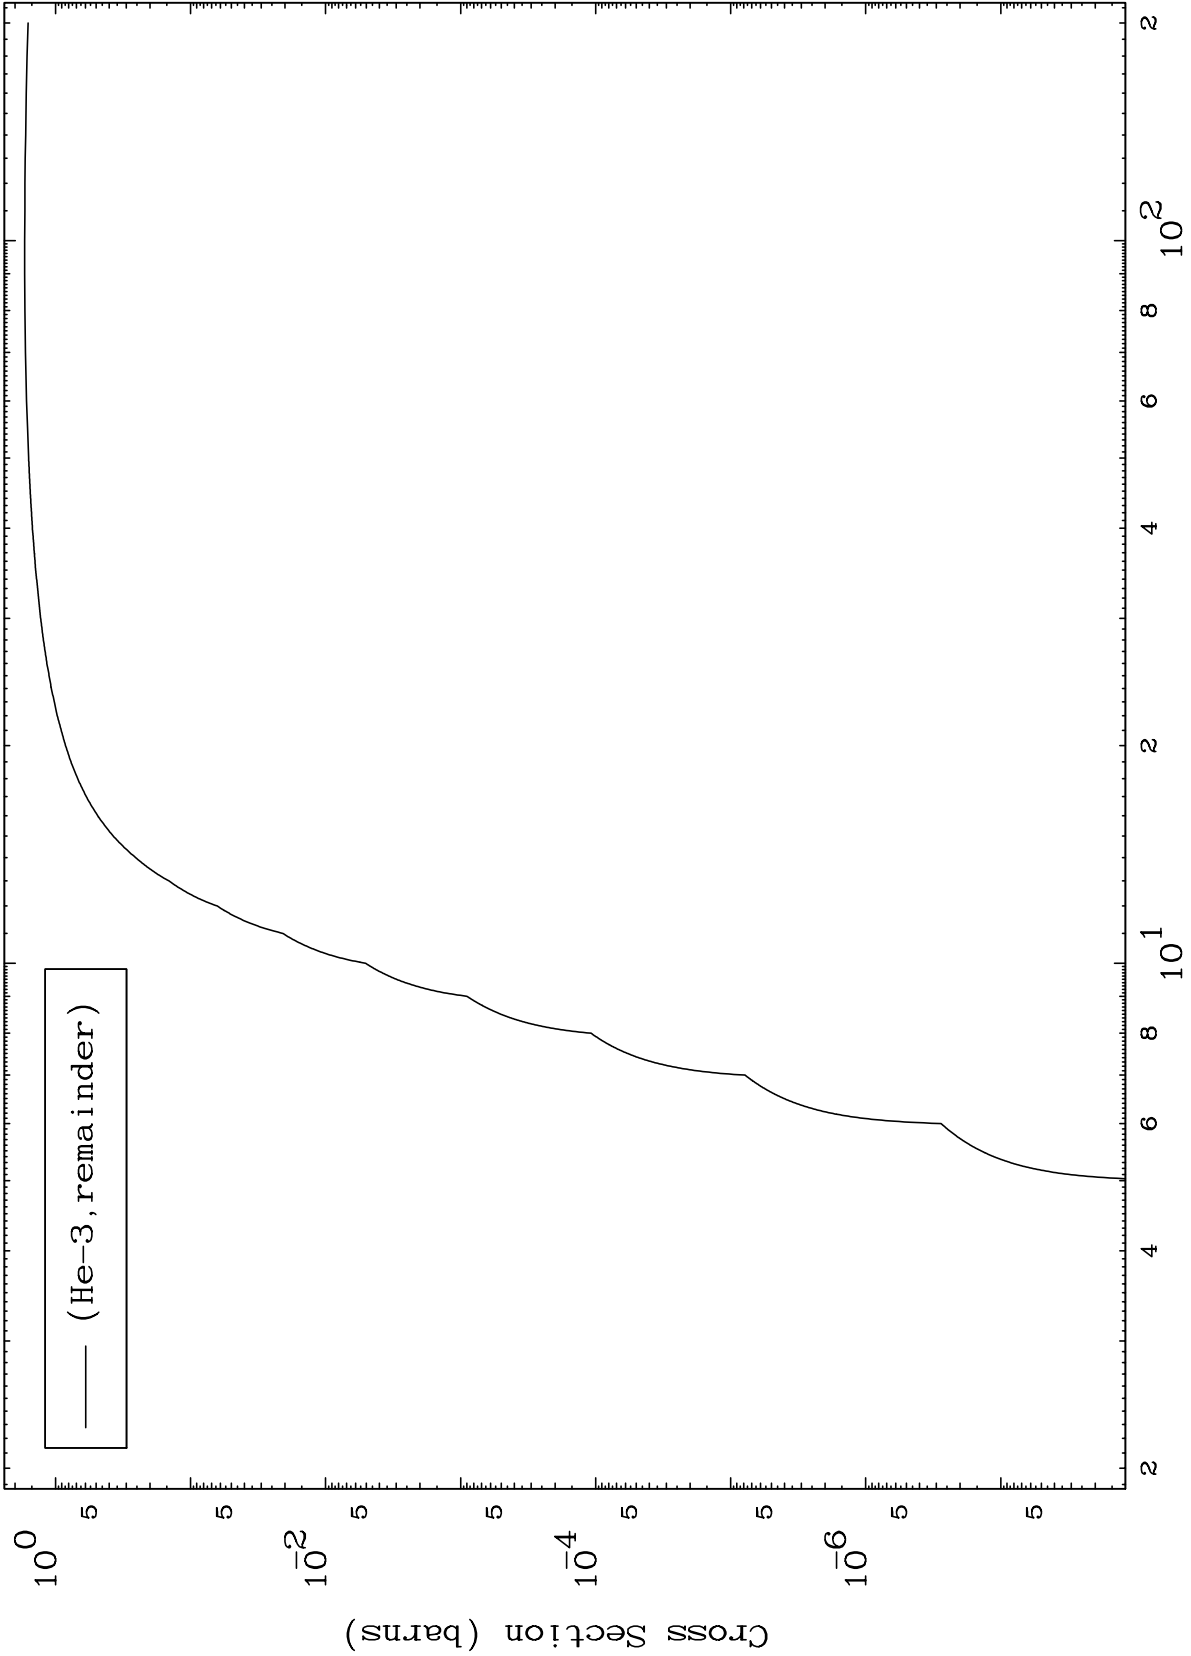

Press Mouse Button to Start

MAT 4120

He-3 Major

41-Nb-91

0 Kelvin Cross Sections

1

Incident Energy (MeV)

41-Nb-91