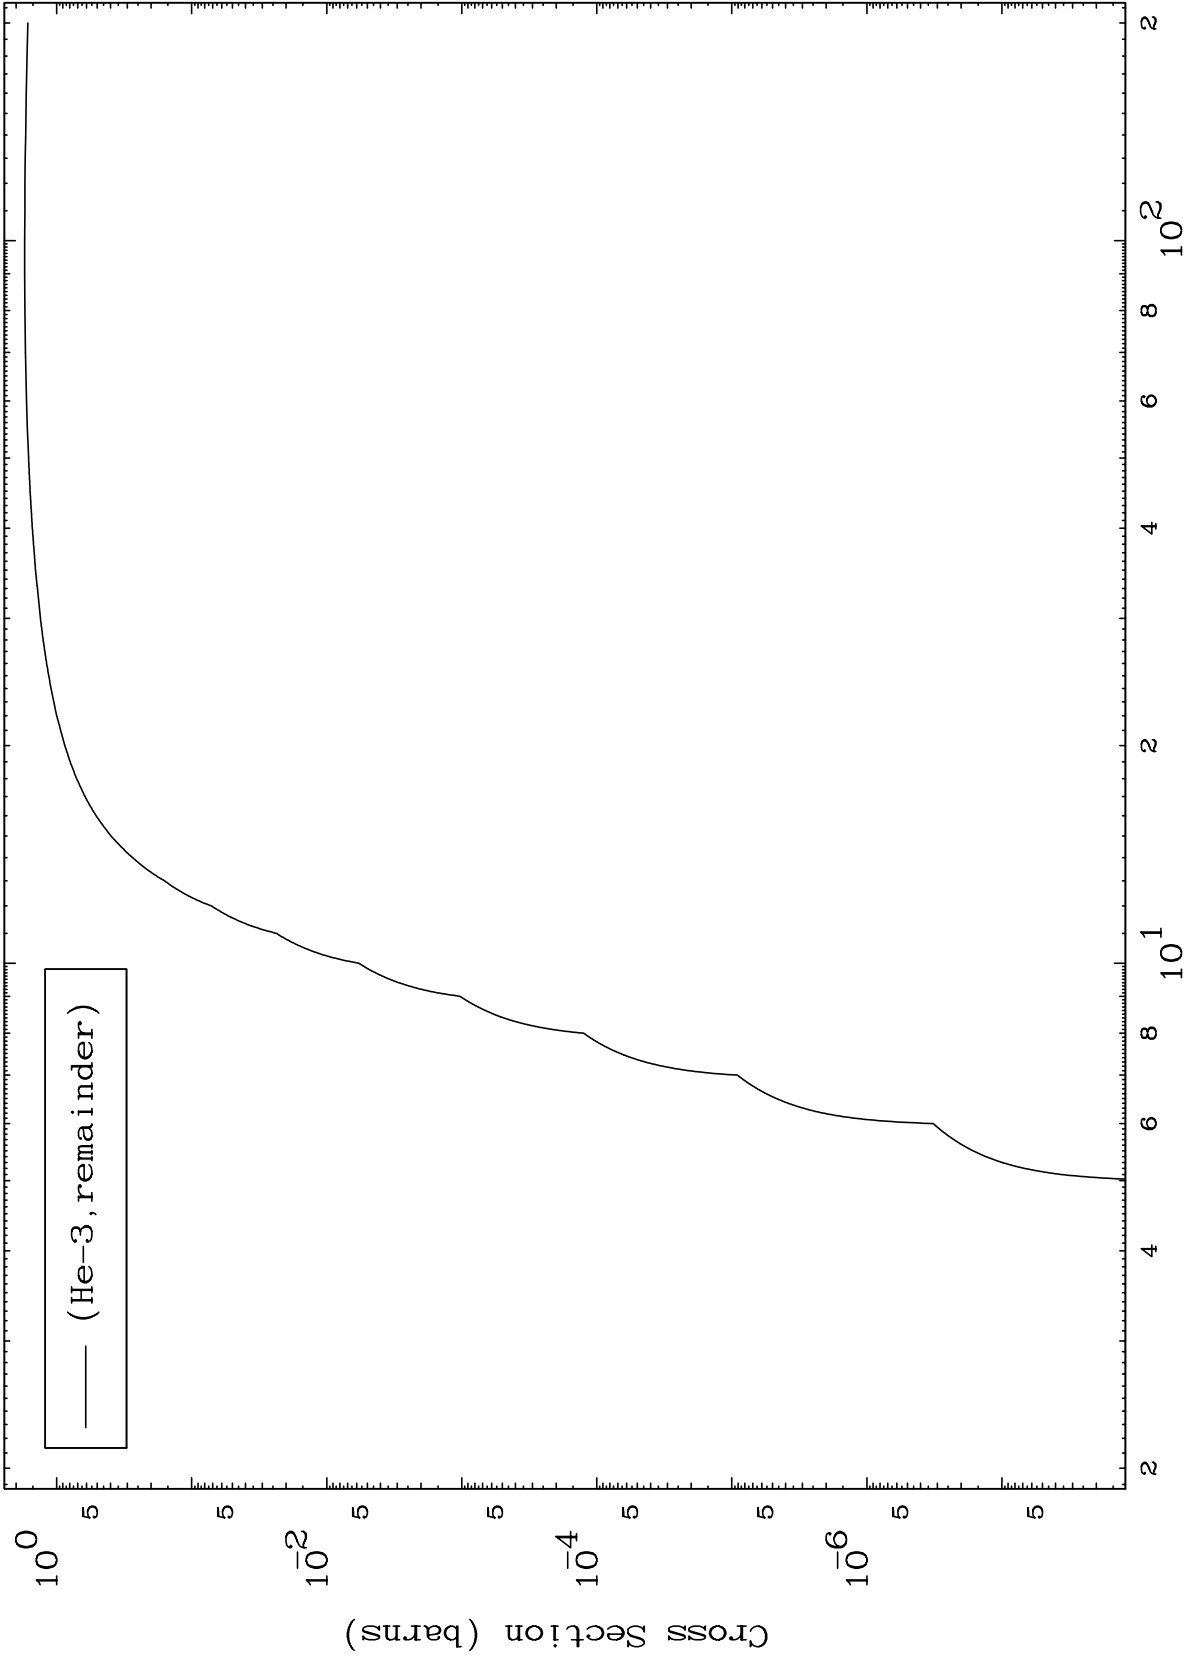

Press Mouse Button to Start

MAT 4128

He-3 Major

41-Nb-94

0 Kelvin Cross Sections

1

Incident Energy (MeV)

41-Nb-94