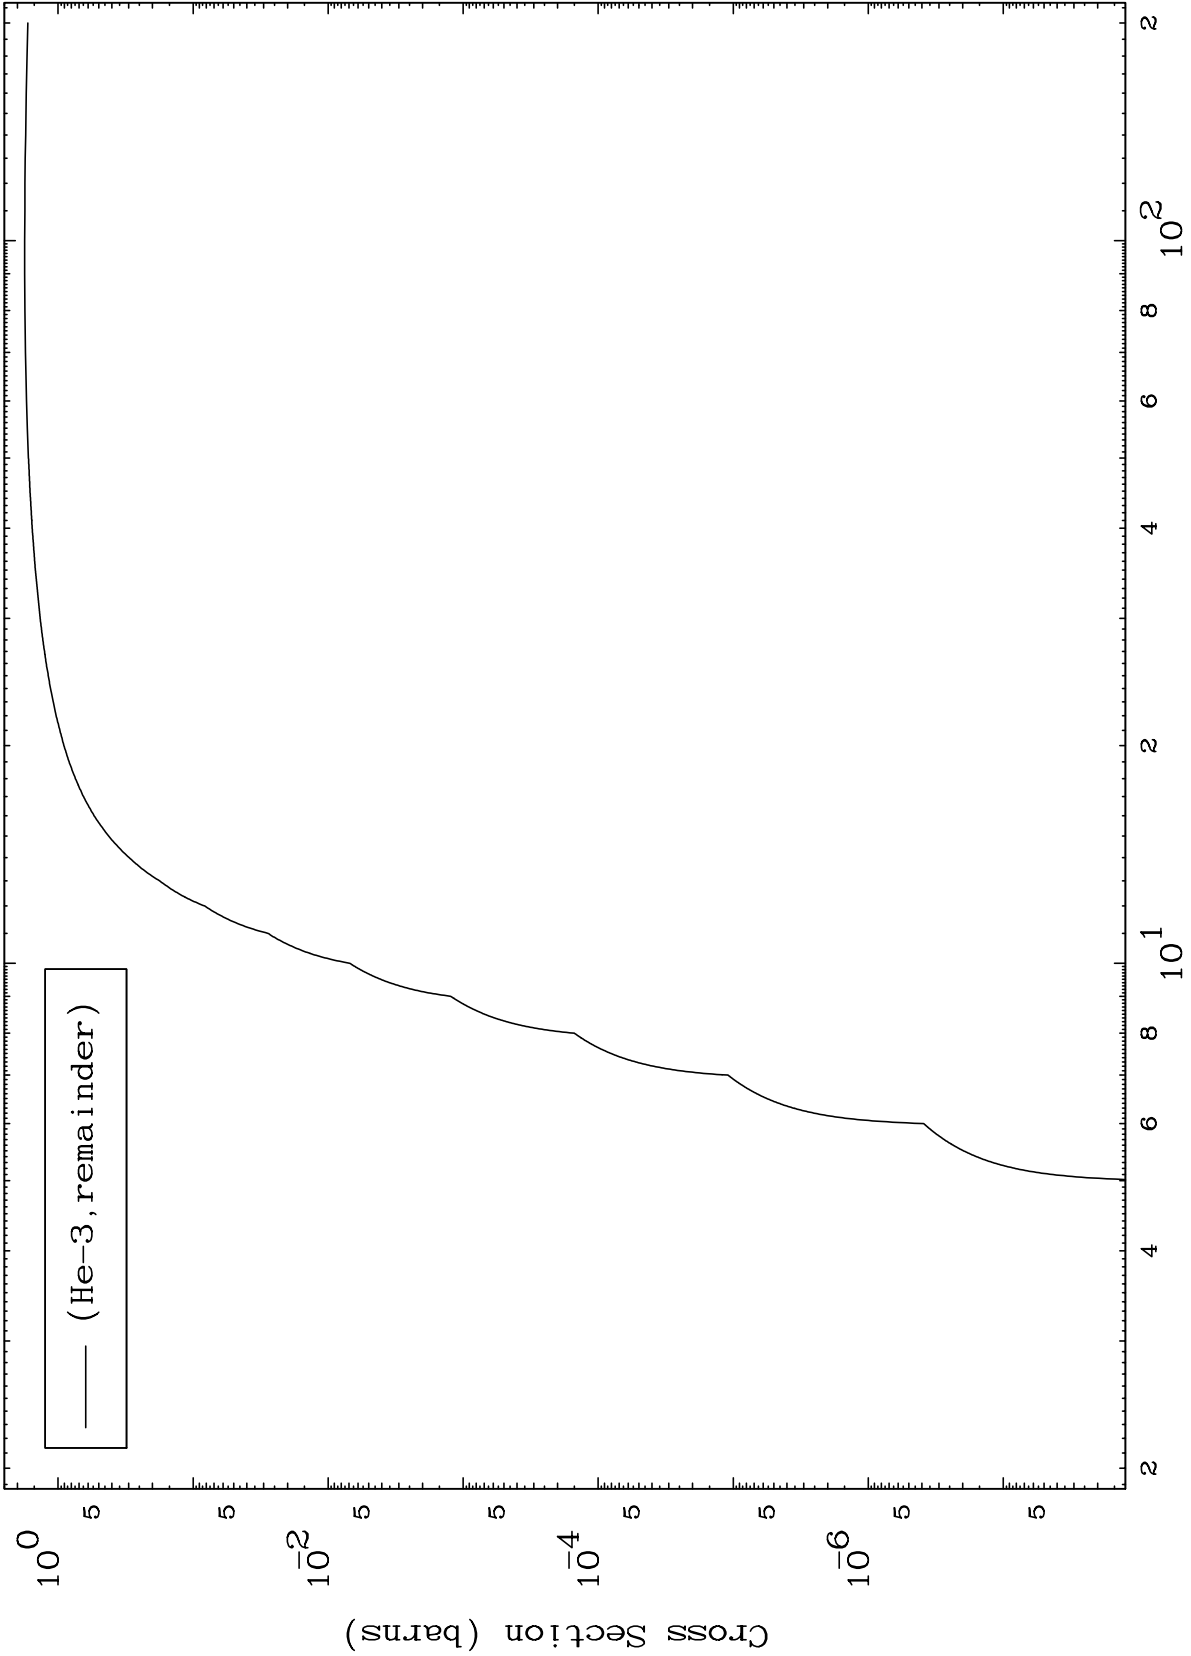

Press Mouse Button to Start

MAT 4140

He-3 Major

41-Nb-98

0 Kelvin Cross Sections

1

Incident Energy (MeV)

41-Nb-98