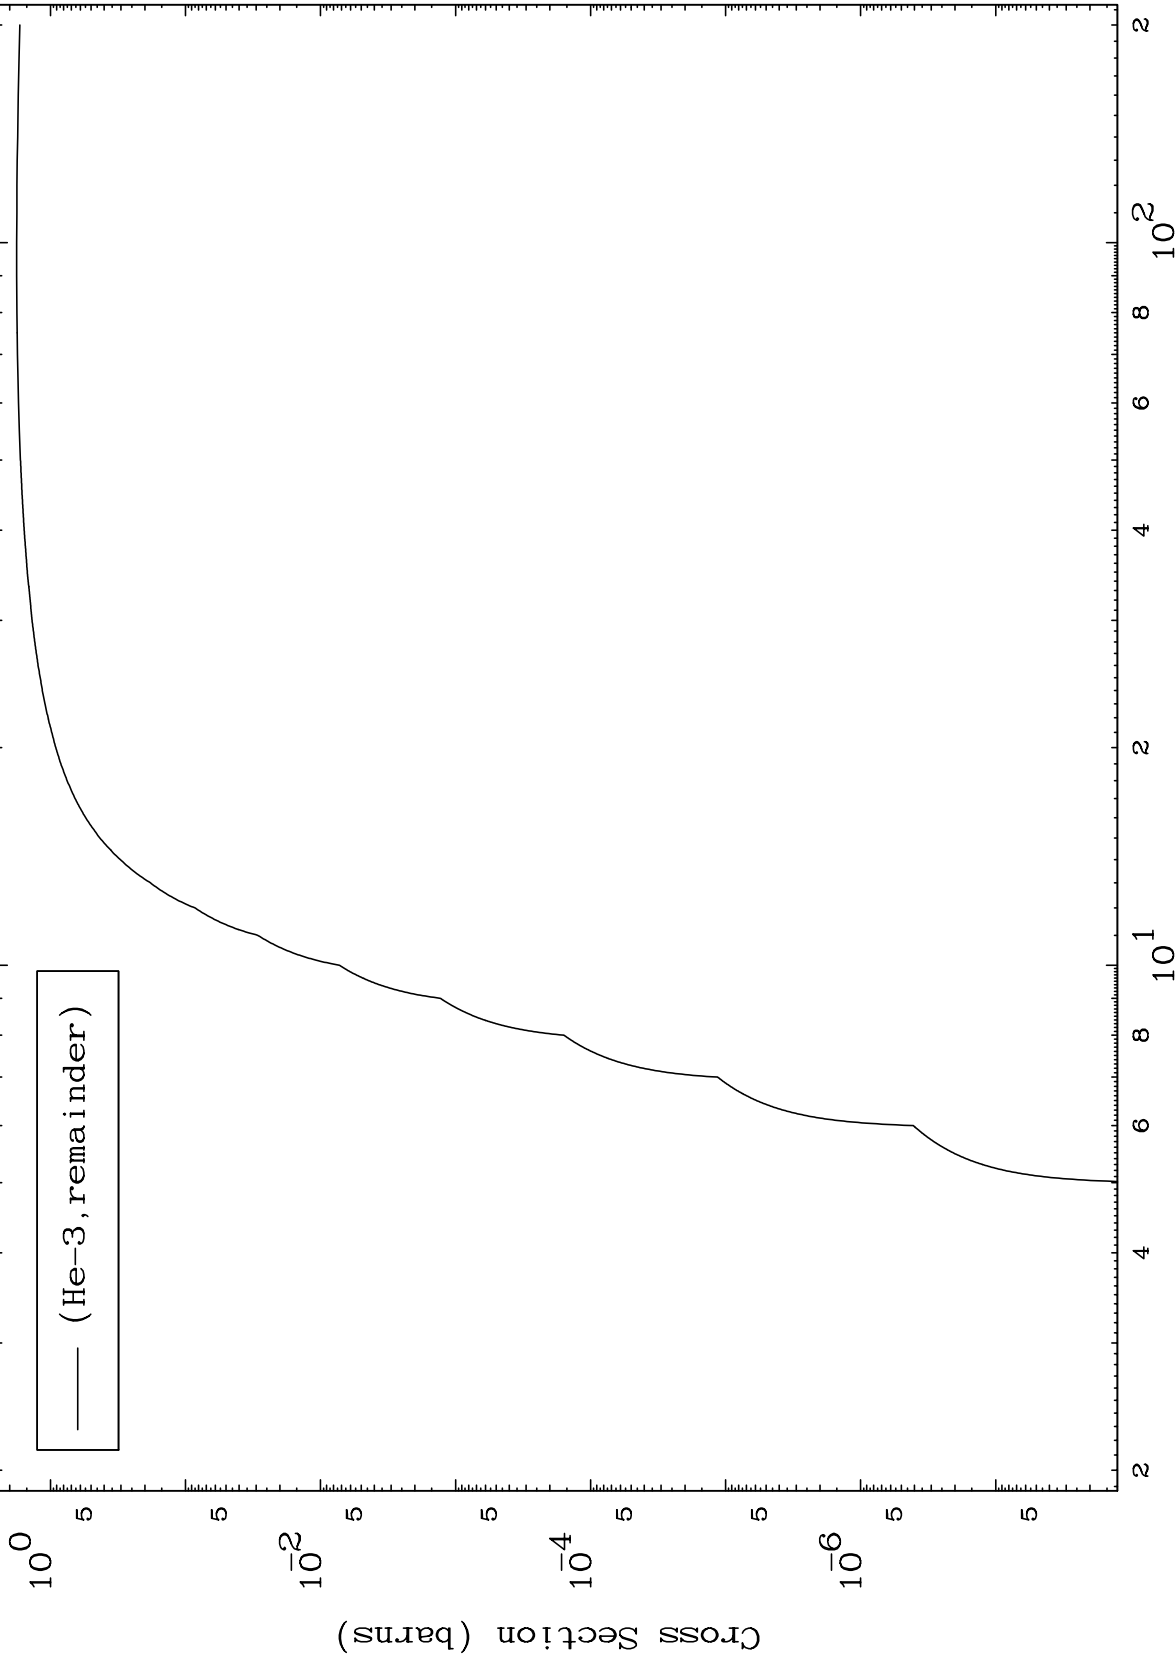

Press Mouse Button to Start

MAT 4144

He-3 Major

41-Nb-99

0 Kelvin Cross Sections

1

Incident Energy (MeV)

41-Nb-99