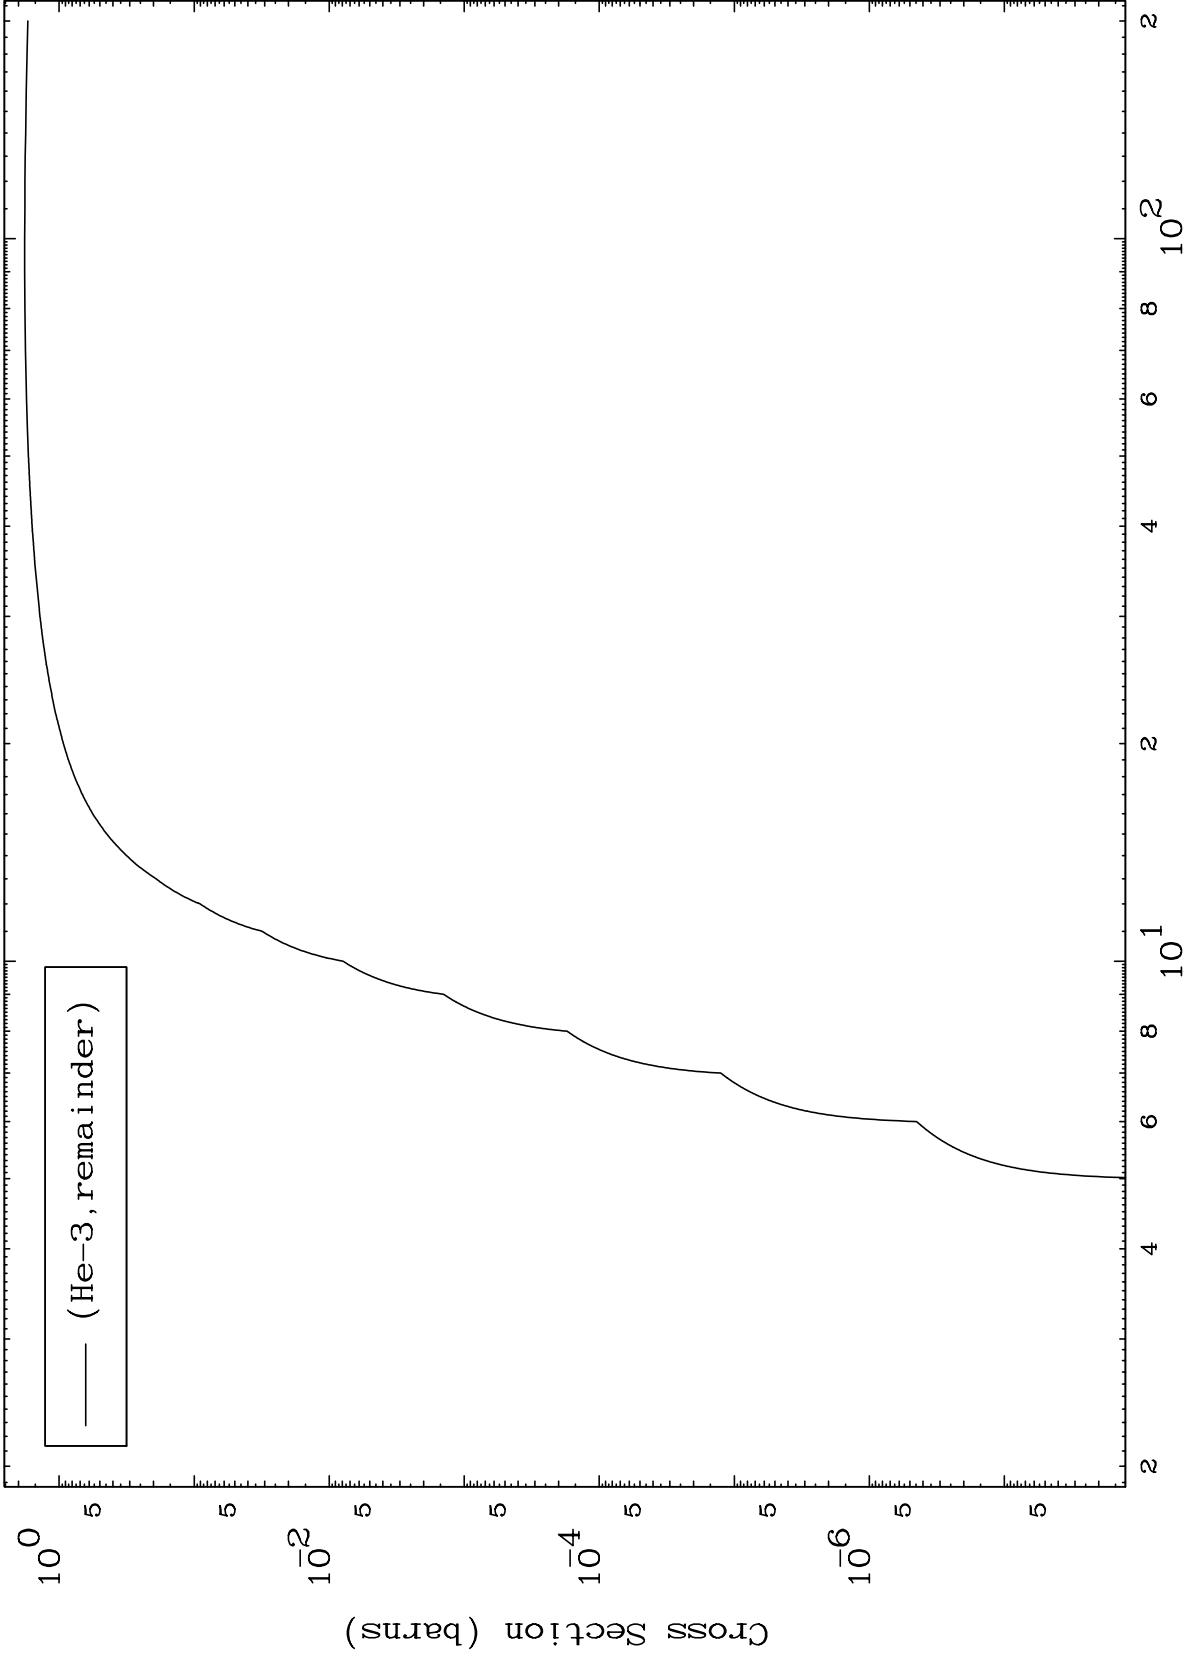

Press Mouse Button to Start

MAT 4149

He-3 Major

41-Nb-101

0 Kelvin Cross Sections

1

Incident Energy (MeV)

41-Nb-101