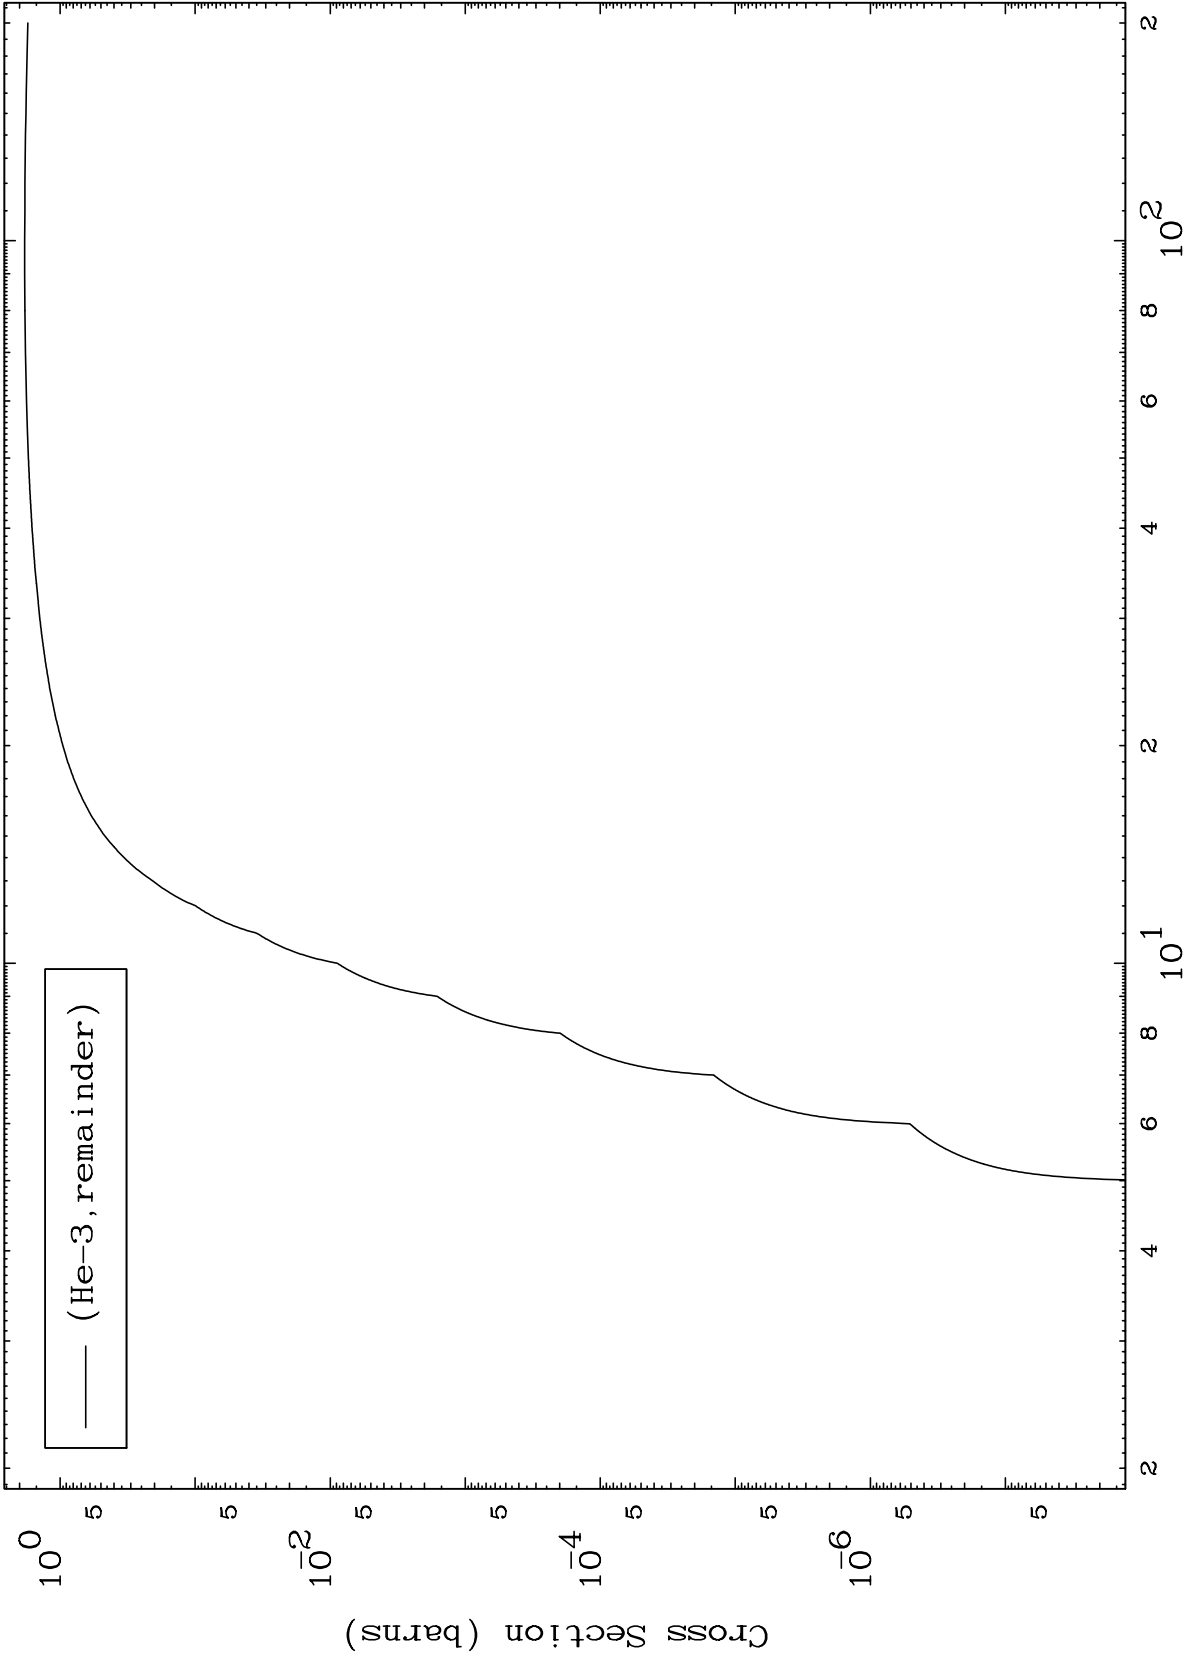

Press Mouse Button to Start

MAT 4158

He-3 Major

41-Nb-104

0 Kelvin Cross Sections

1

Incident Energy (MeV)

41-Nb-104