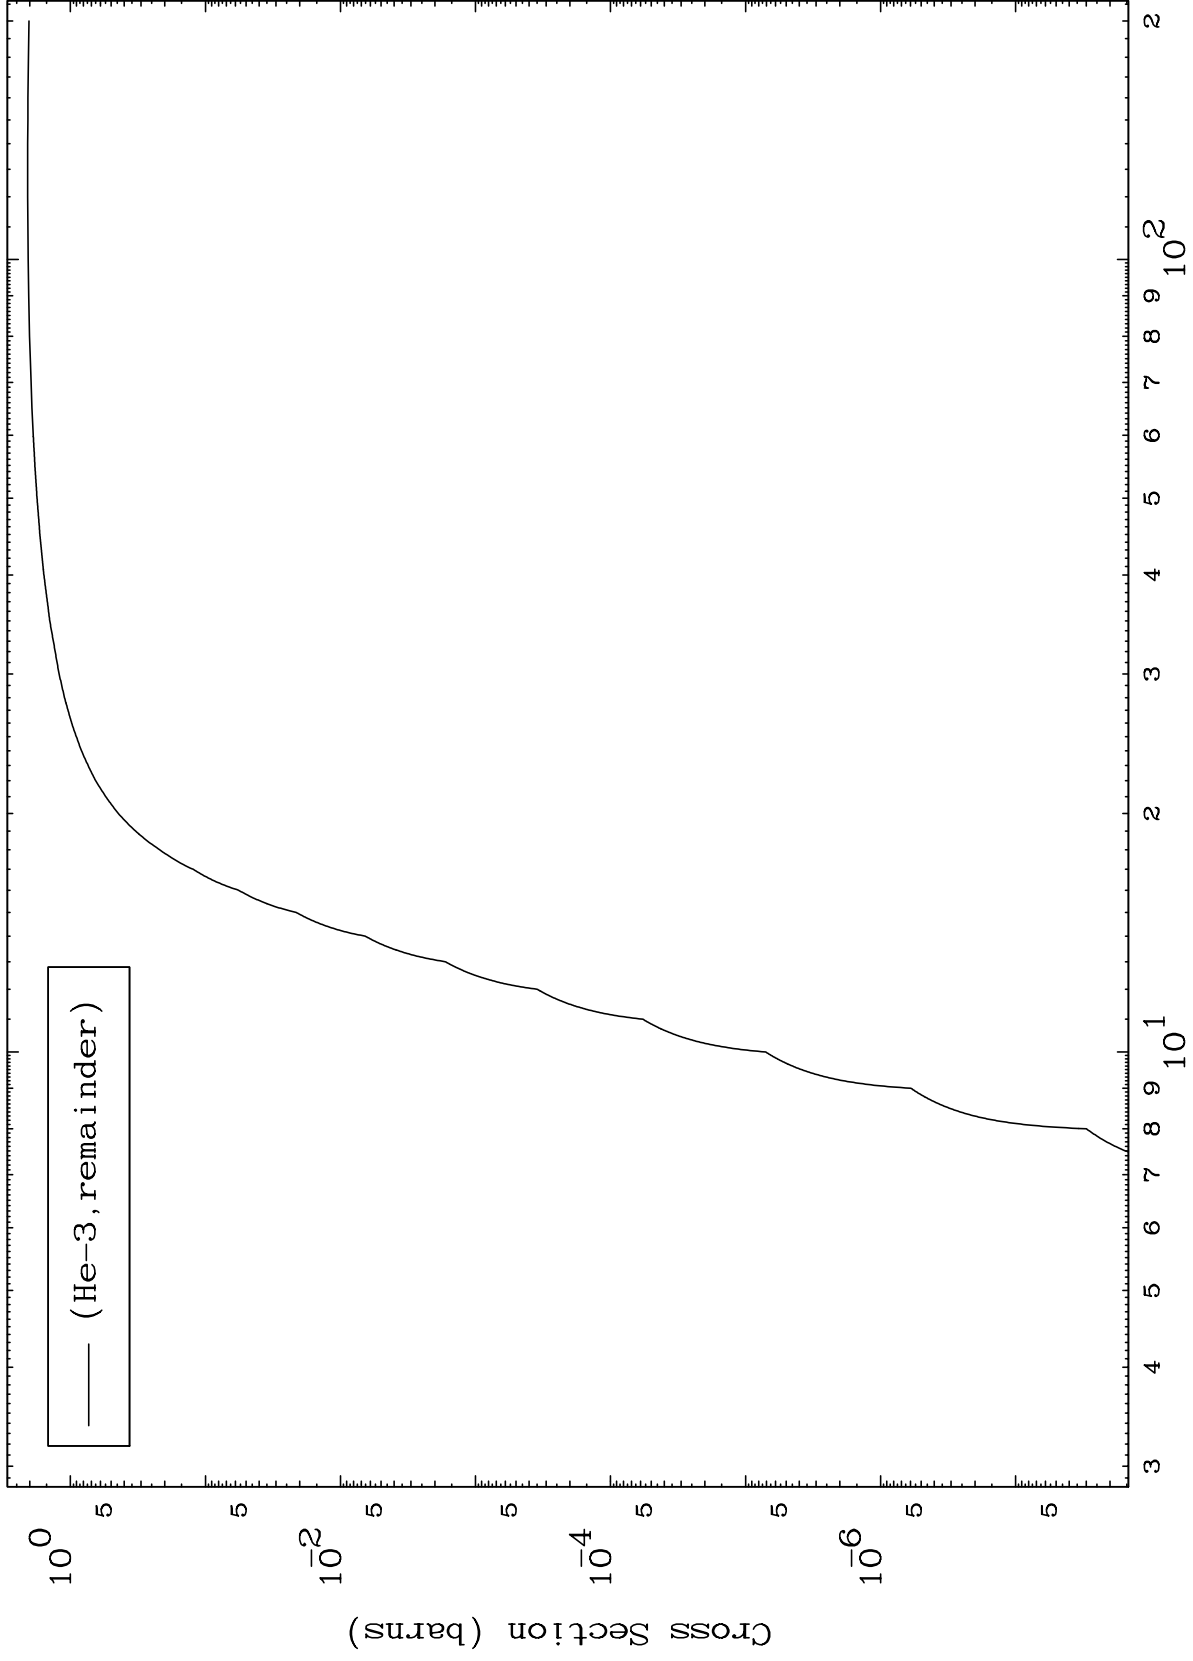

Press Mouse Button to Start

MAT 6031

He-3 Major

60-Nd-144

0 Kelvin Cross Sections

1

Incident Energy (MeV)

60-Nd-144