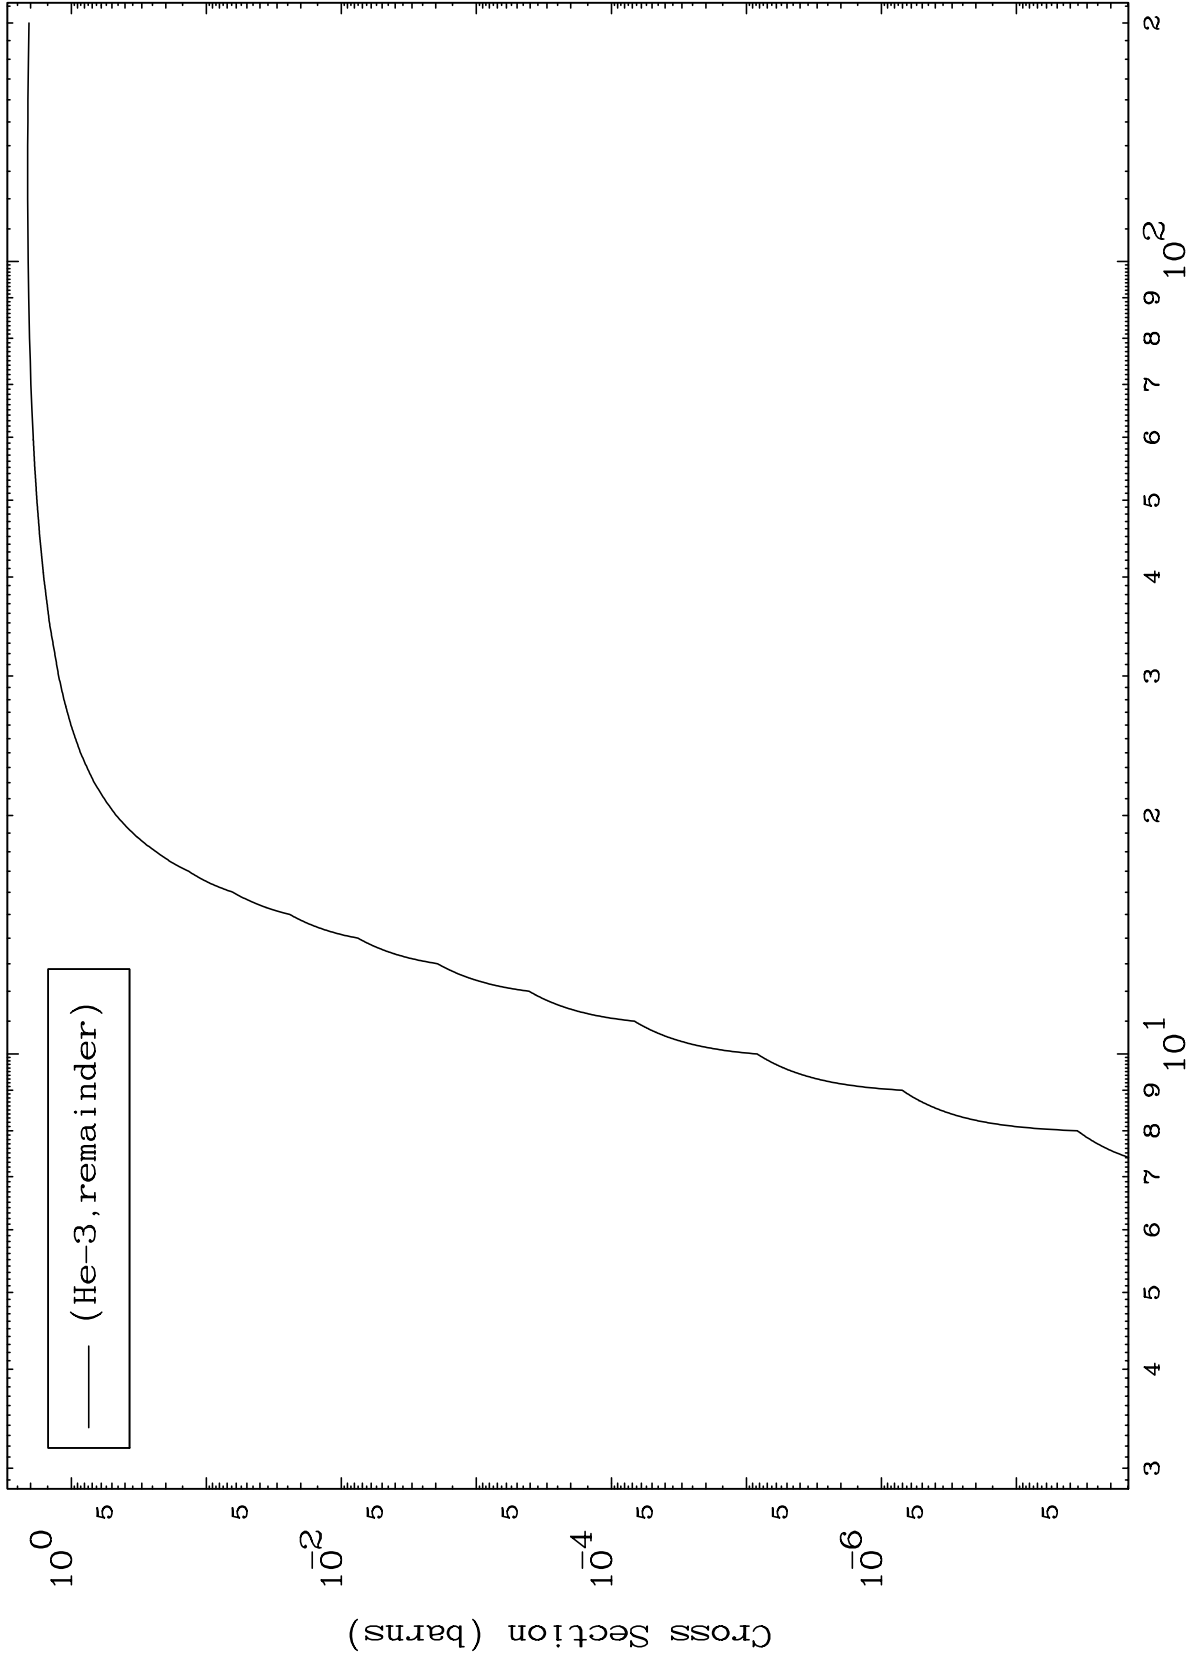

Press Mouse Button to Start

MAT 6043

He-3 Major

60-Nd-148

0 Kelvin Cross Sections

1

Incident Energy (MeV)

60-Nd-148