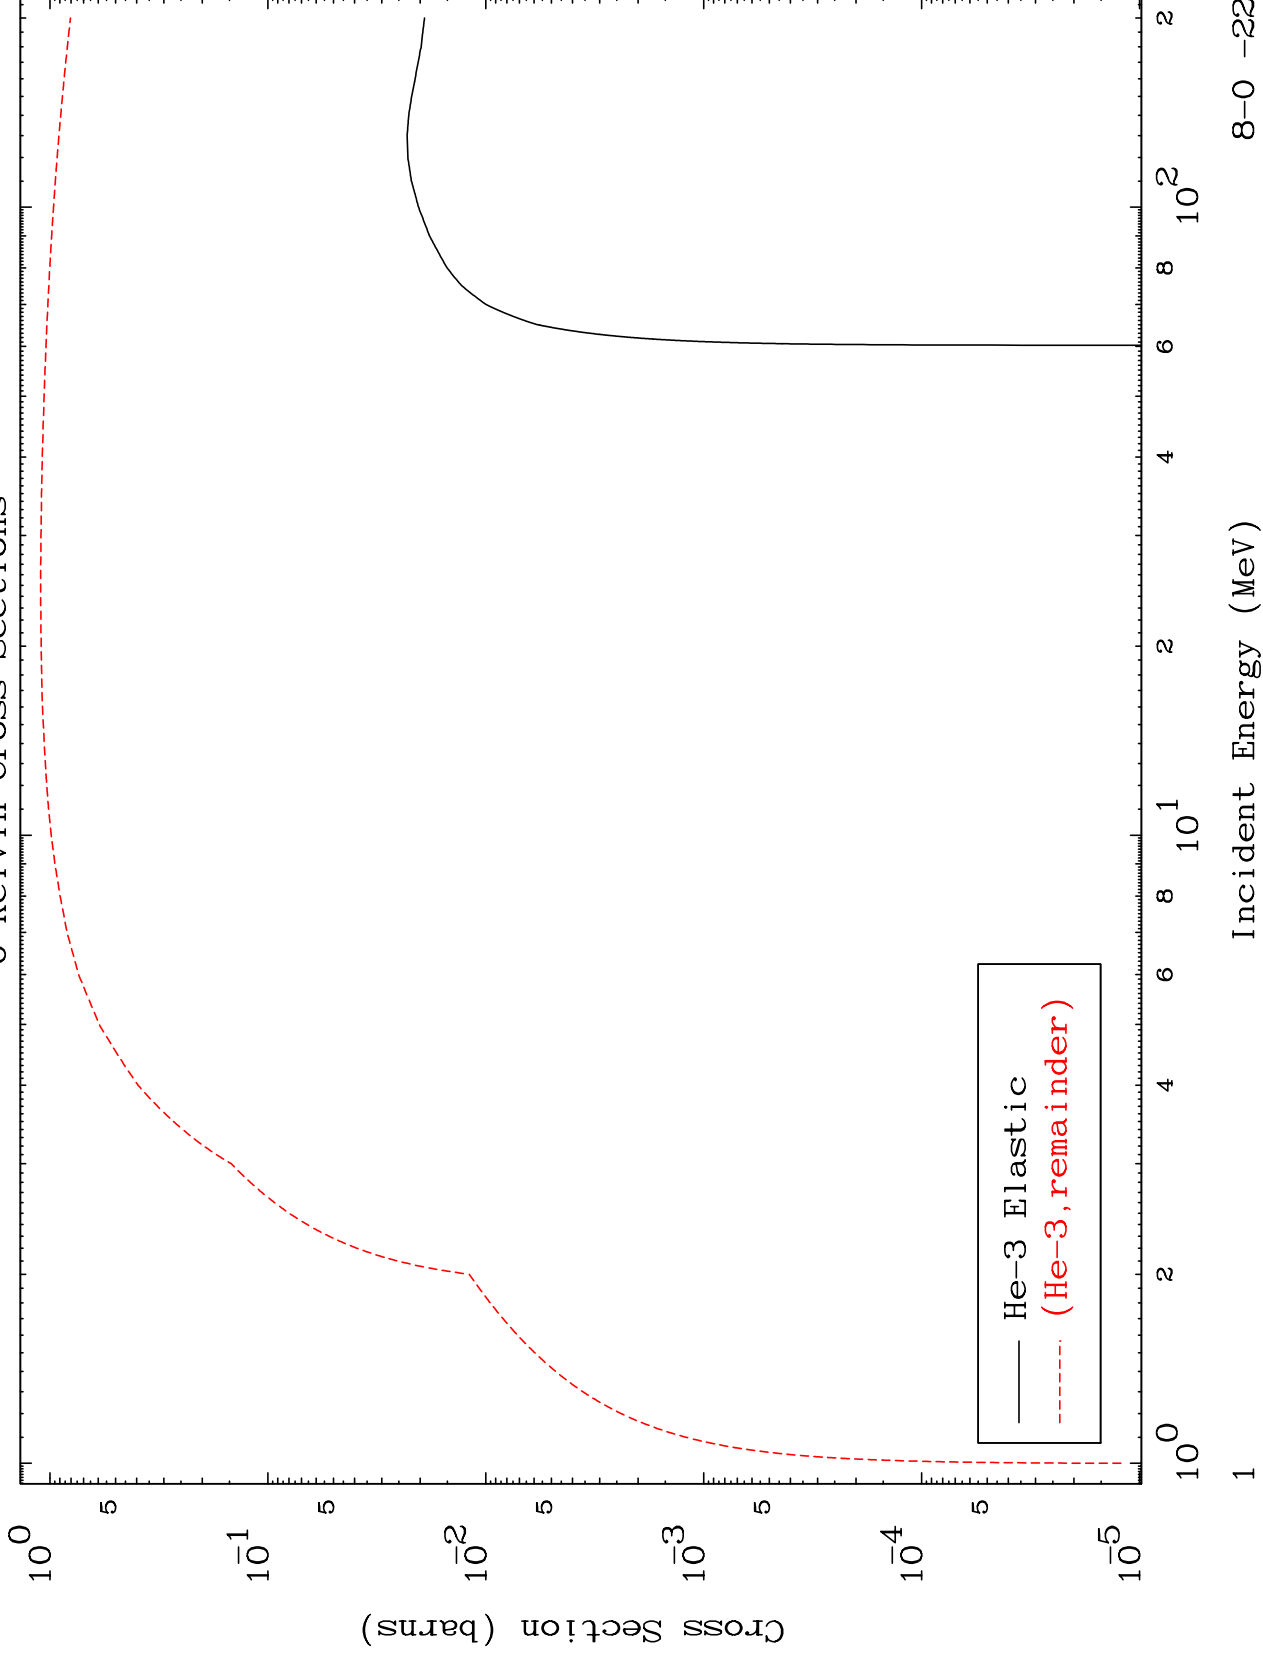

Press Mouse Button to Start

MAT 843

He-3 Major

8-0 -22

0 Kelvin Cross Sections

8-0 -22