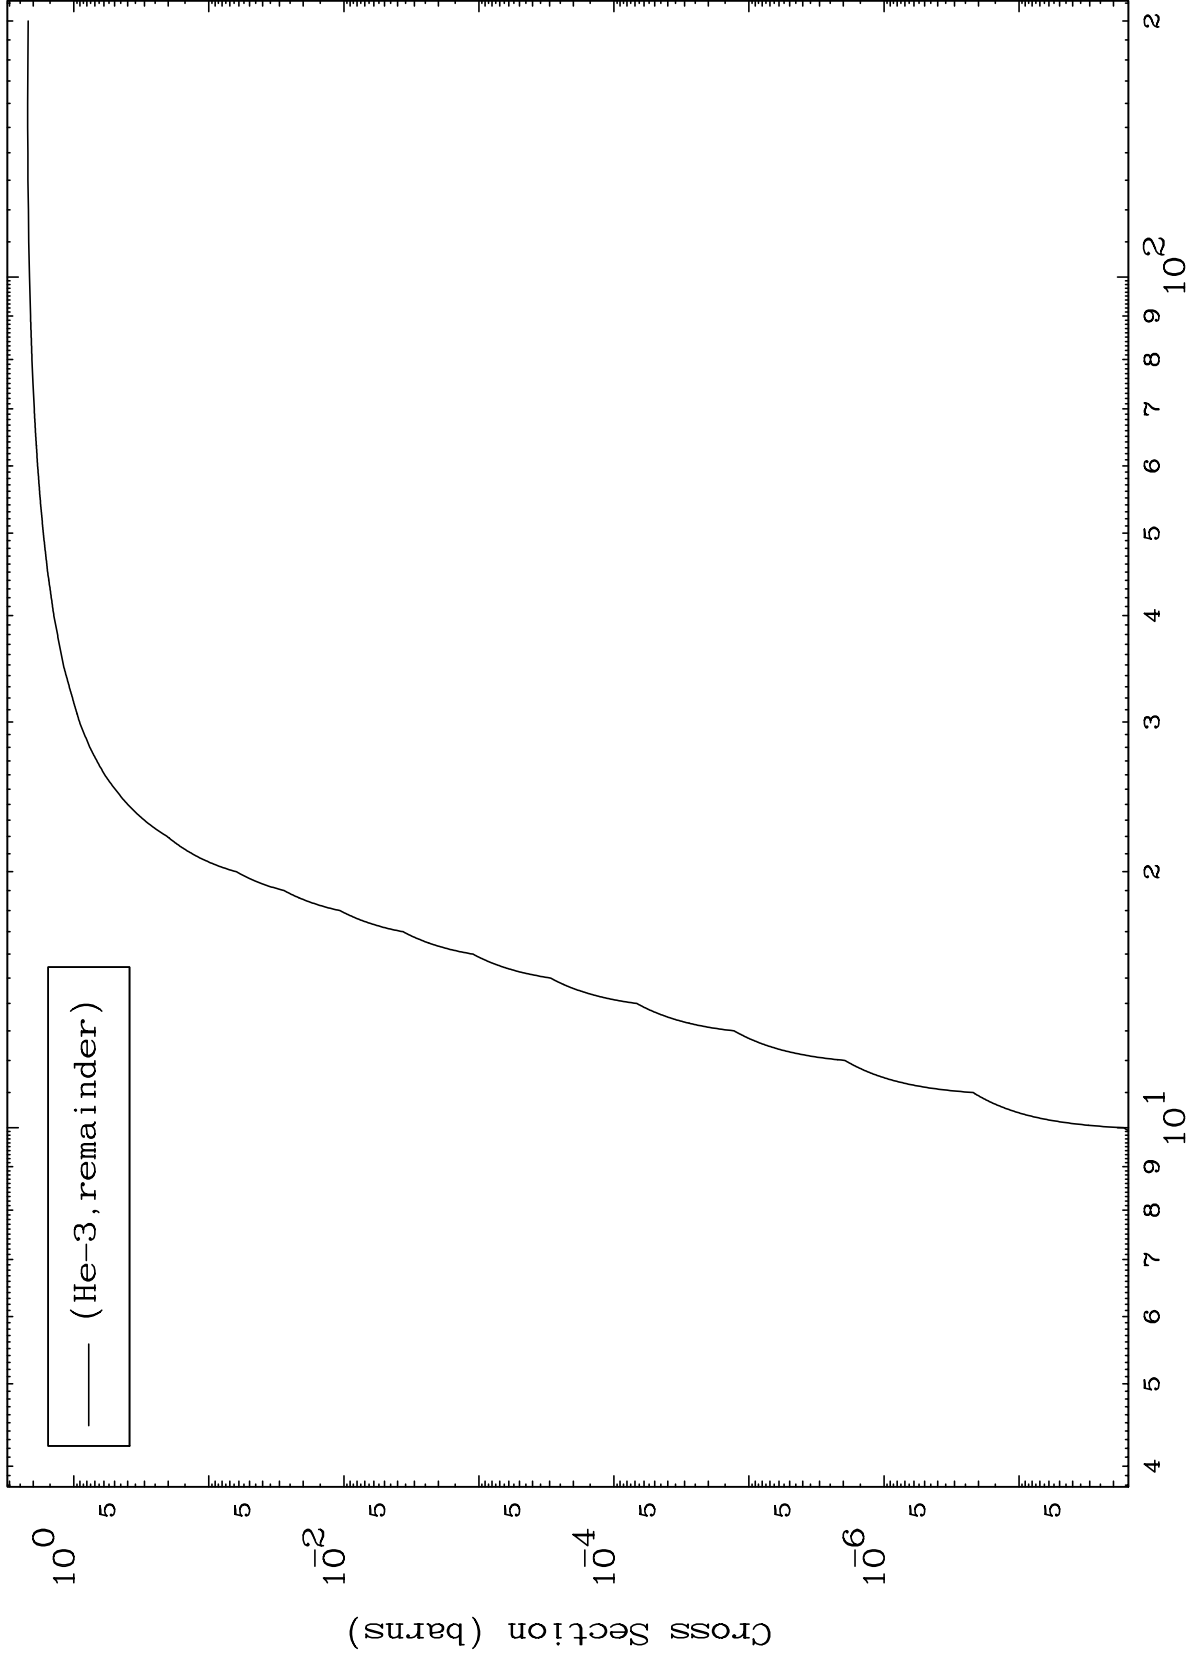

Press Mouse Button to Start

MAT 7580

He-3 Major

76-Os-169

0 Kelvin Cross Sections

1

Incident Energy (MeV)

76-Os-169