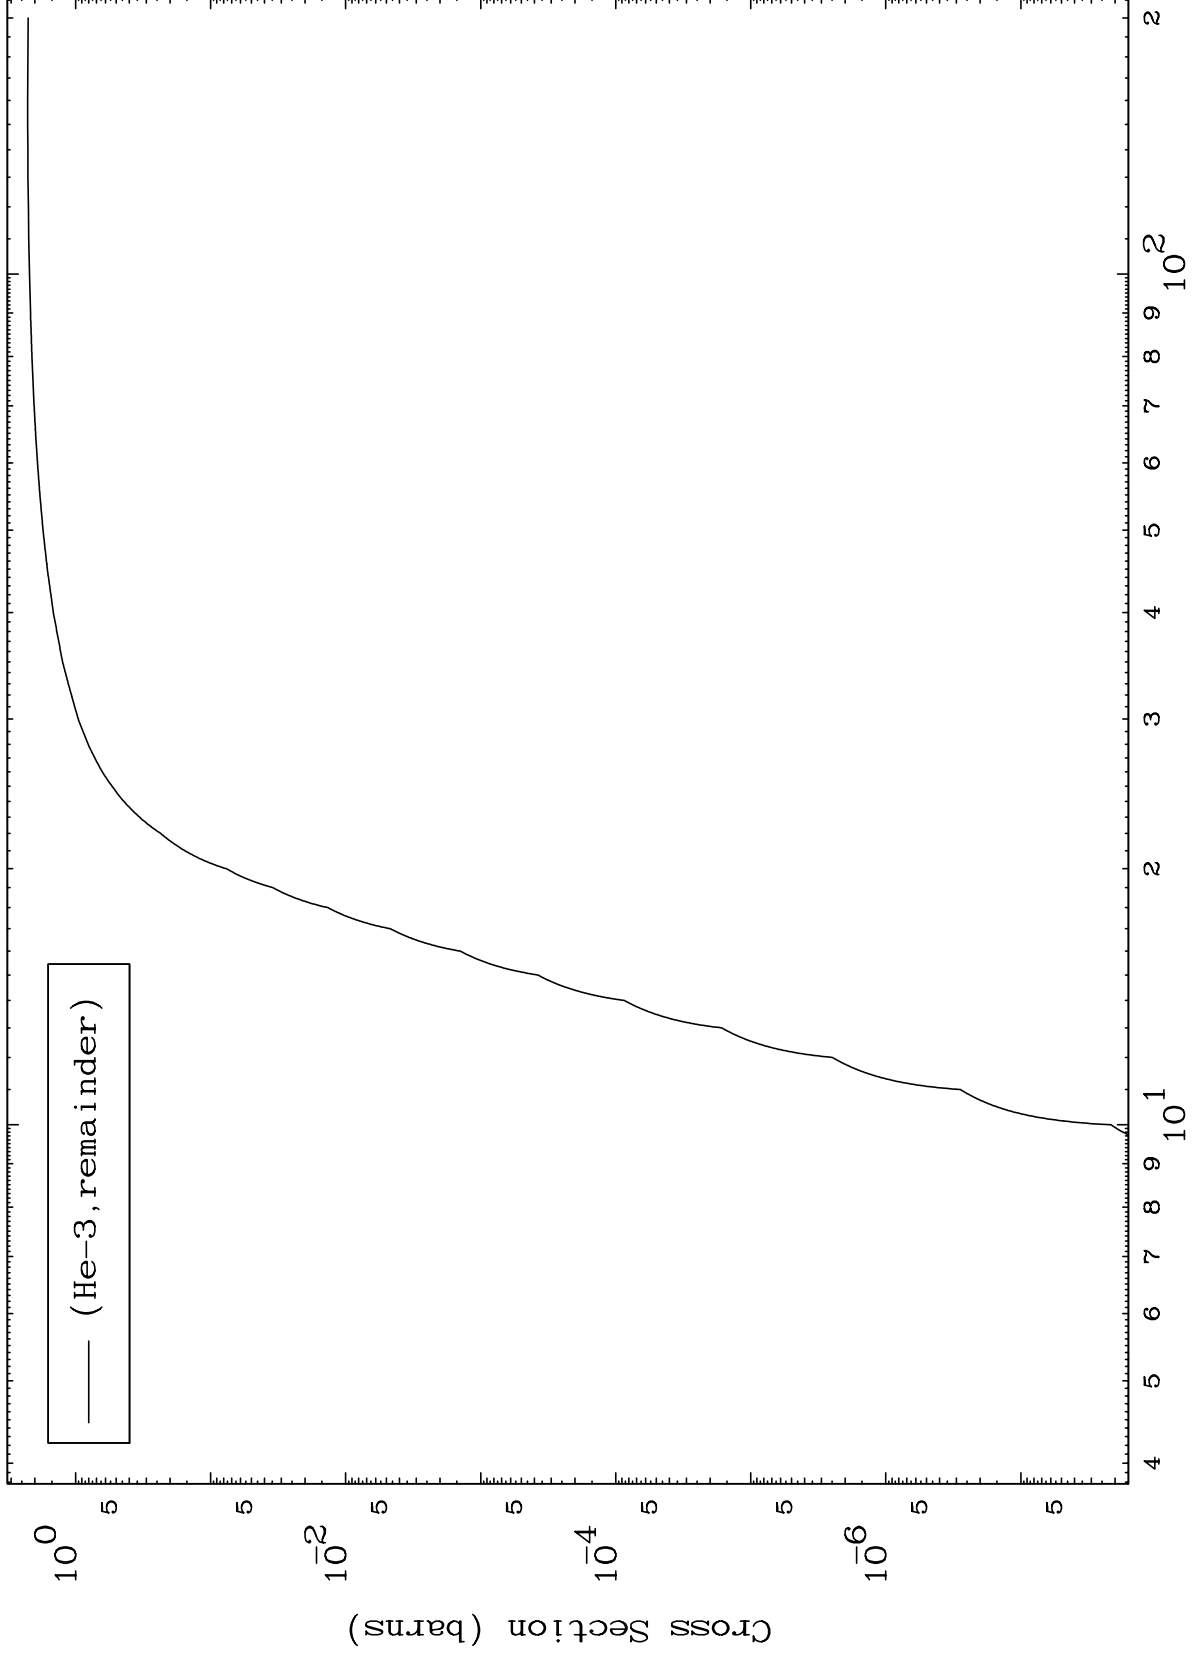

Press Mouse Button to Start

MAT 7604

He-3 Major

76-Os-177

0 Kelvin Cross Sections

1

Incident Energy (MeV)

76-Os-177