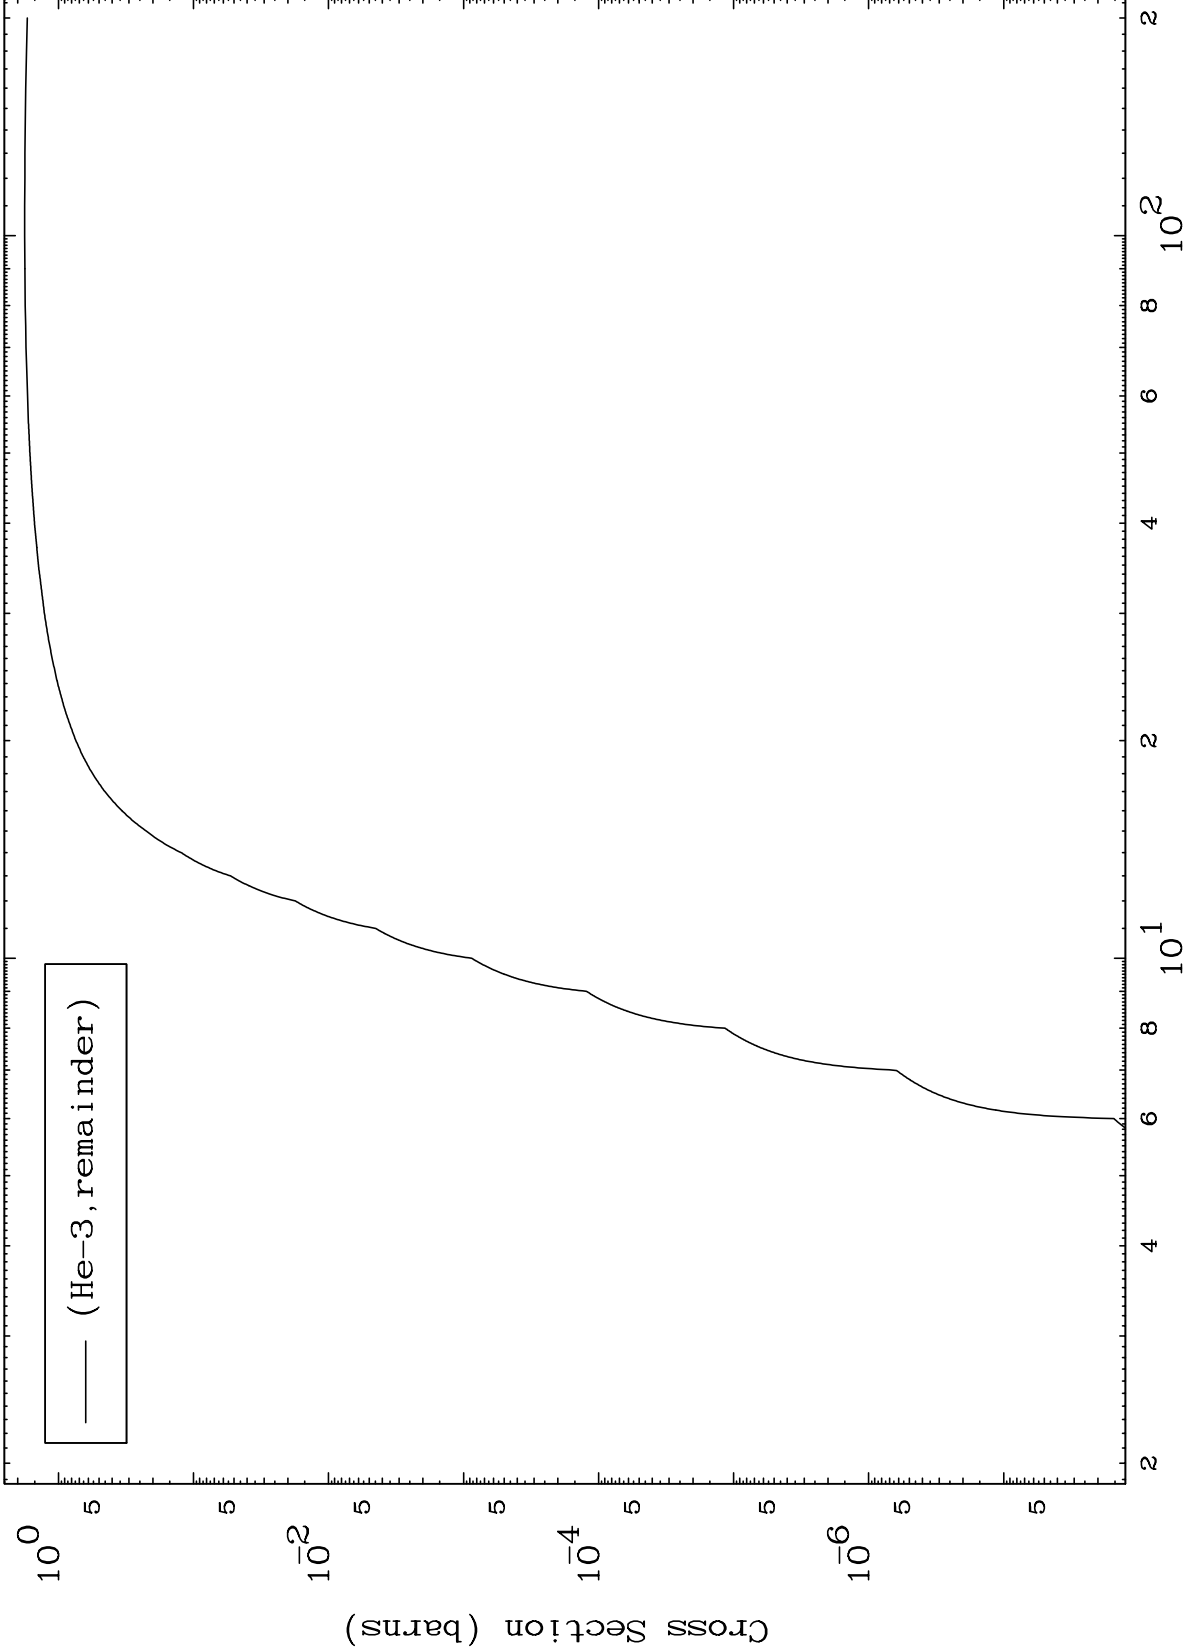

Press Mouse Button to Start

MAT 4628

He-3 Major

46-Pd-103

0 Kelvin Cross Sections

1

Incident Energy (MeV)

46-Pd-103