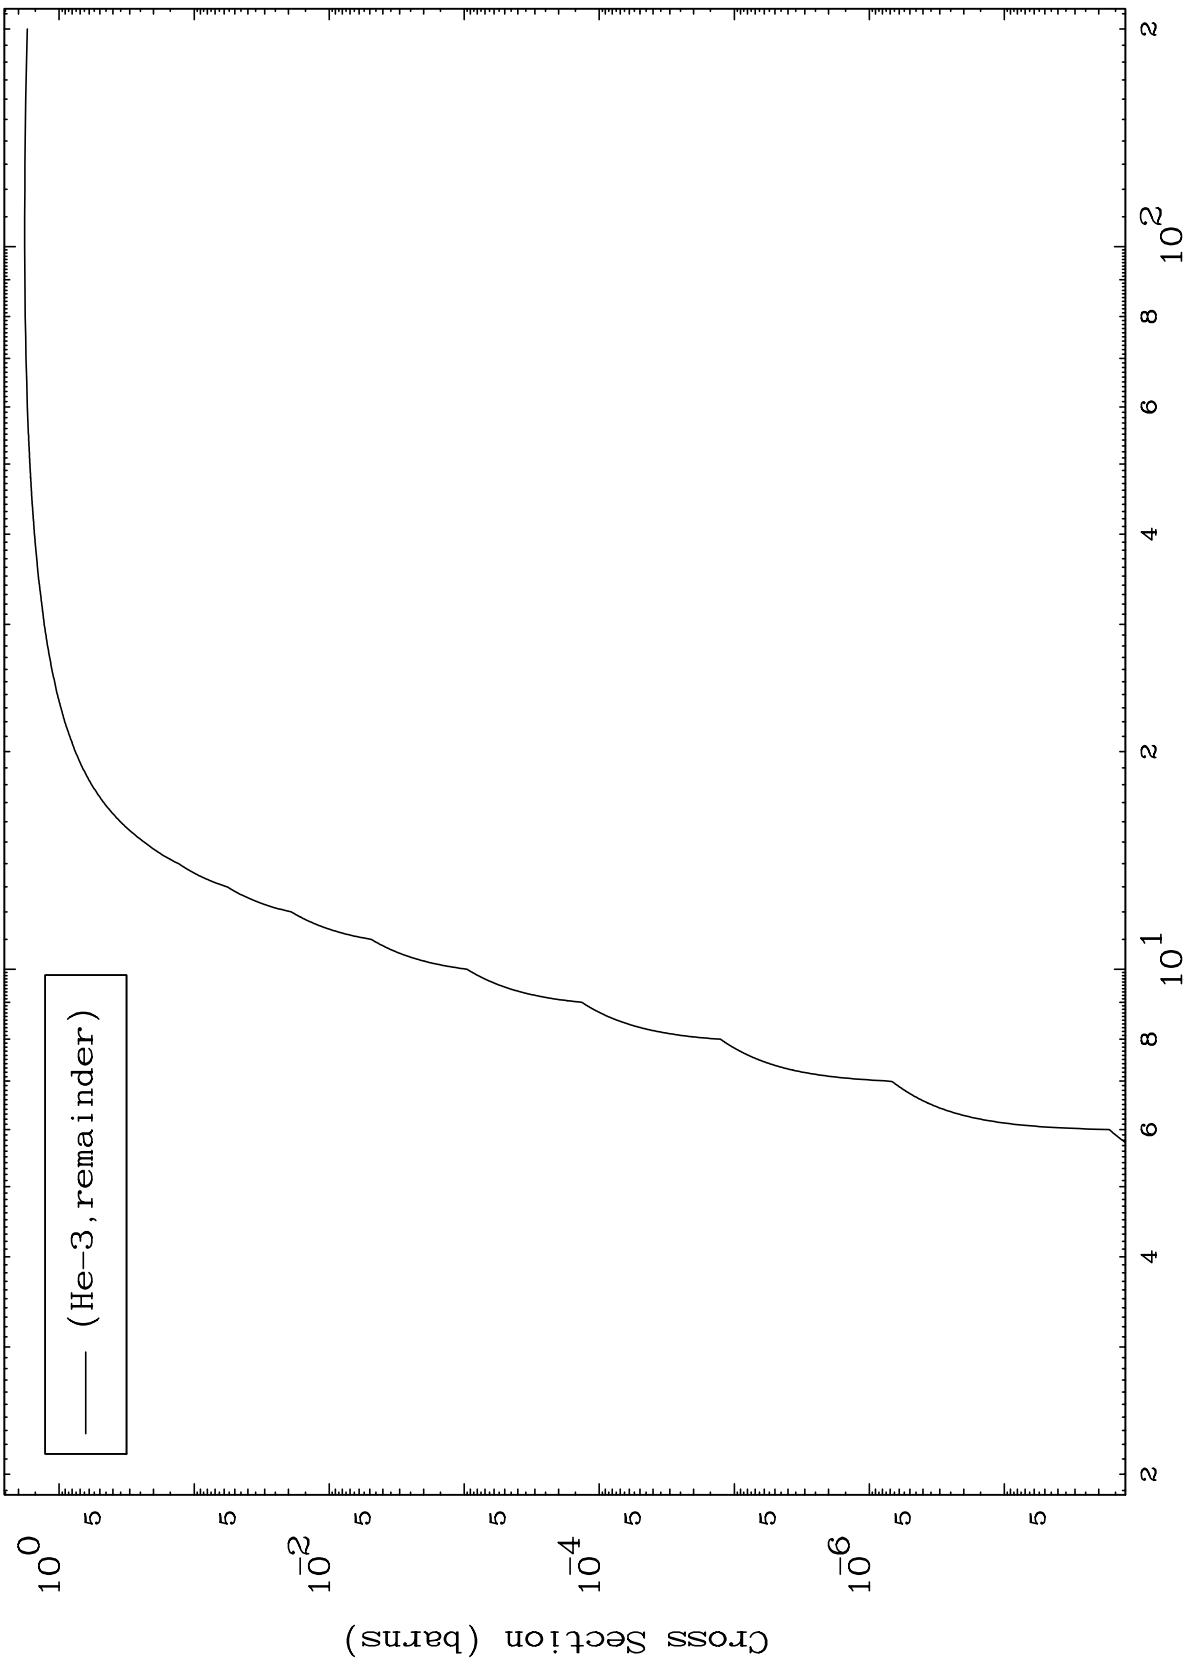

Press Mouse Button to Start

MAT 4634

He-3 Major

46-Pd-105

0 Kelvin Cross Sections

1

Incident Energy (MeV)

46-Pd-105