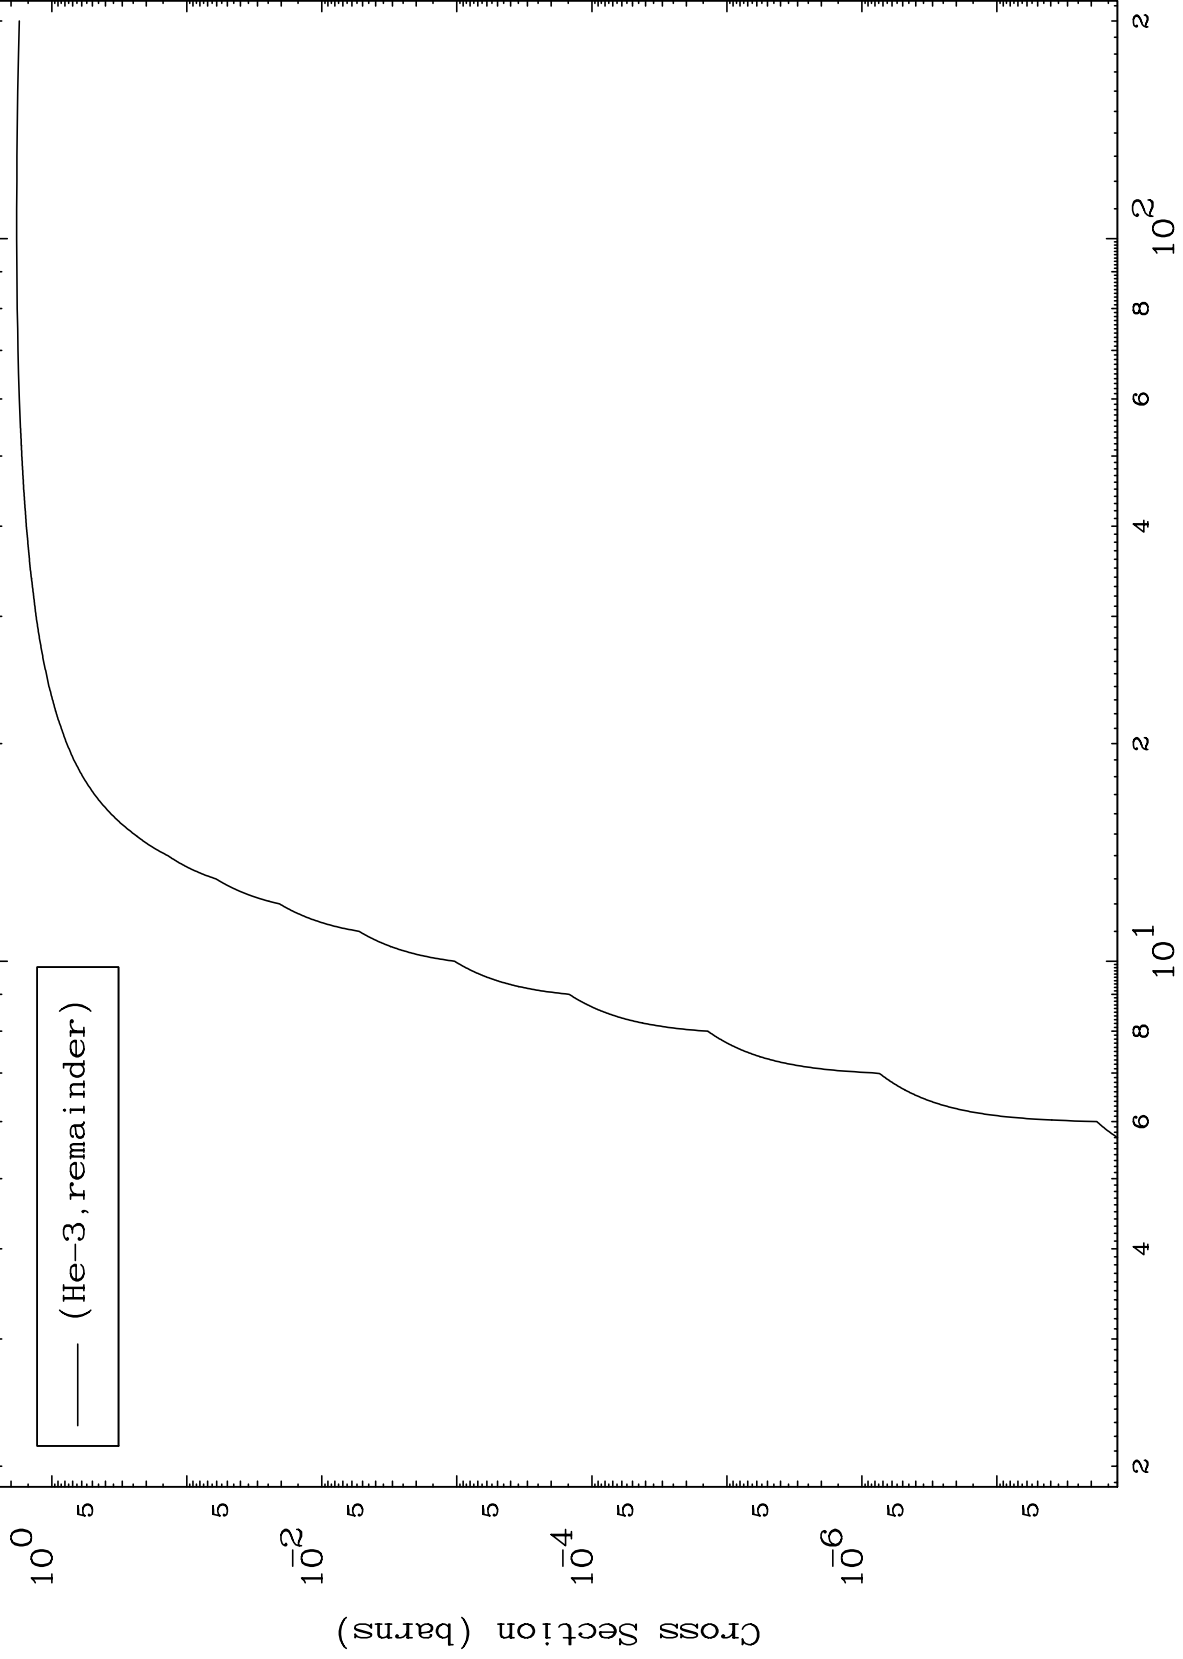

Press Mouse Button to Start

MAT 4640

He-3 Major

46-Pd-107

0 Kelvin Cross Sections

1

Incident Energy (MeV)

46-Pd-107