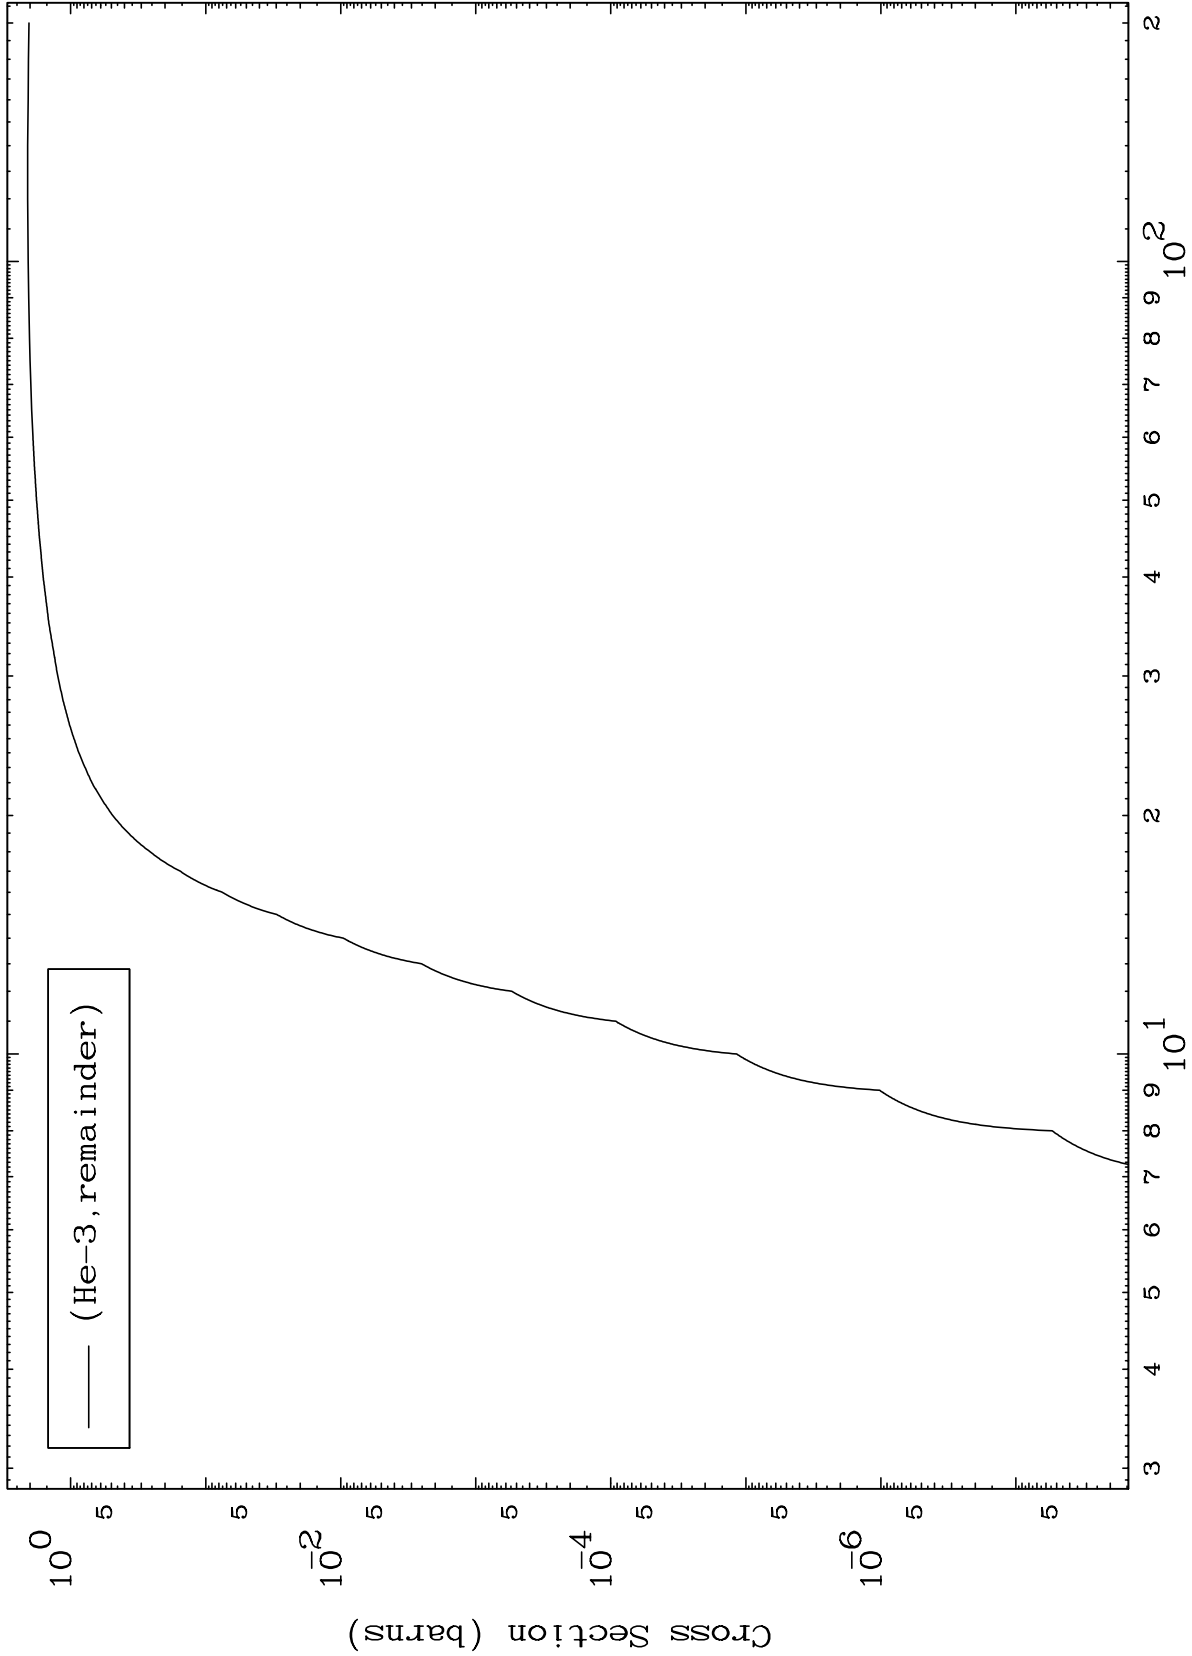

Press Mouse Button to Start

MAT 5937

He-3 Major

59-Pr-145

0 Kelvin Cross Sections

1

Incident Energy (MeV)

59-Pr-145