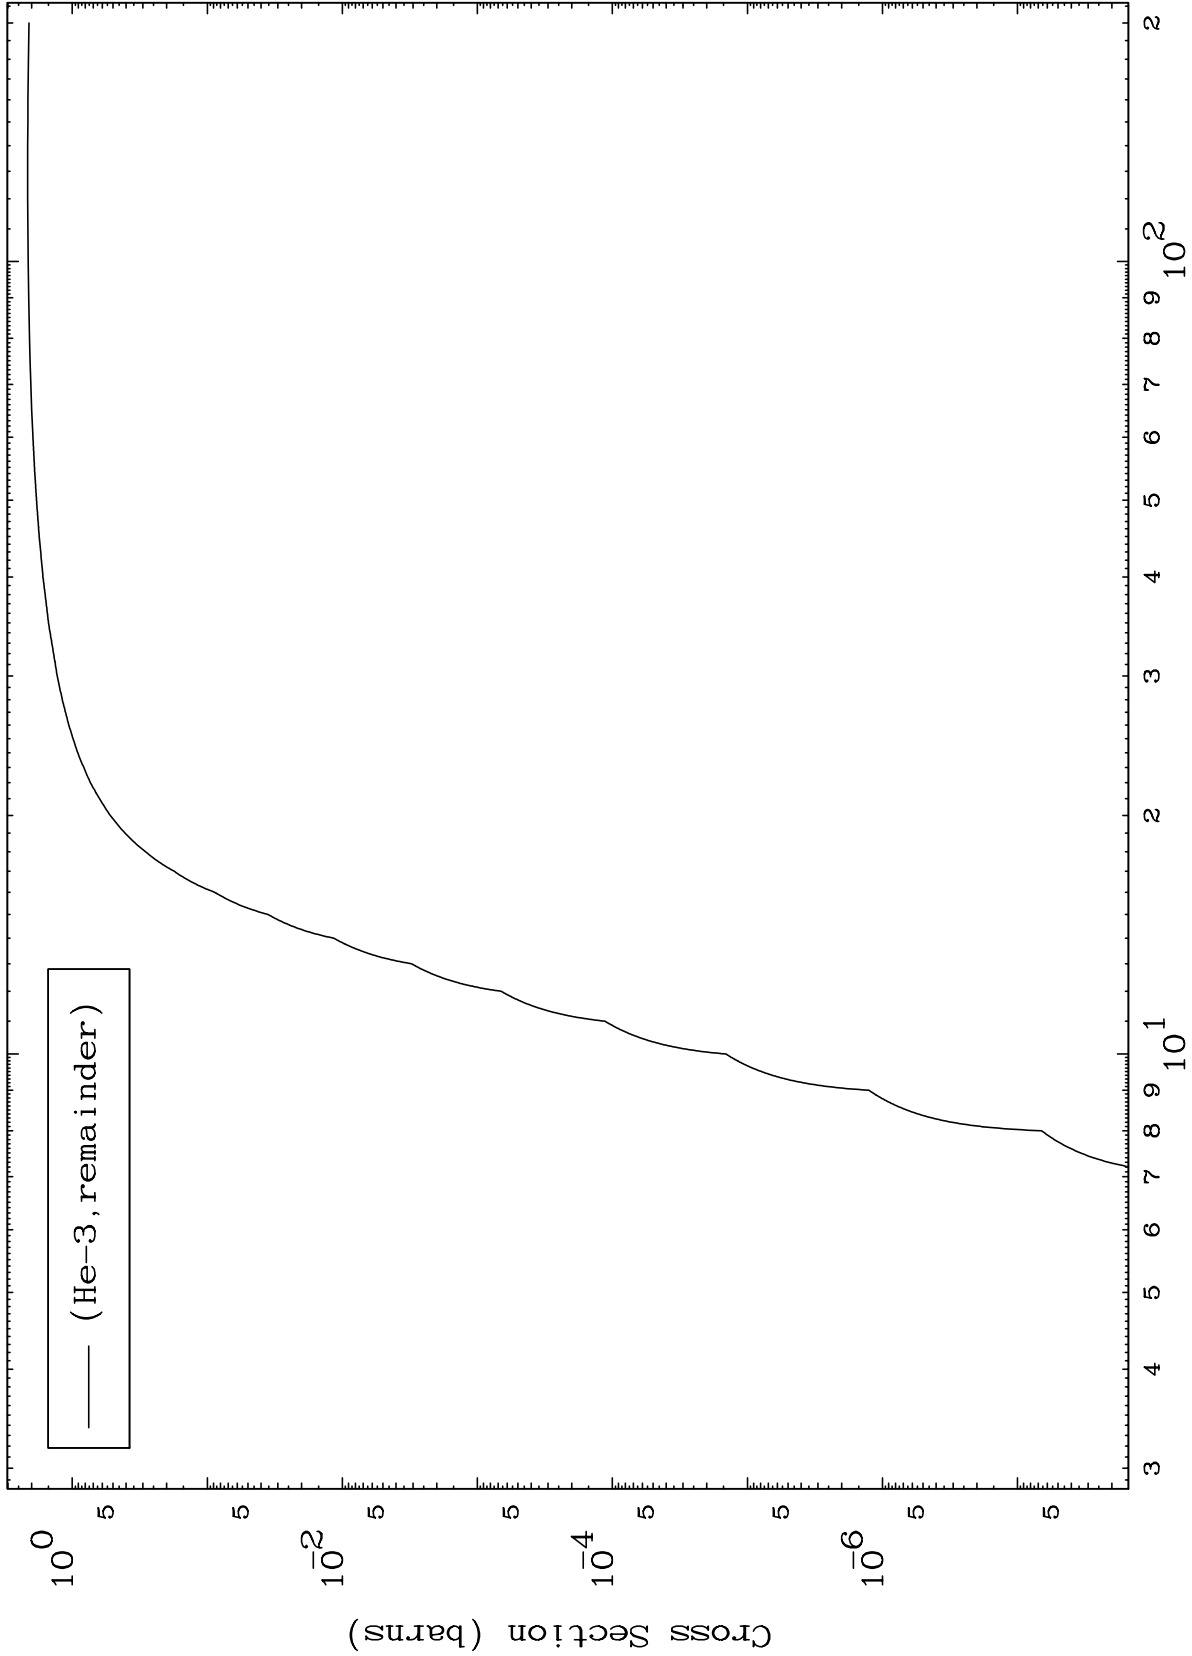

Press Mouse Button to Start

MAT 5955

He-3 Major

59-Pr-151

0 Kelvin Cross Sections

1

Incident Energy (MeV)

59-Pr-151