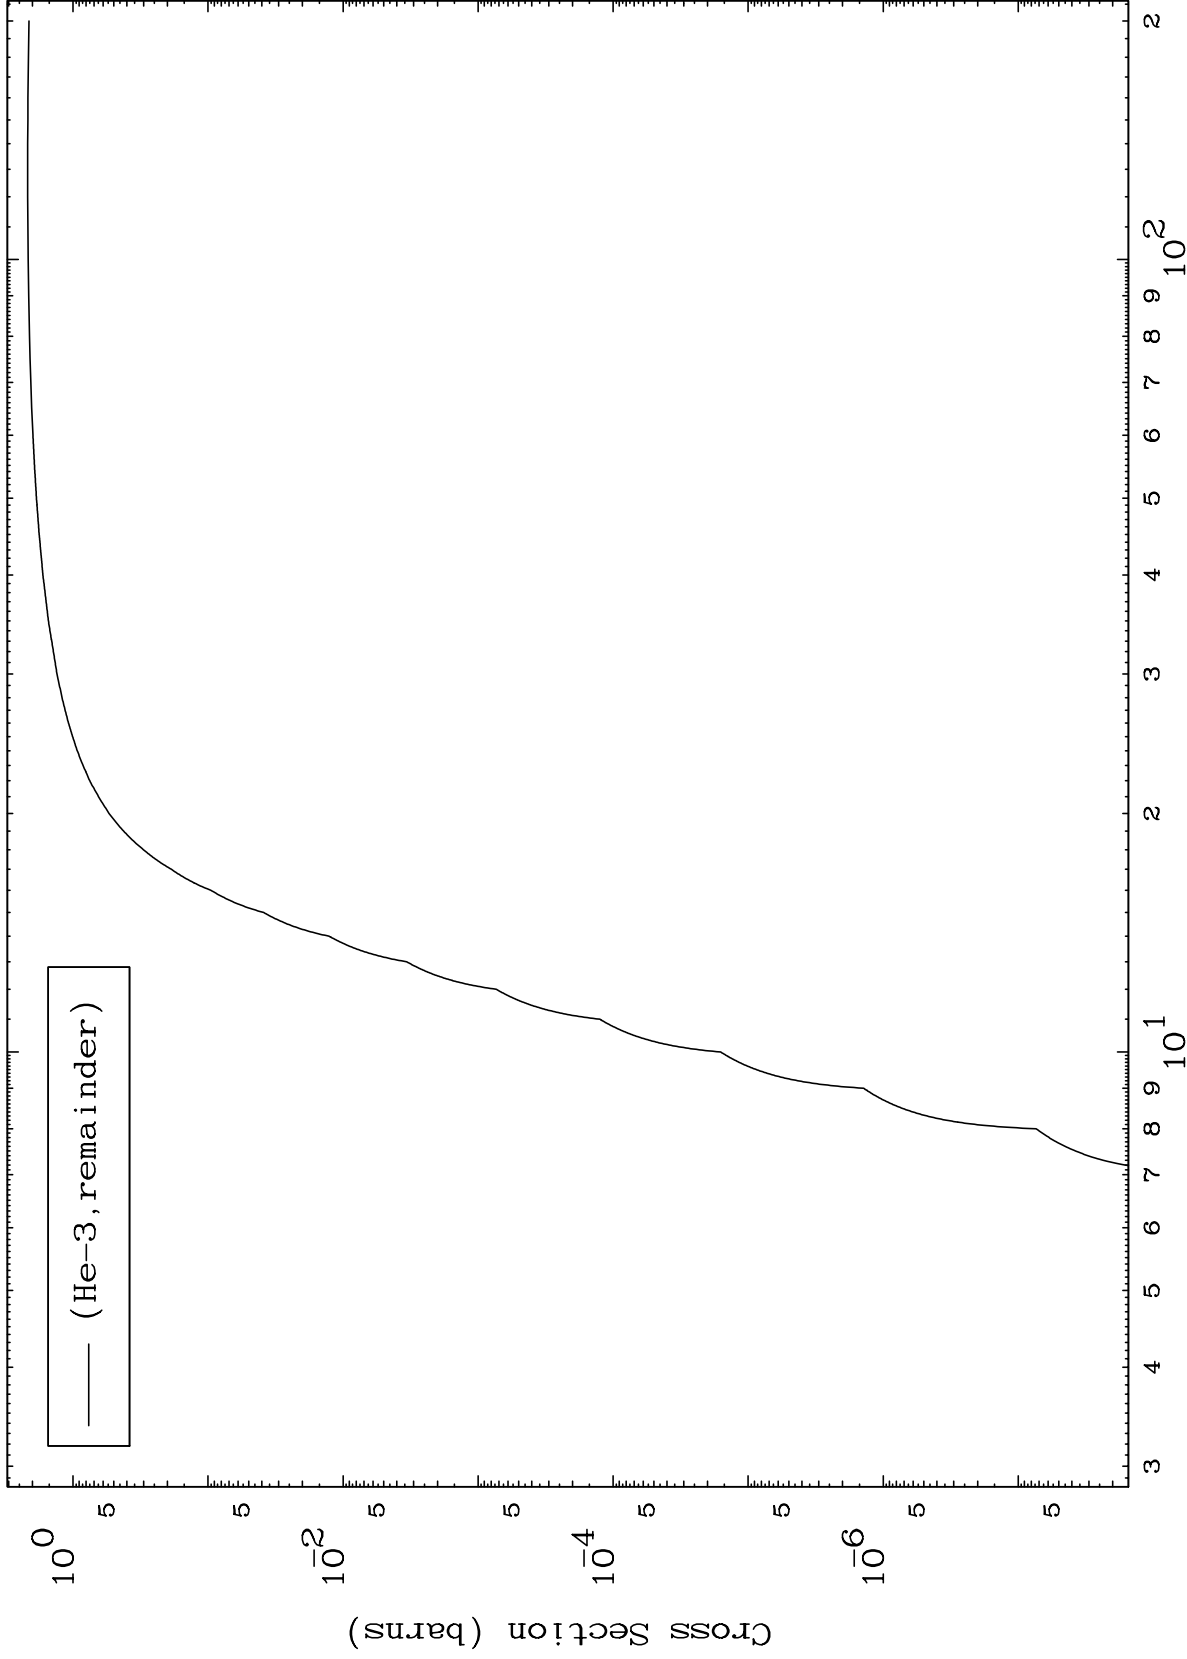

Press Mouse Button to Start

MAT 5964

He-3 Major

59-Pr-154

0 Kelvin Cross Sections

1

Incident Energy (MeV)

59-Pr-154