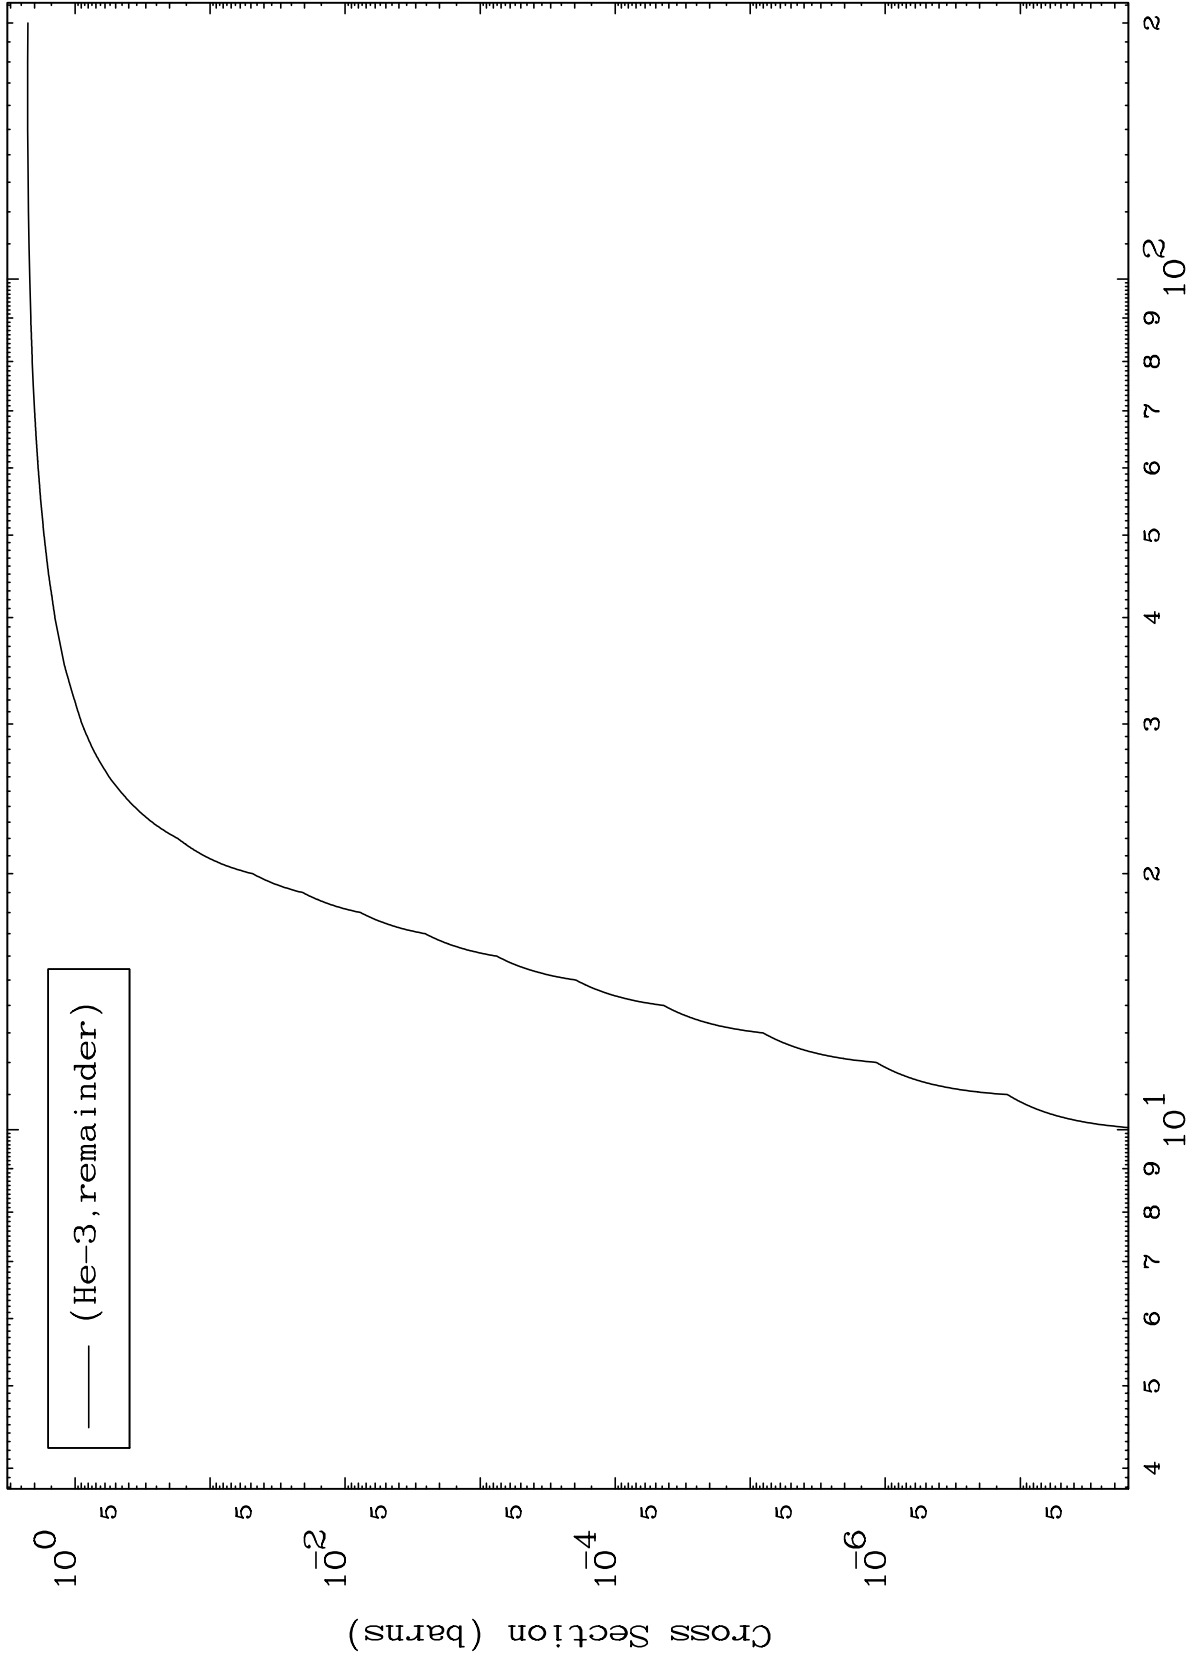

Press Mouse Button to Start

MAT 7783

He-3 Major

78-Pt-176

0 Kelvin Cross Sections

Incident Energy (MeV)

78-Pt-176

1