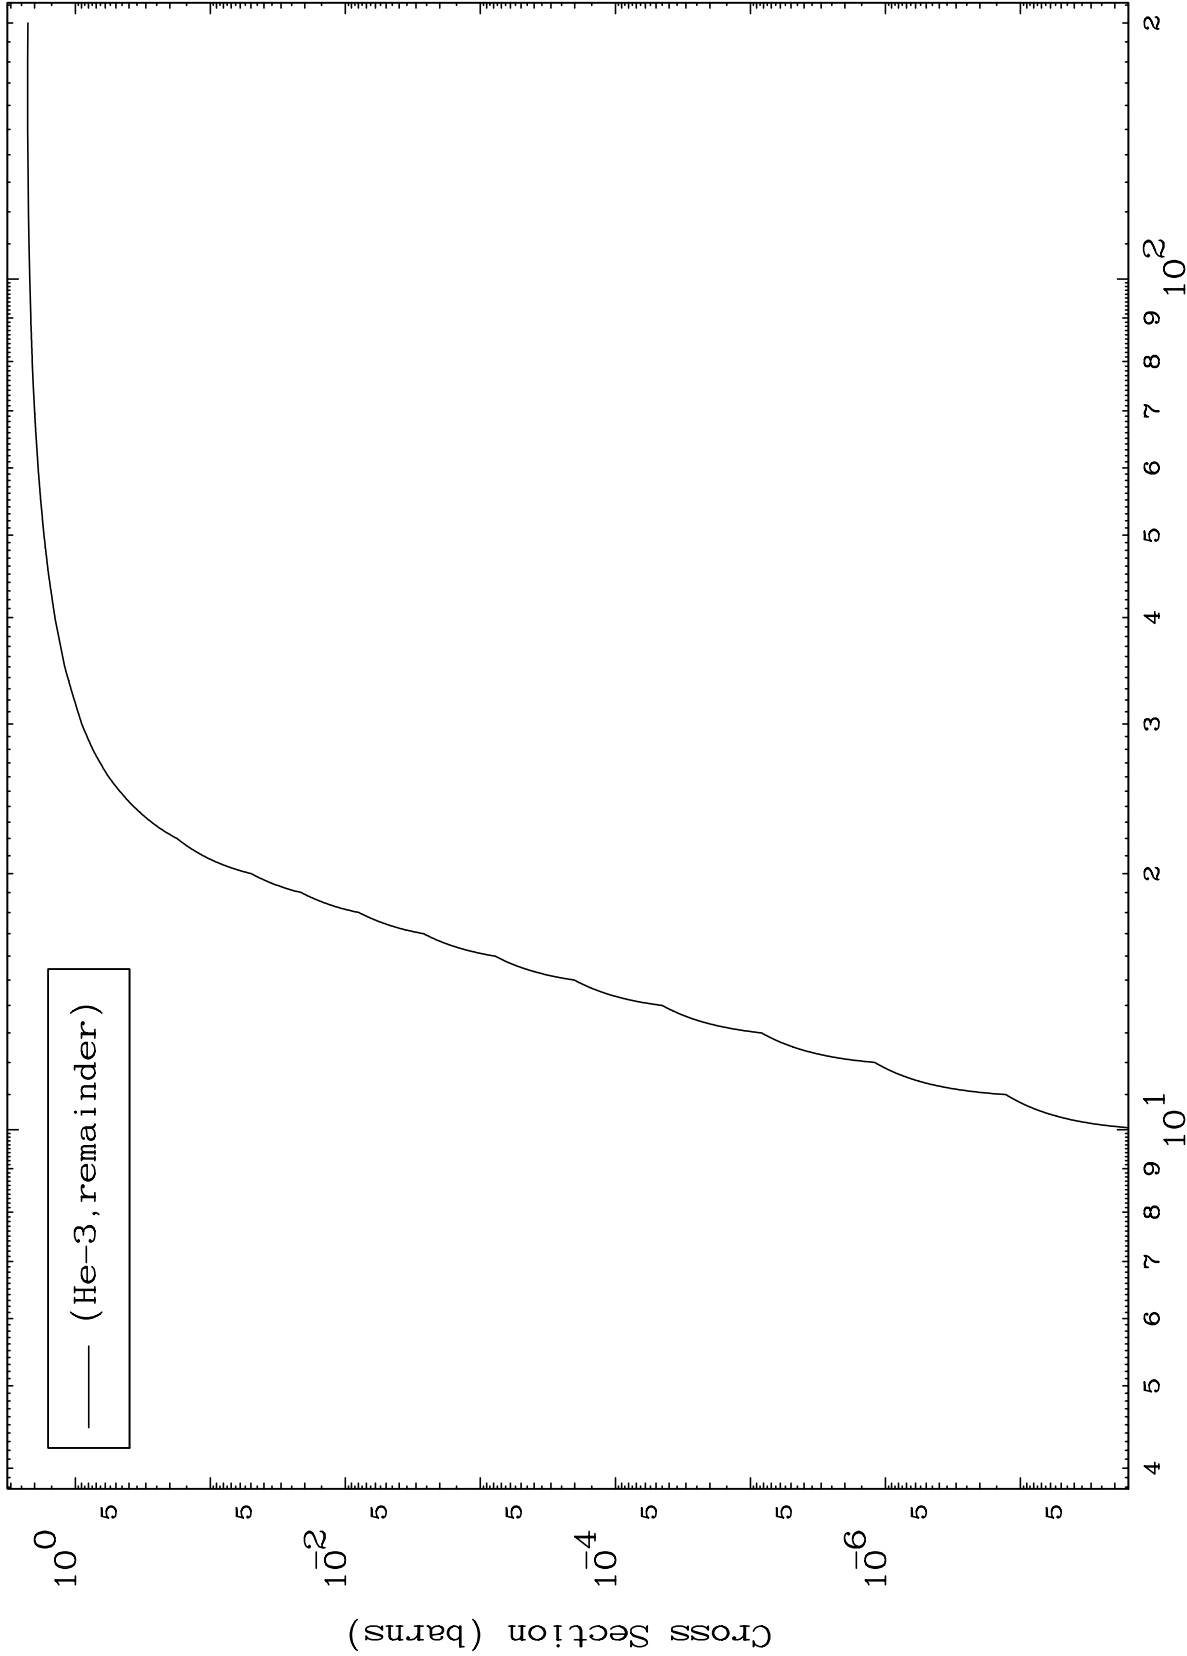

Press Mouse Button to Start

MAT 7786

He-3 Major

78-Pt-177

0 Kelvin Cross Sections

1

Incident Energy (MeV)

78-Pt-177