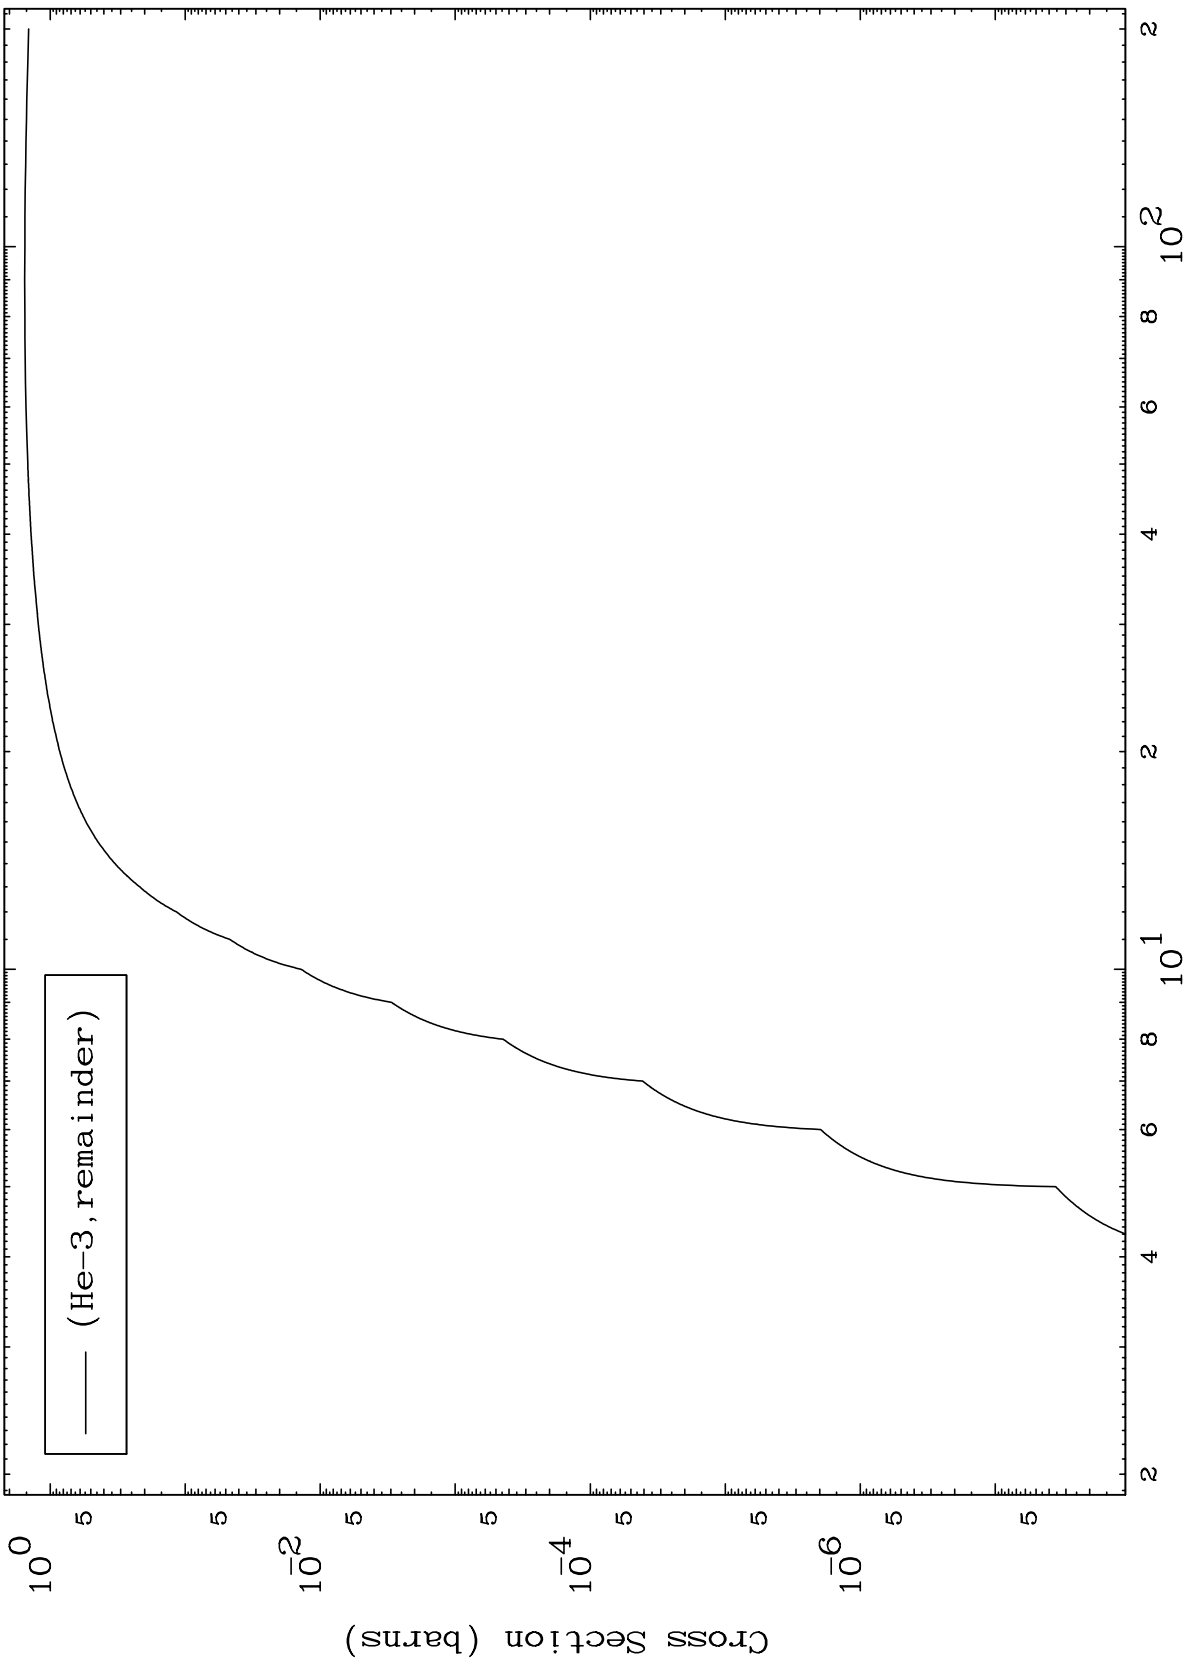

Press Mouse Button to Start

MAT 3695

He-3 Major

37-Rb-75

0 Kelvin Cross Sections

1

Incident Energy (MeV)

37-Rb-75